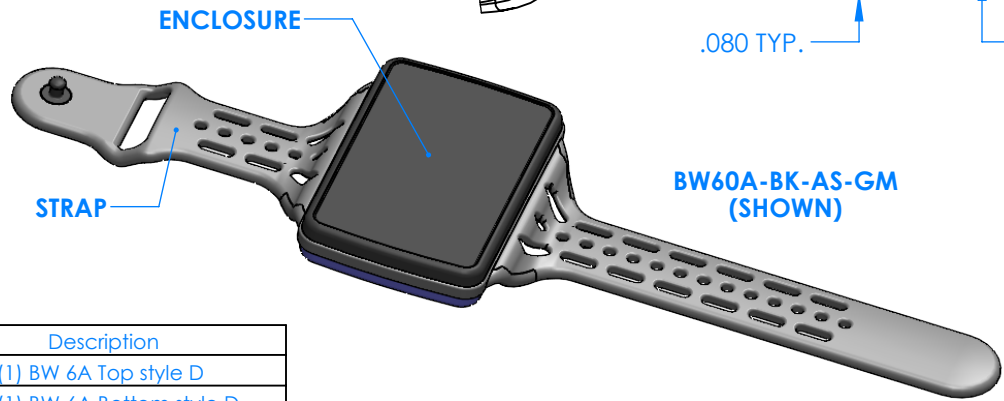

SERPAC BW60D-YY-CS-ZZ

Electronic Enclosures

Enclosure color (YY)
 Top-Bottom combinations available
 BK=black
 CL=clear
 TRGY=translucent gray
 TRRD=translucent red

Strap color (ZZ)
 BK=black
 BL=blue
 GM=gunmetal
 NG=neon green
 NO=neon orange
 OR=orange
 YL=yellow
 WH=white

PN	Description
5531D	(1) BW 6A Top style D
5532D	(1) BW 6A Bottom style D
5538C	(1) BW 6C Small Strap style D
6002	(4) #2 X 3/8" PH HD screw TORQUE 35-60 in-oz.

**Watertight enclosure meets or exceeds:
 IP67
 NEMA 4**