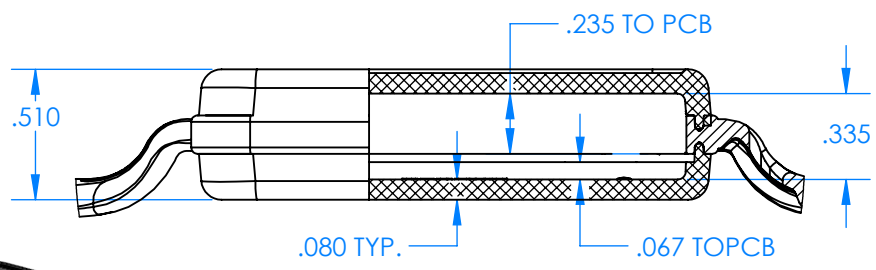

SERPAC BW60D-YY-CS-ZZ

Electronic Enclosures

Enclosure color (YY)
 Top-Bottom combinations available
 BK=black
 CL=clear
 TRGY=translucent gray
 TRRD=translucent red

Strap color (ZZ)
 BK=black
 BL=blue
 GM=gunmetal
 NG=neon green
 NO=neon orange
 OR=orange
 YL=yellow
 WH=white

PN	Description
5531D	(1) BW 6A Top style D
5532D	(1) BW 6A Bottom style D
5538C	(1) BW 6C Small Strap style D
6002	(4) #2 X 3/8" PH HD screw TORQUE 35-60 in-oz.

**Watertight enclosure meets or exceeds:
 IP67
 NEMA 4**