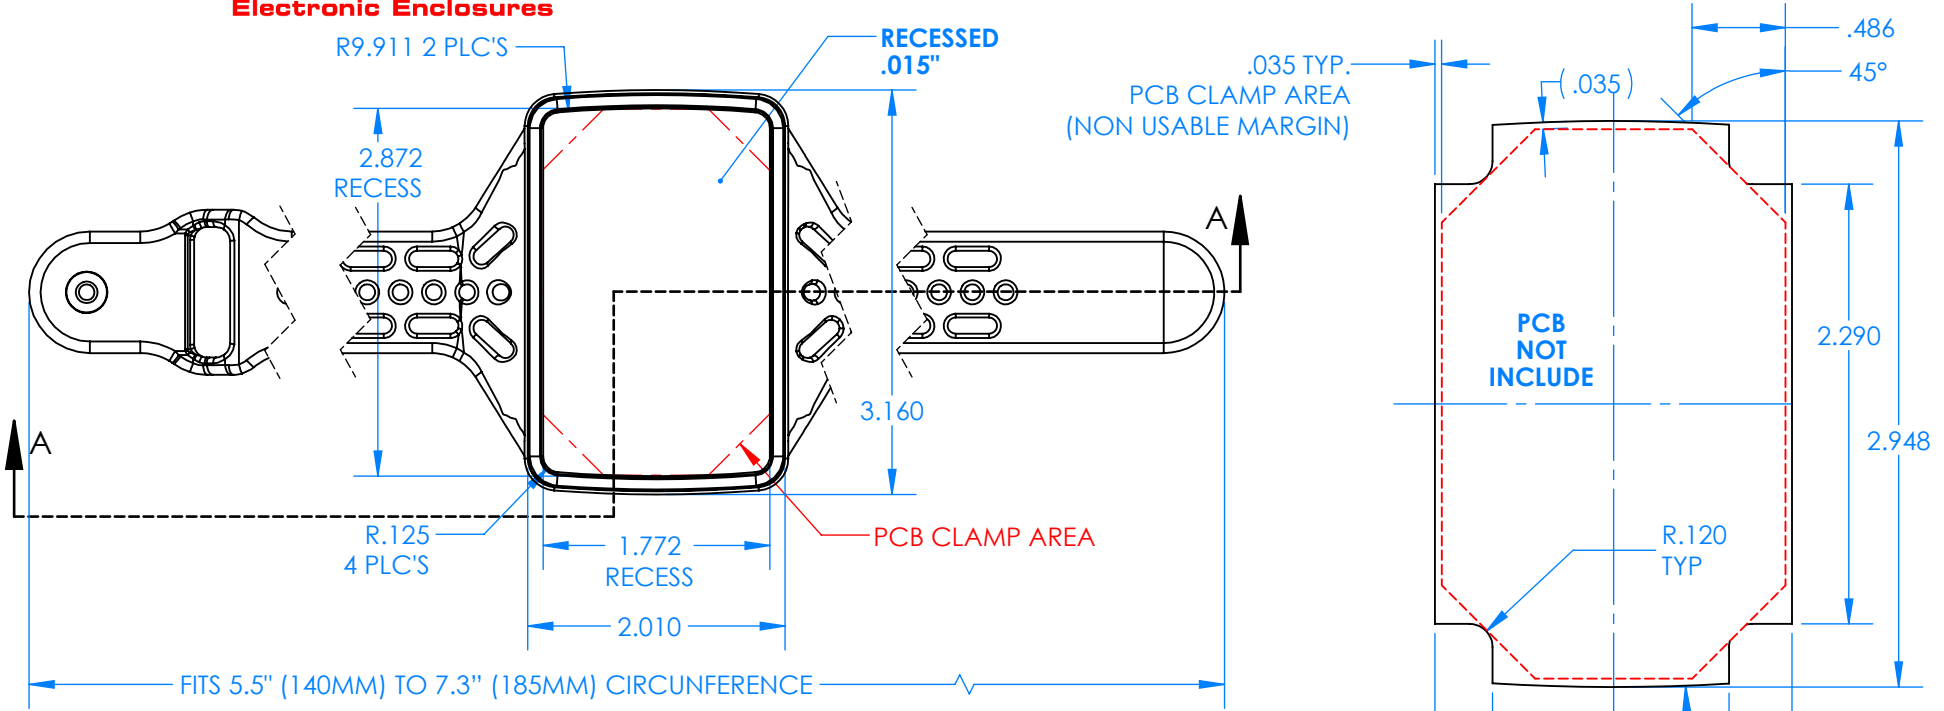

SERPAC BW60D-YY-CS-ZZ

Electronic Enclosures

Enclosure color (YY)
 Top-Bottom combinations available
 BK=black
 CL=clear
 TRGY=translucent gray
 TRRD=translucent red

Strap color (ZZ)
 BK=black
 BL=blue
 GM=gunmetal
 NG=neon green
 NO=neon orange
 OR=orange
 YL=yellow
 WH=white

PN	Description
5531D	(1) BW 6A Top style D
5532D	(1) BW 6A Bottom style D
5538C	(1) BW 6C Small Strap style D
6002	(4) #2 X 3/8" PH HD screw TORQUE 35-60 in-oz.

**Watertight enclosure meets or exceeds:
 IP67
 NEMA 4**