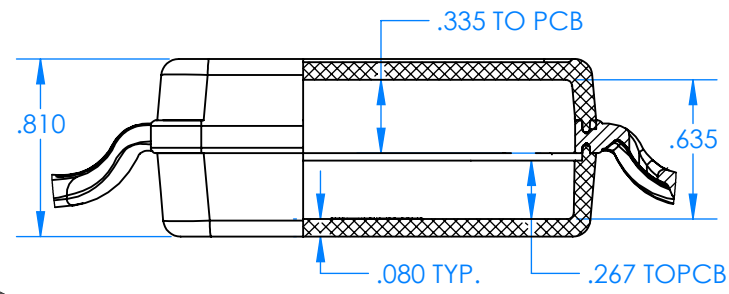

SERPAC BW67D-YY-CS-ZZ

Electronic Enclosures

Enclosure color (YY)
Top-Bottom combinations available
 BK=black
 CL=clear
 TRGY=translucent gray
 TRRD=translucent red

Strap color (ZZ)
 BK=black
 BL=blue
 GM=gunmetal
 NG=neon green
 NO=neon orange
 OR=orange
 YL=yellow
 WH=white

PN	Description
5533D	(1) BW 6B Top style D
5536D	(1) BW 6C Bottom style D
5538C	(1) BW 6C Small Strap style D
6002	(4) #2 X 3/8" PH HD screw TORQUE 35-60 in-oz.

Watertight enclosure meets or exceeds:
IP67
NEMA 4