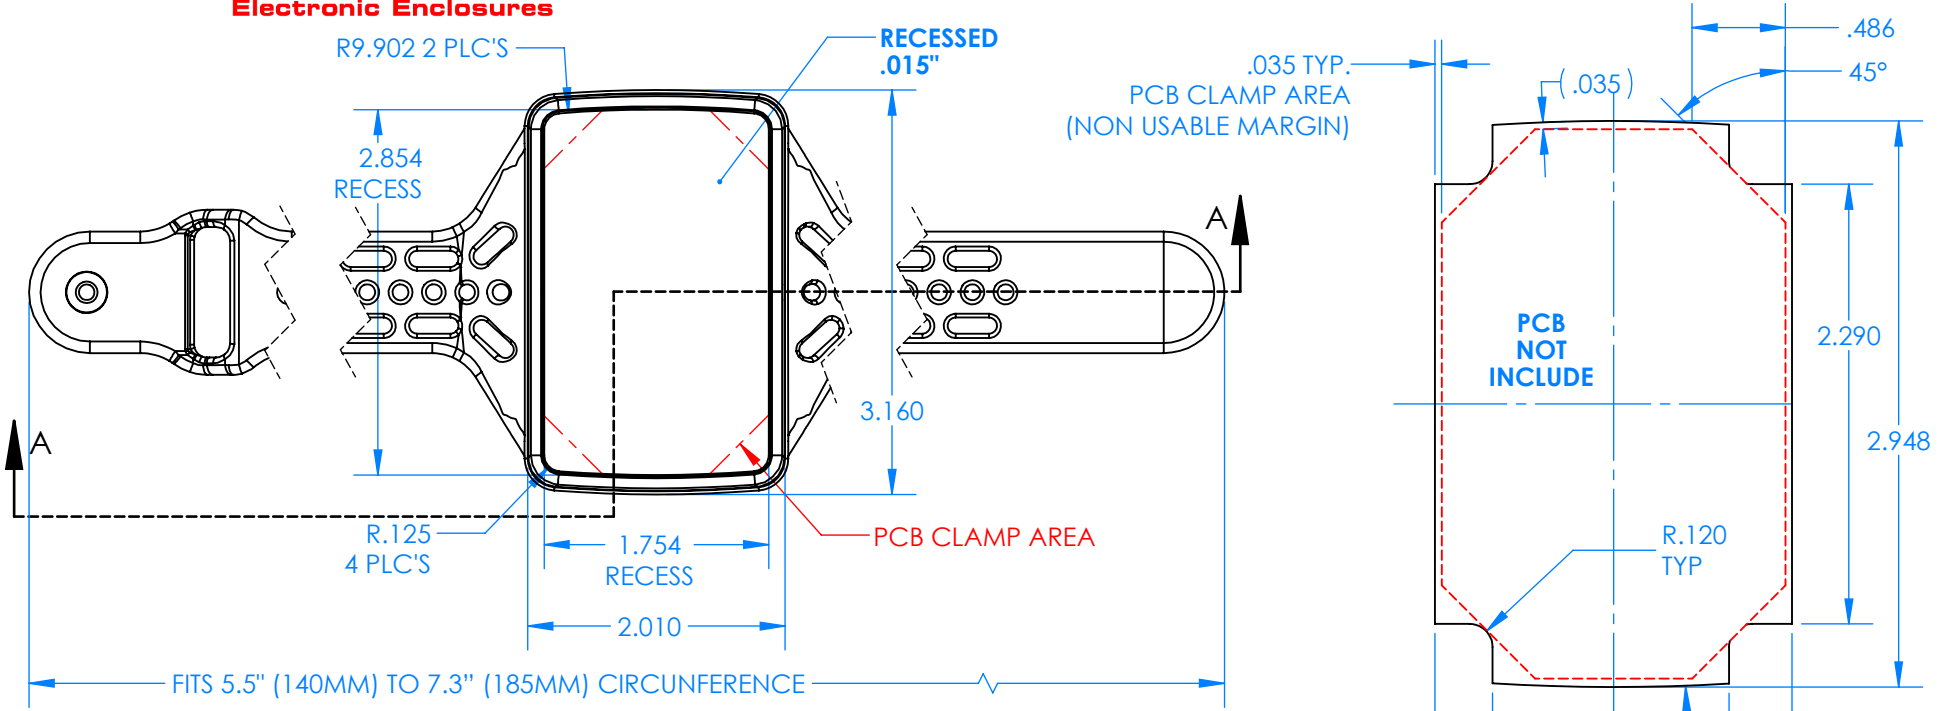

SERPAC BW67D-YY-CS-ZZ

Electronic Enclosures

Enclosure color (YY)
Top-Bottom combinations available
 BK=black
 CL=clear
 TRGY=translucent gray
 TRRD=translucent red

Strap color (ZZ)
 BK=black
 BL=blue
 GM=gunmetal
 NG=neon green
 NO=neon orange
 OR=orange
 YL=yellow
 WH=white

PN	Description
5533D	(1) BW 6B Top style D
5536D	(1) BW 6C Bottom style D
5538C	(1) BW 6C Small Strap style D
6002	(4) #2 X 3/8" PH HD screw TORQUE 35-60 in-oz.

Watertight enclosure meets or exceeds:
IP67
NEMA 4