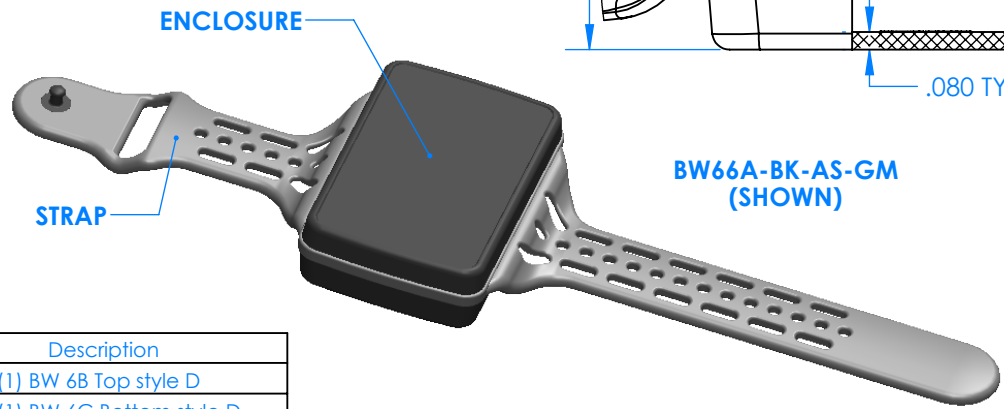

SERPAC BW67D-YY-CS-ZZ

Electronic Enclosures

Enclosure color (YY)
Top-Bottom combinations available
 BK=black
 CL=clear
 TRGY=translucent gray
 TRRD=translucent red

Strap color (ZZ)
 BK=black
 BL=blue
 GM=gunmetal
 NG=neon green
 NO=neon orange
 OR=orange
 YL=yellow
 WH=white

PN	Description
5533D	(1) BW 6B Top style D
5536D	(1) BW 6C Bottom style D
5538C	(1) BW 6C Small Strap style D
6002	(4) #2 X 3/8" PH HD screw TORQUE 35-60 in-oz.

Watertight enclosure meets or exceeds:
IP67
NEMA 4