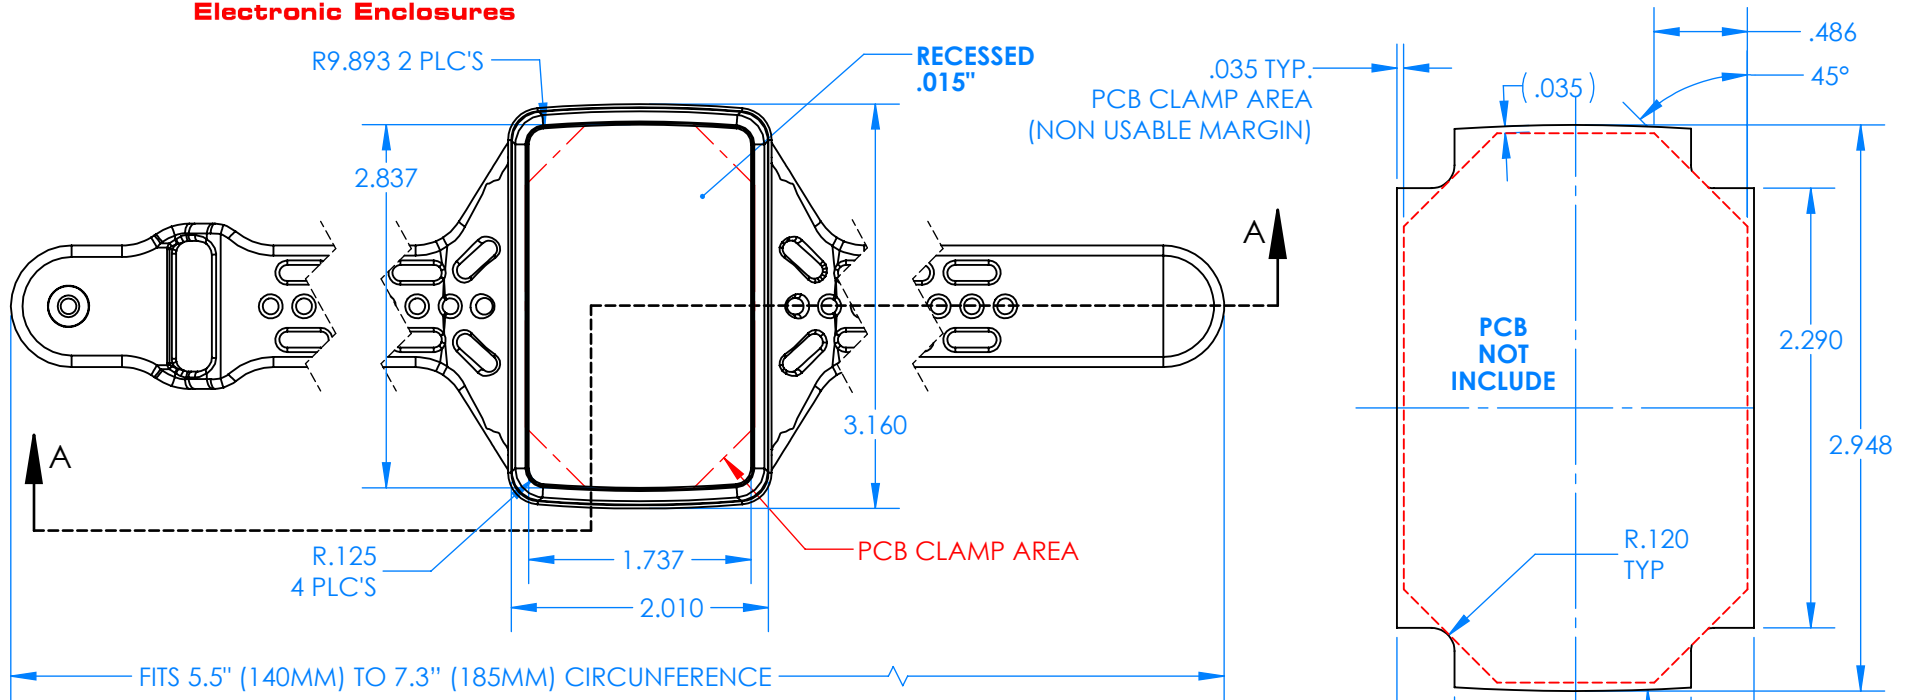

SERPAC BW68D-YY-CS-ZZ

Electronic Enclosures

SECTION A-A

Enclosure color (YY)

Top-Bottom combinations available

- BK=black
- CL=clear
- TRGY=translucent gray
- TRRD=translucent red

Strap color (ZZ)

- BK=black
- BL=blue
- GM=gunmetal
- NG=neon green
- NO=neon orange
- OR=orange
- YL=yellow
- WH=white

PN	Description
5535D	(1) BW 6C Top style D
5536D	(1) BW 6C Bottom style D
5538C	(1) BW 6C Small Strap style D
6002	(4) #2 X 3/8" PH HD screw TORQUE 35-60 in-oz.

Watertight enclosure meets or exceed:
IP67
NEMA 4