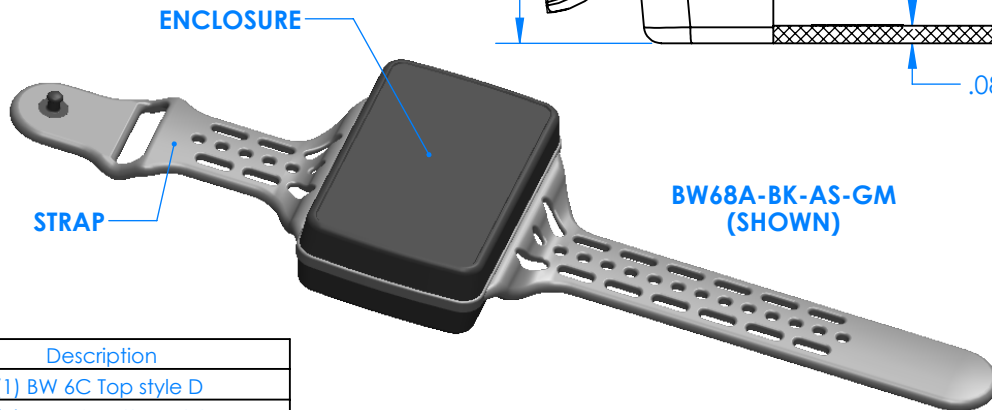

SERPAC BW68D-YY-CS-ZZ

Electronic Enclosures

SECTION A-A

Enclosure color (YY)

Top-Bottom combinations available

- BK=black
- CL=clear
- TRGY=translucent gray
- TRRD=translucent red

Strap color (ZZ)

- BK=black
- BL=blue
- GM=gunmetal
- NG=neon green
- NO=neon orange
- OR=orange
- YL=yellow
- WH=white

PN	Description
5535D	(1) BW 6C Top style D
5536D	(1) BW 6C Bottom style D
5538C	(1) BW 6C Small Strap style D
6002	(4) #2 X 3/8" PH HD screw TORQUE 35-60 in-oz.

Watertight enclosure meets or exceed:
IP67
NEMA 4