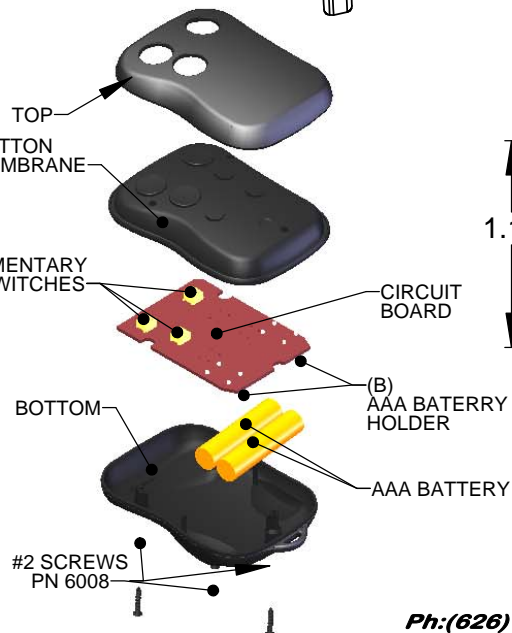

NOTES:

1) Serpac Provides the following components:
Top, Bottom, Button Membrane, 9mm keyring and (2) #2 Screws.
All components are shipped unassembled.

2) The switches characteristics recommended for this enclosure are:
- 4.3 mm in height from mounting surface to top of push plate.
- Operating force recommended is 1.6 N or more.

3) For battery contacts use:
- for Coin battery Keystone 3003 positive and 2990 negative

SERPAC CA 10B3 (3 button, AAA option)

Electronic Enclosures

NOTES:

- Serpac Provides the following components:
Top, Bottom, Button Membrane, 9mm keyring and (2) #2 Screws.
All components are shipped unassembled.
- The switches characteristics recommended for this enclosure are:
- 4.3 mm in height from mounting surface to top of push plate.
- Operating force recommended is 1.6 N or more.
- For battery contacts use:
- for (2) AAA Batteries use Keystone 82 (2 per battery)

X-ON Electronics

Largest Supplier of Electrical and Electronic Components

Click to view similar products for [Enclosures, Boxes & Cases](#) category:

Click to view products by [SERPAC](#) manufacturer:

Other Similar products are found below :