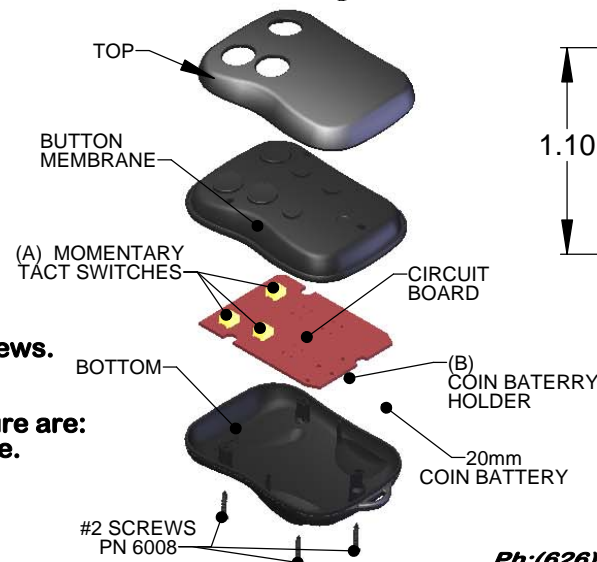

NOTES:

1) Serpac Provides the following components:
Top, Bottom, Button Membrane, 9mm keyring and (2) #2 Screws.
All components are shipped unassembled.

2) The switches characteristics recommended for this enclosure are:
- 4.3 mm in height from mounting surface to top of push plate.
- Operating force recommended is 1.6 N or more.

3) For battery contacts use:
- for Coin battery Keystone 3003 positive and 2990 negative

SERPAC CA 10B3 (3 button, AAA option)

Electronic Enclosures

NOTES:

- Serpac Provides the following components:
Top, Bottom, Button Membrane, 9mm keyring and (2) #2 Screws.
All components are shipped unassembled.
- The switches characteristics recommended for this enclosure are:
- 4.3 mm in height from mounting surface to top of push plate.
- Operating force recommended is 1.6 N or more.
- For battery contacts use:
- for (2) AAA Batteries use Keystone 82 (2 per battery)

X-ON Electronics

Largest Supplier of Electrical and Electronic Components

Click to view similar products for [Enclosures, Boxes & Cases](#) category:

Click to view products by [SERPAC](#) manufacturer:

Other Similar products are found below :