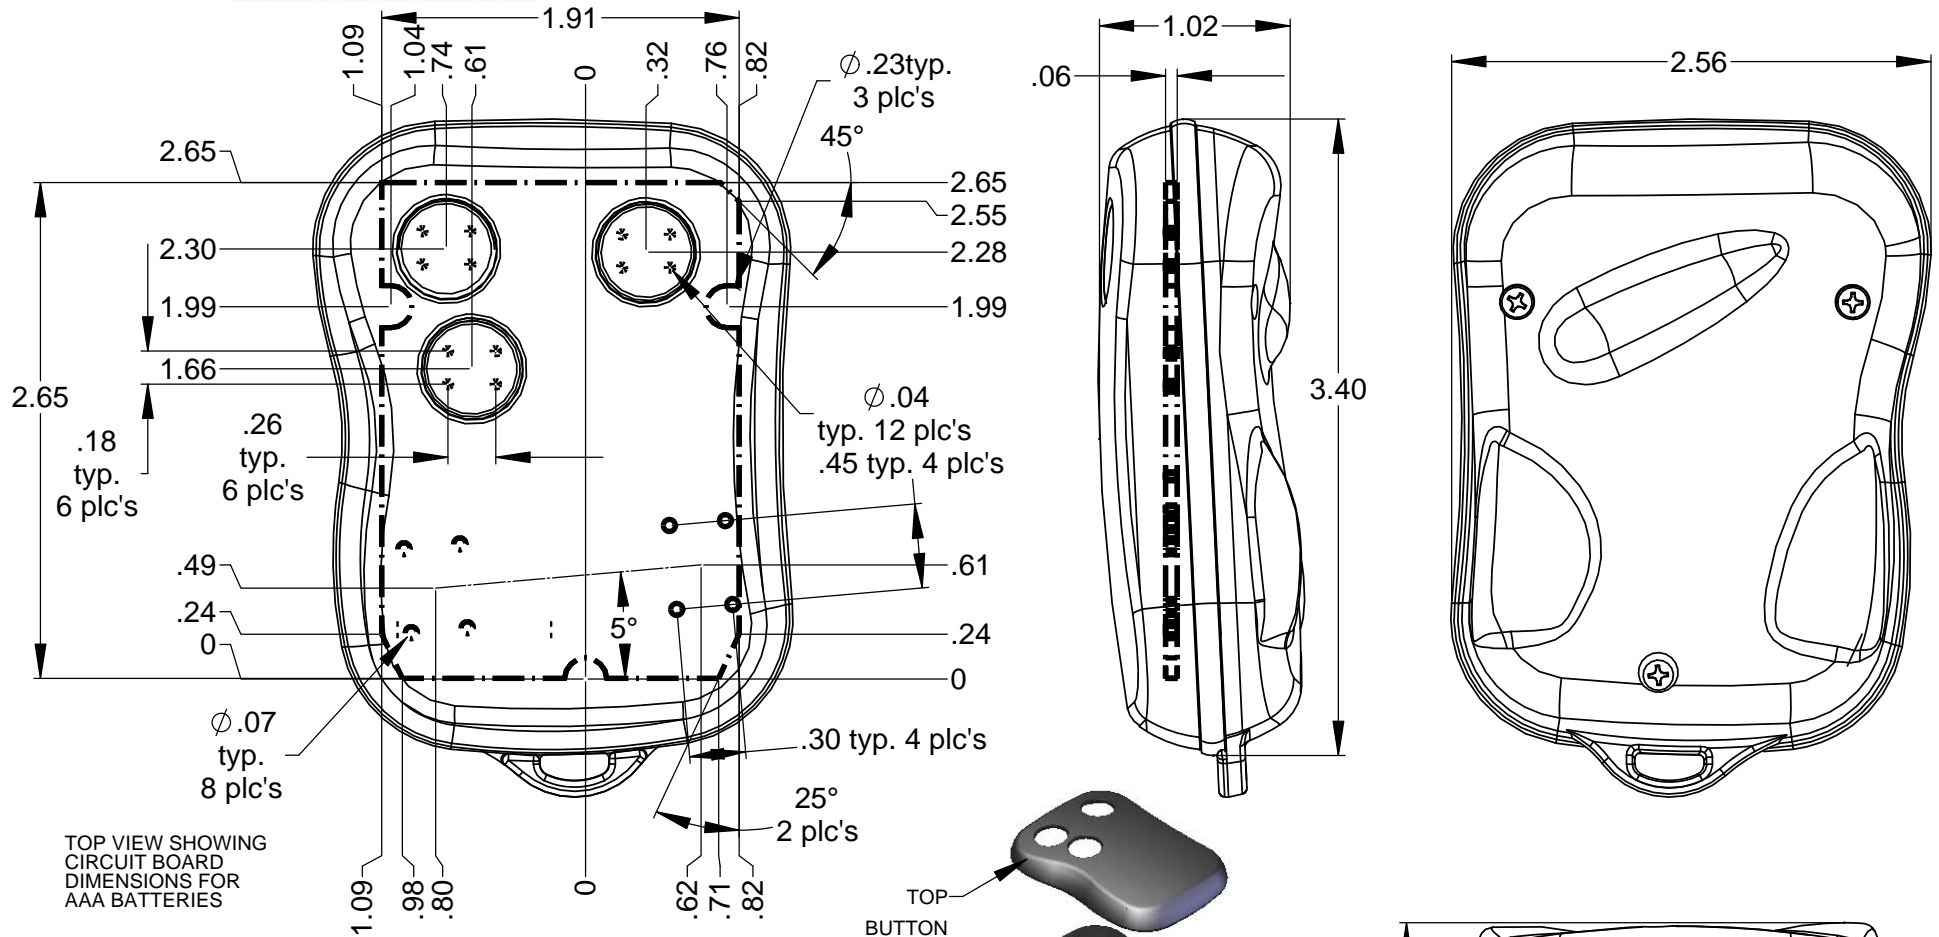

NOTES:

1) Serpac Provides the following components:
Top, Bottom, Button Membrane, 9mm keyring and (2) #2 Screws.
All components are shipped unassembled.

2) The switches characteristics recommended for this enclosure are:
- 4.3 mm in height from mounting surface to top of push plate.
- Operating force recommended is 1.6 N or more.

3) For battery contacts use:
- for Coin battery Keystone 3003 positive and 2990 negative

SERPAC CA 10B3 (3 button, AAA option)

Electronic Enclosures

NOTES:

- Serpac Provides the following components:
Top, Bottom, Button Membrane, 9mm keyring and (2) #2 Screws.
All components are shipped unassembled.
- The switches characteristics recommended for this enclosure are:
- 4.3 mm in height from mounting surface to top of push plate.
- Operating force recommended is 1.6 N or more.
- For battery contacts use:
- for (2) AAA Batteries use Keystone 82 (2 per battery)