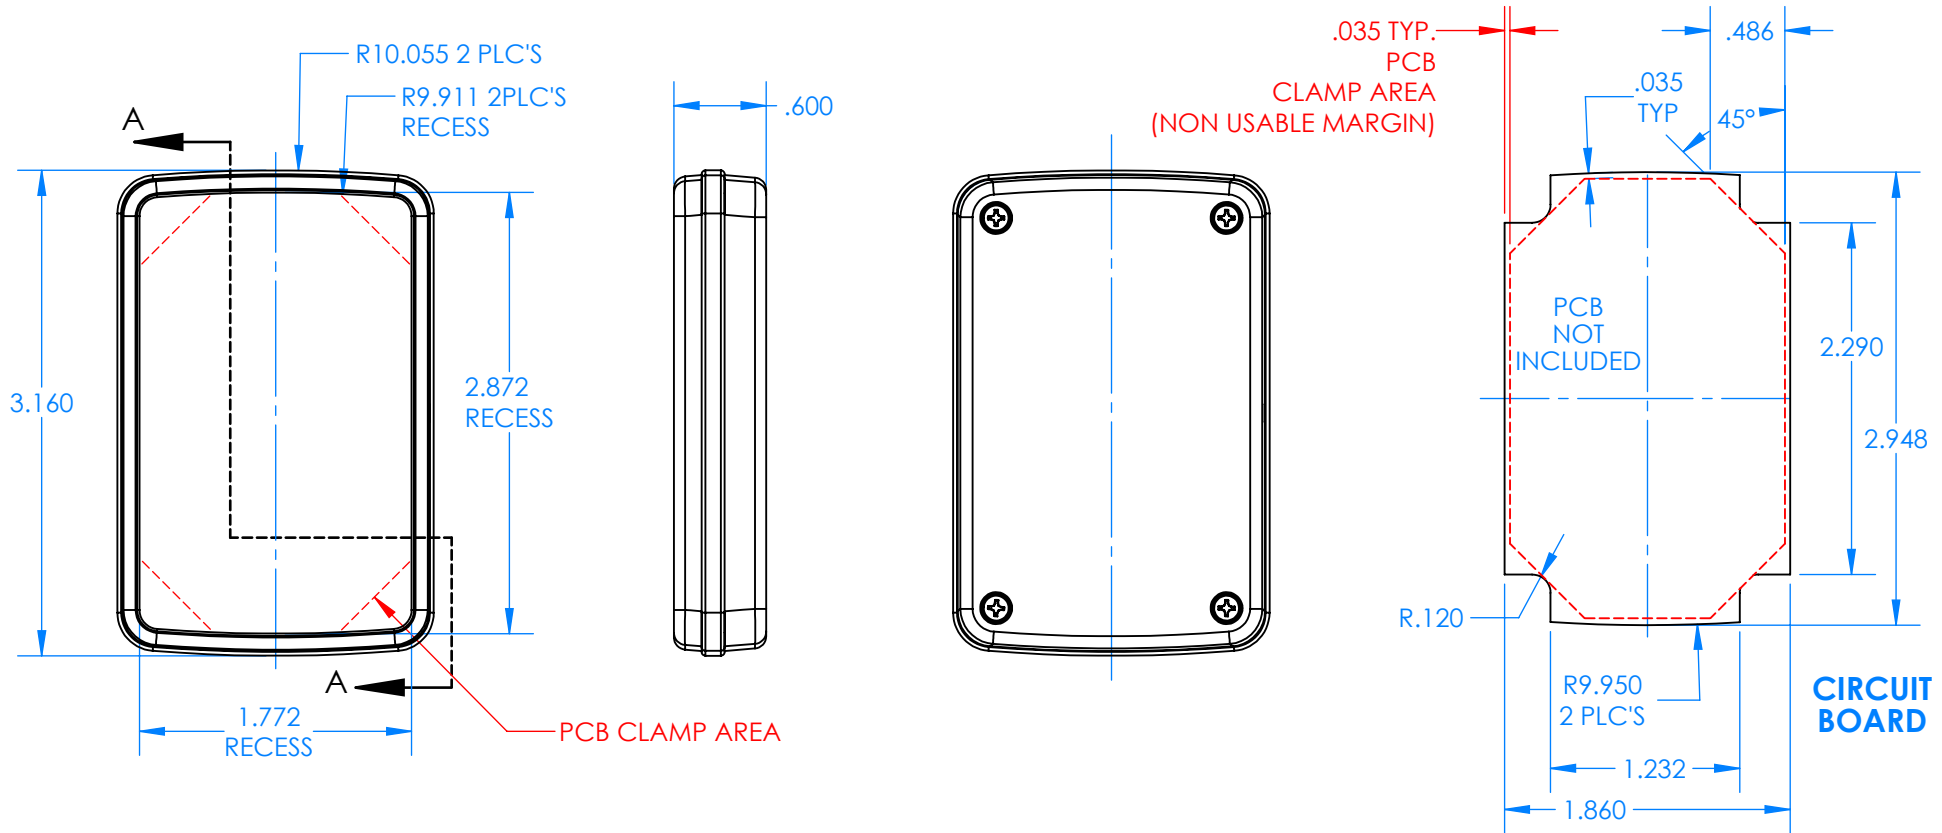

SERPAC CX63D-YY-A-ZZ

Electronic Enclosures

Enclosure color (YY)
Top-Bottom combinations available
 BK=black
 CL=clear
 TRGY=translucent gray
 TRRD=translucent red

Seal color (ZZ)
 BK=black
 BL=blue
 GM=gunmetal
 NG=neon green
 NO=neon orange
 OR=orange
 YL=yellow
 WH=white

| PN | Description |
|-------|--|
| 5531D | (1) BW 6A Top style D |
| 5534D | (1) BW 6B Bottom style D |
| 5540A | (1) CX6A Series perimeter seal style A |
| 6002 | (4) #2 X 3/8" PH HD screw TORQUE 35-60 in-oz. |

Wateright enclosure meets or exceeds:
IP67
NEMA 4X, 12, 13

X-ON Electronics

Largest Supplier of Electrical and Electronic Components

Click to view similar products for [Enclosures for Industrial Automation](#) category: