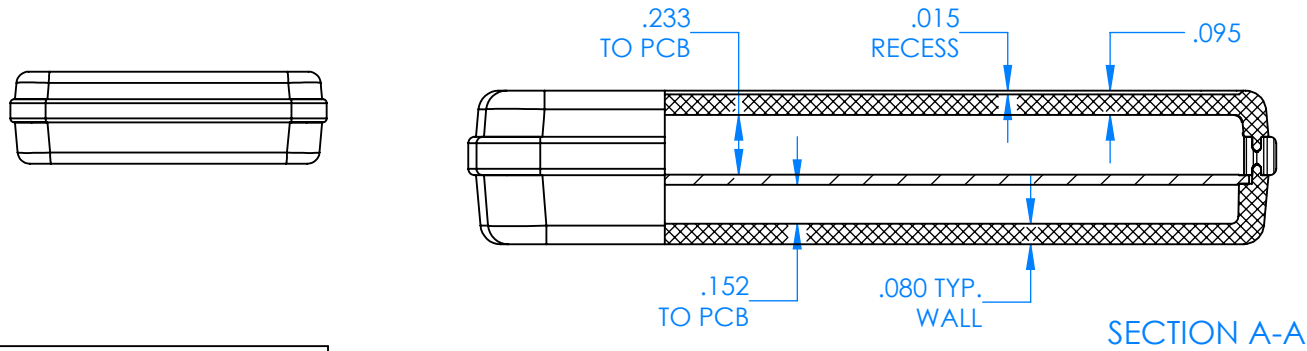

SERPAC CX63D-YY-A-ZZ

Electronic Enclosures

Enclosure color (YY)
Top-Bottom combinations available
 BK=black
 CL=clear
 TRGY=translucent gray
 TRRD=translucent red

Seal color (ZZ)
 BK=black
 BL=blue
 GM=gunmetal
 NG=neon green
 NO=neon orange
 OR=orange
 YL=yellow
 WH=white

| PN | Description |
|-------|--|
| 5531D | (1) BW 6A Top style D |
| 5534D | (1) BW 6B Bottom style D |
| 5540A | (1) CX6A Series perimeter seal style A |
| 6002 | (4) #2 X 3/8" PH HD screw TORQUE 35-60 in-oz. |