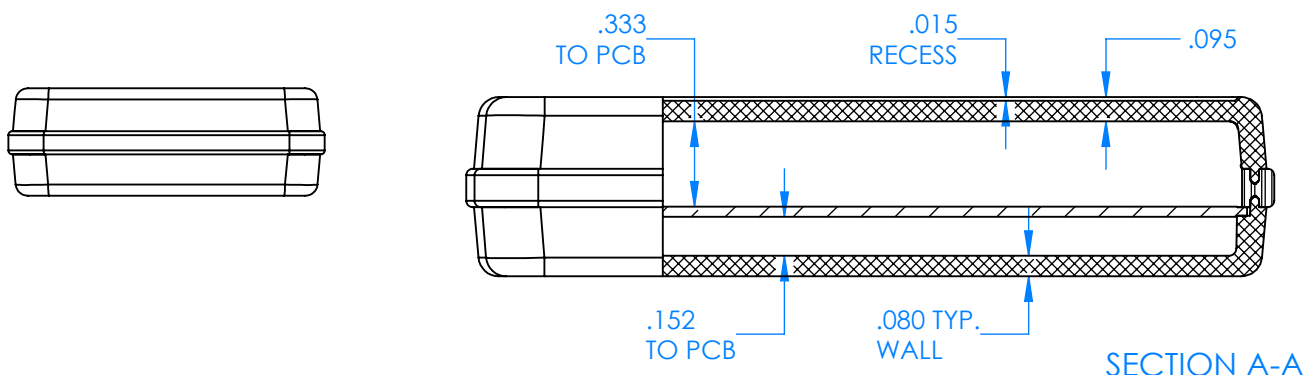

SERPAC CX64D-YY-A-ZZ

Electronic Enclosures

- Enclosure color (YY)**
Top-Bottom combinations available
 BK=black
 CL=clear
 TRGY=translucent gray
 TRRD=translucent red
- Seal color (ZZ)**
 BK=black
 BL=blue
 GM=gunmetal
 NG=neon green
 NO=neon orange
 OR=orange
 YL=yellow
 WH=white

PN	Description
5533D	(1) BW 6B Top style D
5534D	(1) BW 6B Bottom style D
5540A	(1) CX6A Series perimeter seal style A
6002	(4) #2 X 3/8" PH HD screw TORQUE 35-60 in-oz.

Wateright enclosure mees or exceeds:
IP67
NEMA 4X, 12, 13