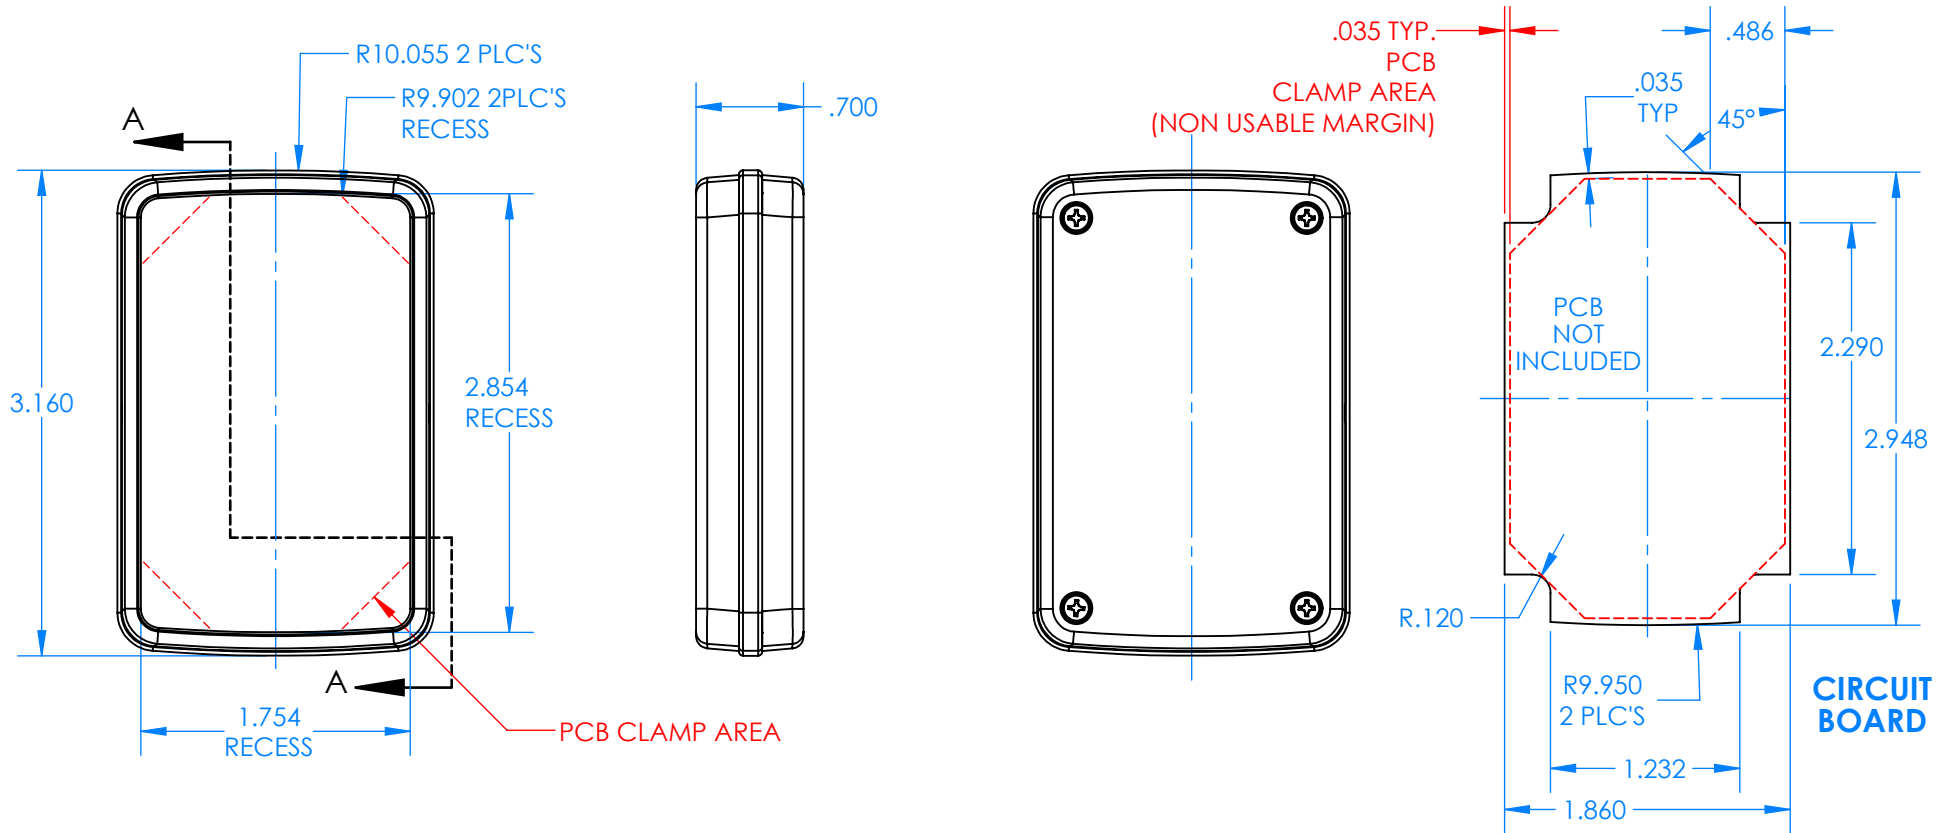

SERPAC CX64D-YY-A-ZZ

Electronic Enclosures

- Enclosure color (YY)**
Top-Bottom combinations available
 BK=black
 CL=clear
 TRGY=translucent gray
 TRRD=translucent red
- Seal color (ZZ)**
 BK=black
 BL=blue
 GM=gunmetal
 NG=neon green
 NO=neon orange
 OR=orange
 YL=yellow
 WH=white

PN	Description
5533D	(1) BW 6B Top style D
5534D	(1) BW 6B Bottom style D
5540A	(1) CX6A Series perimeter seal style A
6002	(4) #2 X 3/8" PH HD screw TORQUE 35-60 in-oz.

Wateright enclosure mees or exceeds:
IP67
NEMA 4X, 12, 13