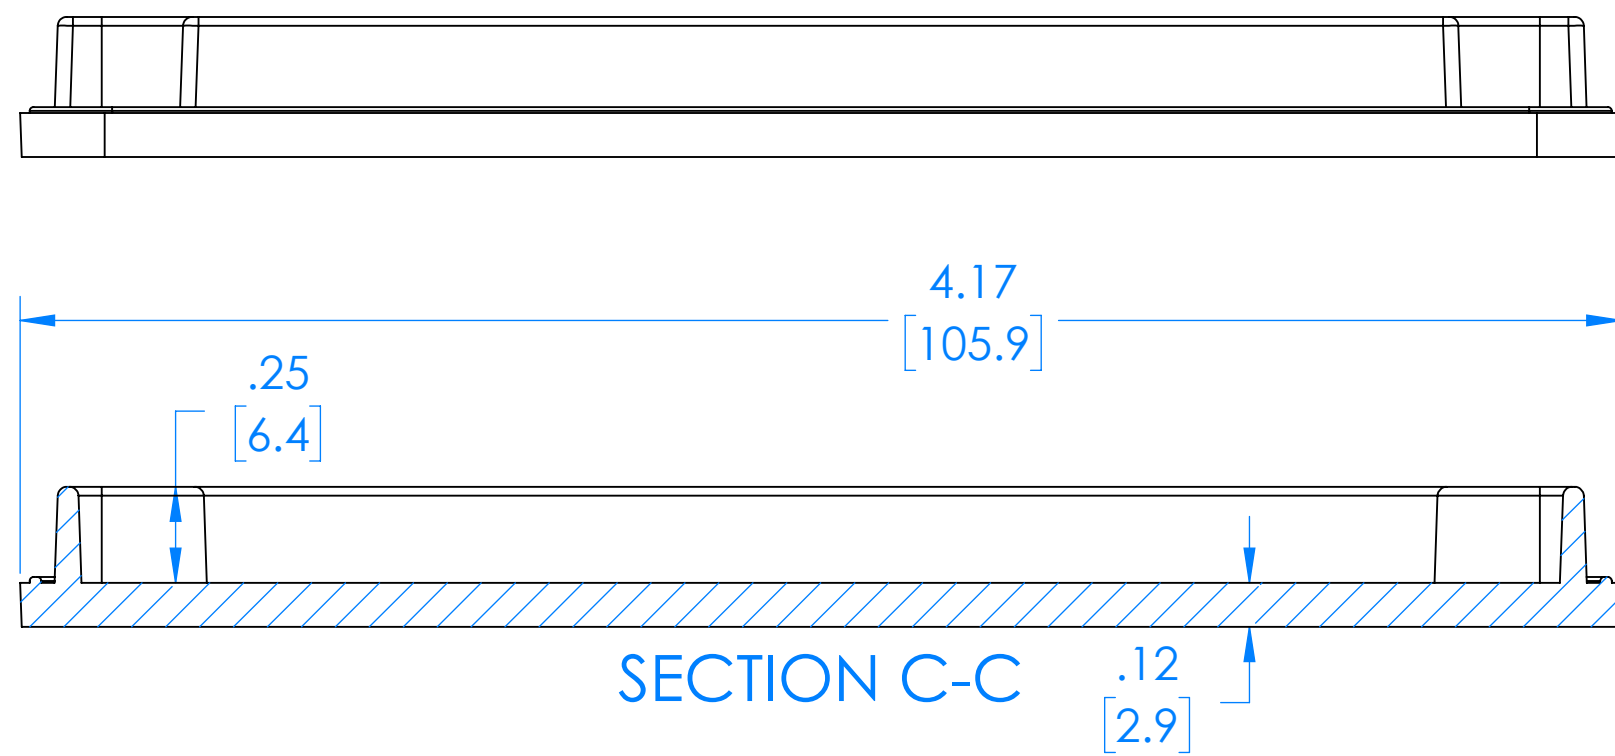

SERPAC P24

Electronic Enclosures

PN	Description
5001	P24 Housing
5002	P24 Handle
5003	P24 Plate
5004	P24 Holder
6109	Threaded Inserts, M4, SL-B-M4-5.8 (4)
80	PG-16 Pigtail
6041	SS Truss Hd, Hi-Lo Screw, #4 x 3/8 (6)
6037	SS Flat Hd. Screw M4 x 10mm (4)
6038	SS Pan Hd Slotted head #6 X 5/8"(2X)
8010-A	P24 Plate Gasket
8010-B	P24 Handle Gasket

- Notes:
- Unit is shipped with Handle/Housing gasket installed. Plate to Housing gasket is user installed.
 - Dim's in Inch/[mm].
 - Standard Material is UL94 HB Polyester (Yellow or Black).
 - Watertight enclosure meets or exceeds Nema 4x / IP66.

SERPAC Plate & Circuit Board for P24 and P26

Electronic Enclosures

PN 5003 P24 PLATE (INCLUDED)

PN 5003 PLATE (INCLUDED)

P24-P26 CIRCUIT BOARD (NOT INCLUDED)

THERE IS A 0.030" ±.005" CLEARANCE FROM THE PERIMETER OF THE CIRCUIT BOARD TO THE INTERIOR OF THE ENCLOSURE.