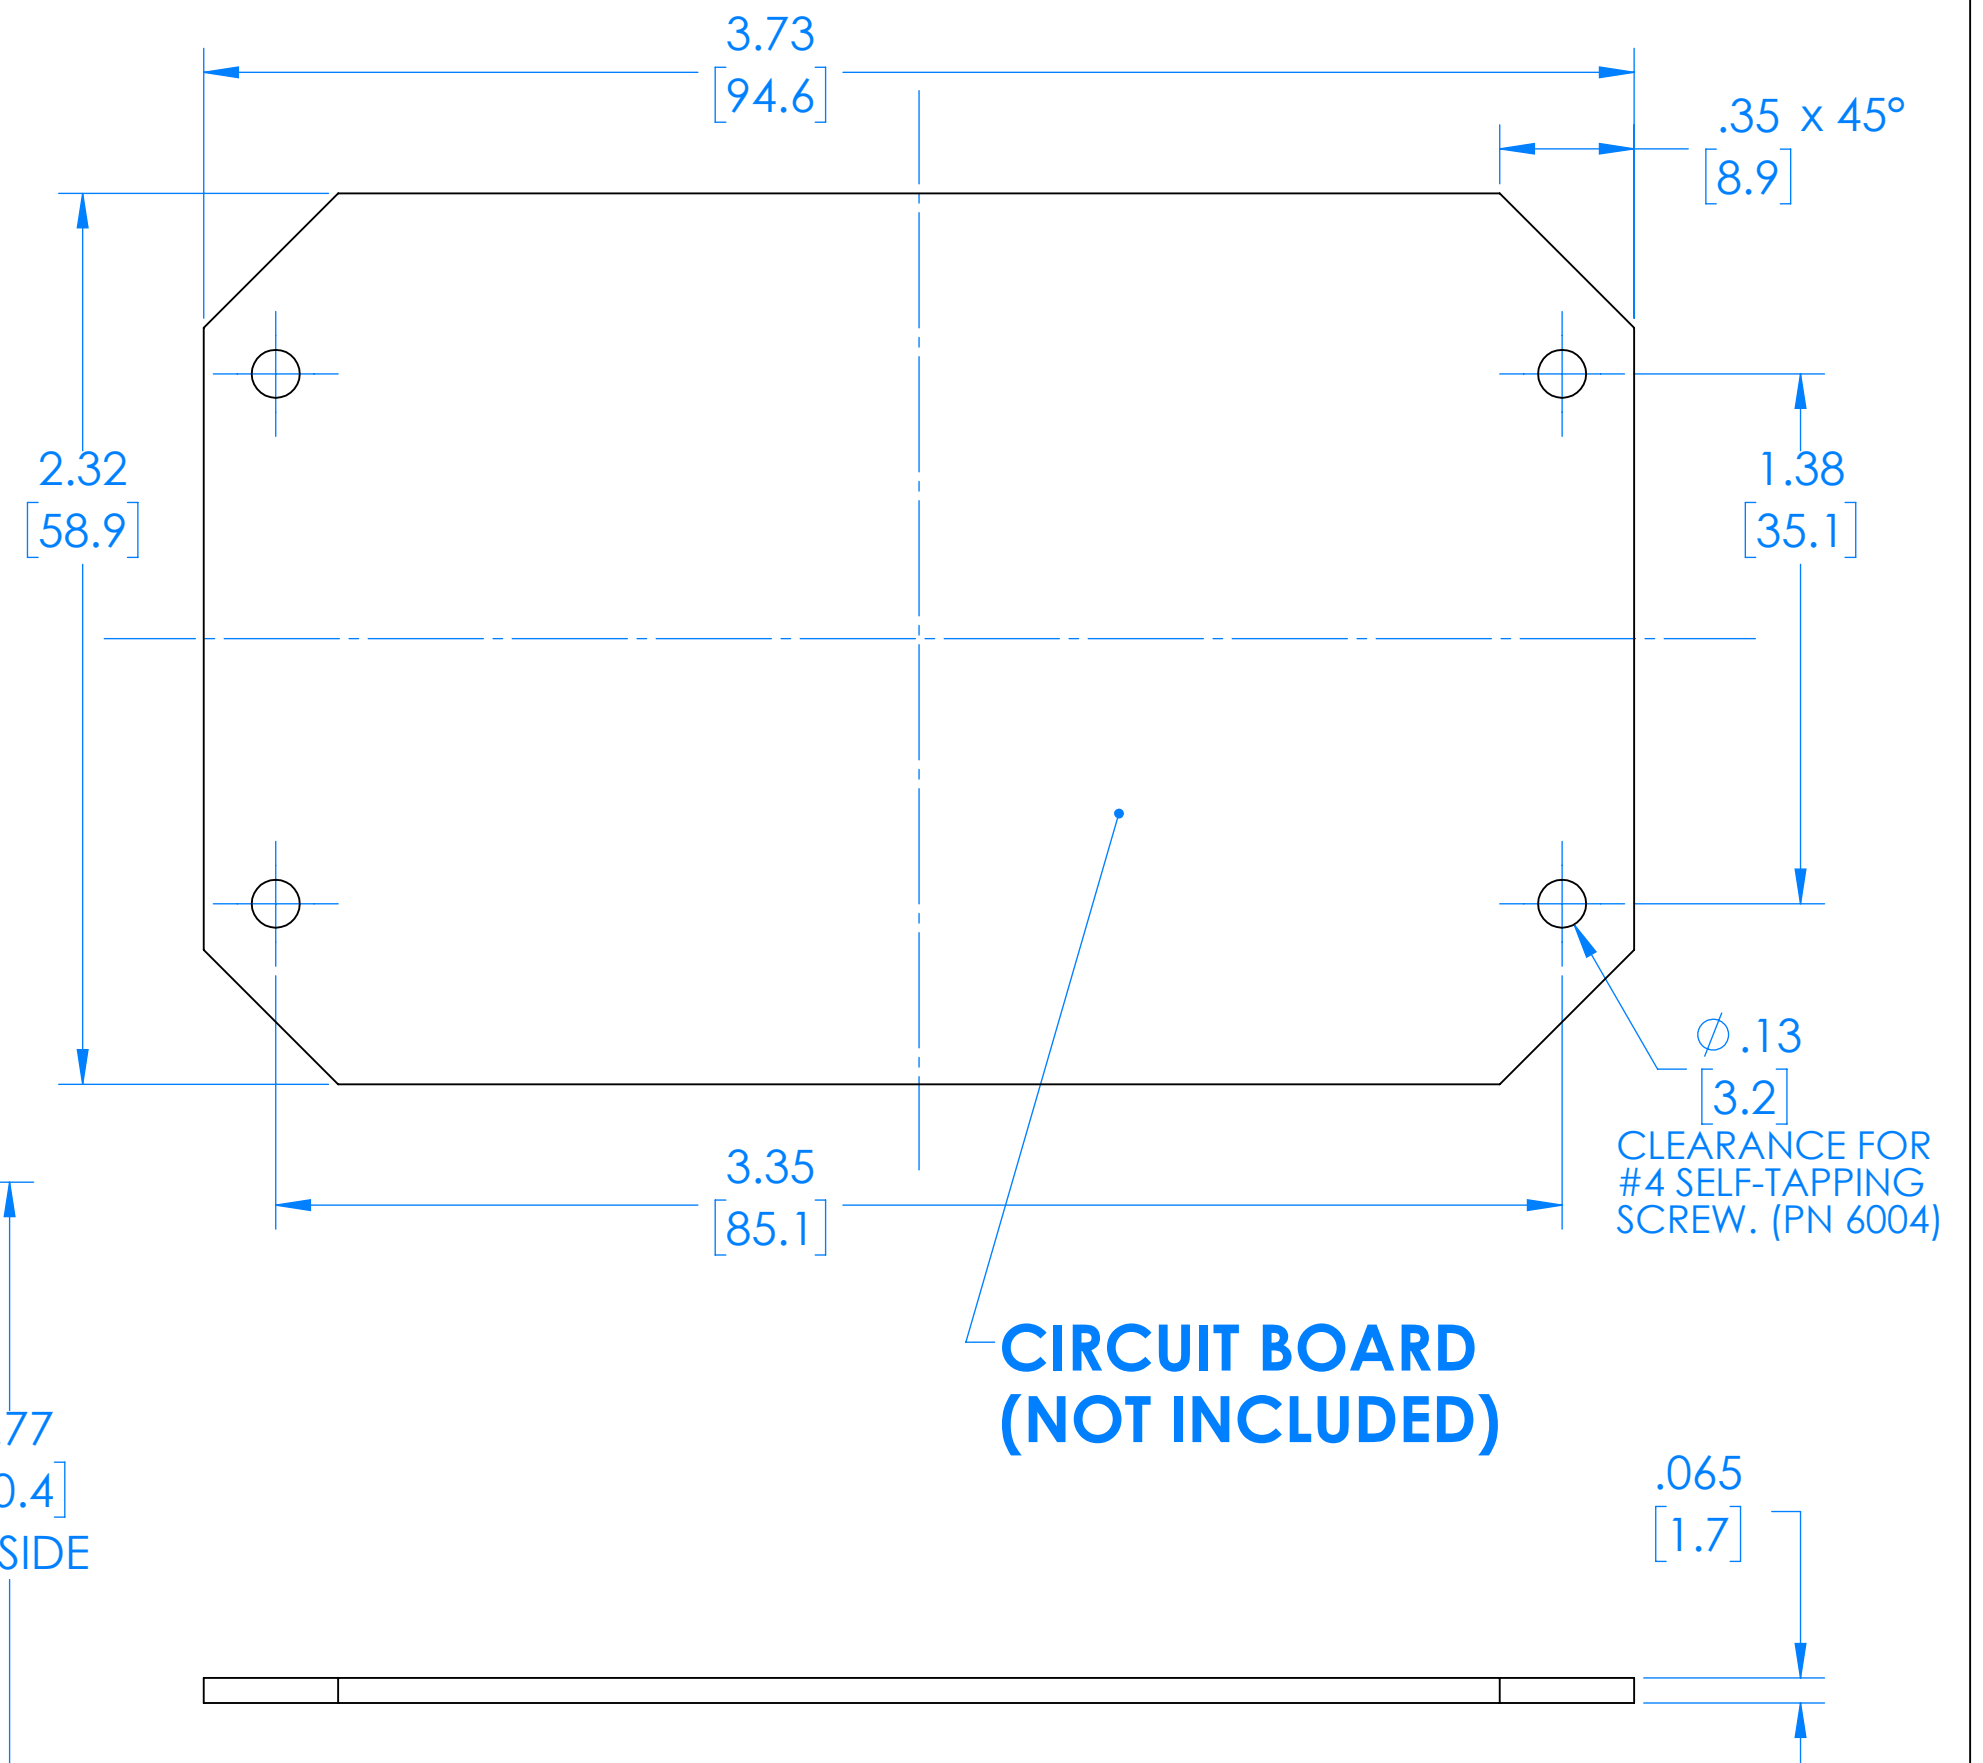

- Notes:
- Unit is shipped with Handle/Housing gasket installed. Plate to Housing gasket is user installed.
 - Dim's in Inch/[mm].
 - Standard Material is UL94 HB Polyester (Yellow or Black).
 - Watertight enclosure meets or exceeds Nema 4x / IP66.

SERPAC Plate & Circuit Board for P24 and P26

Electronic Enclosures

PN 5003 P24 PLATE (INCLUDED)

PN 5003 PLATE (INCLUDED)

P24-P26 CIRCUIT BOARD (NOT INCLUDED)

THERE IS A 0.030" ±.005" CLEARANCE FROM THE PERIMETER OF THE CIRCUIT BOARD TO THE INTERIOR OF THE ENCLOSURE.