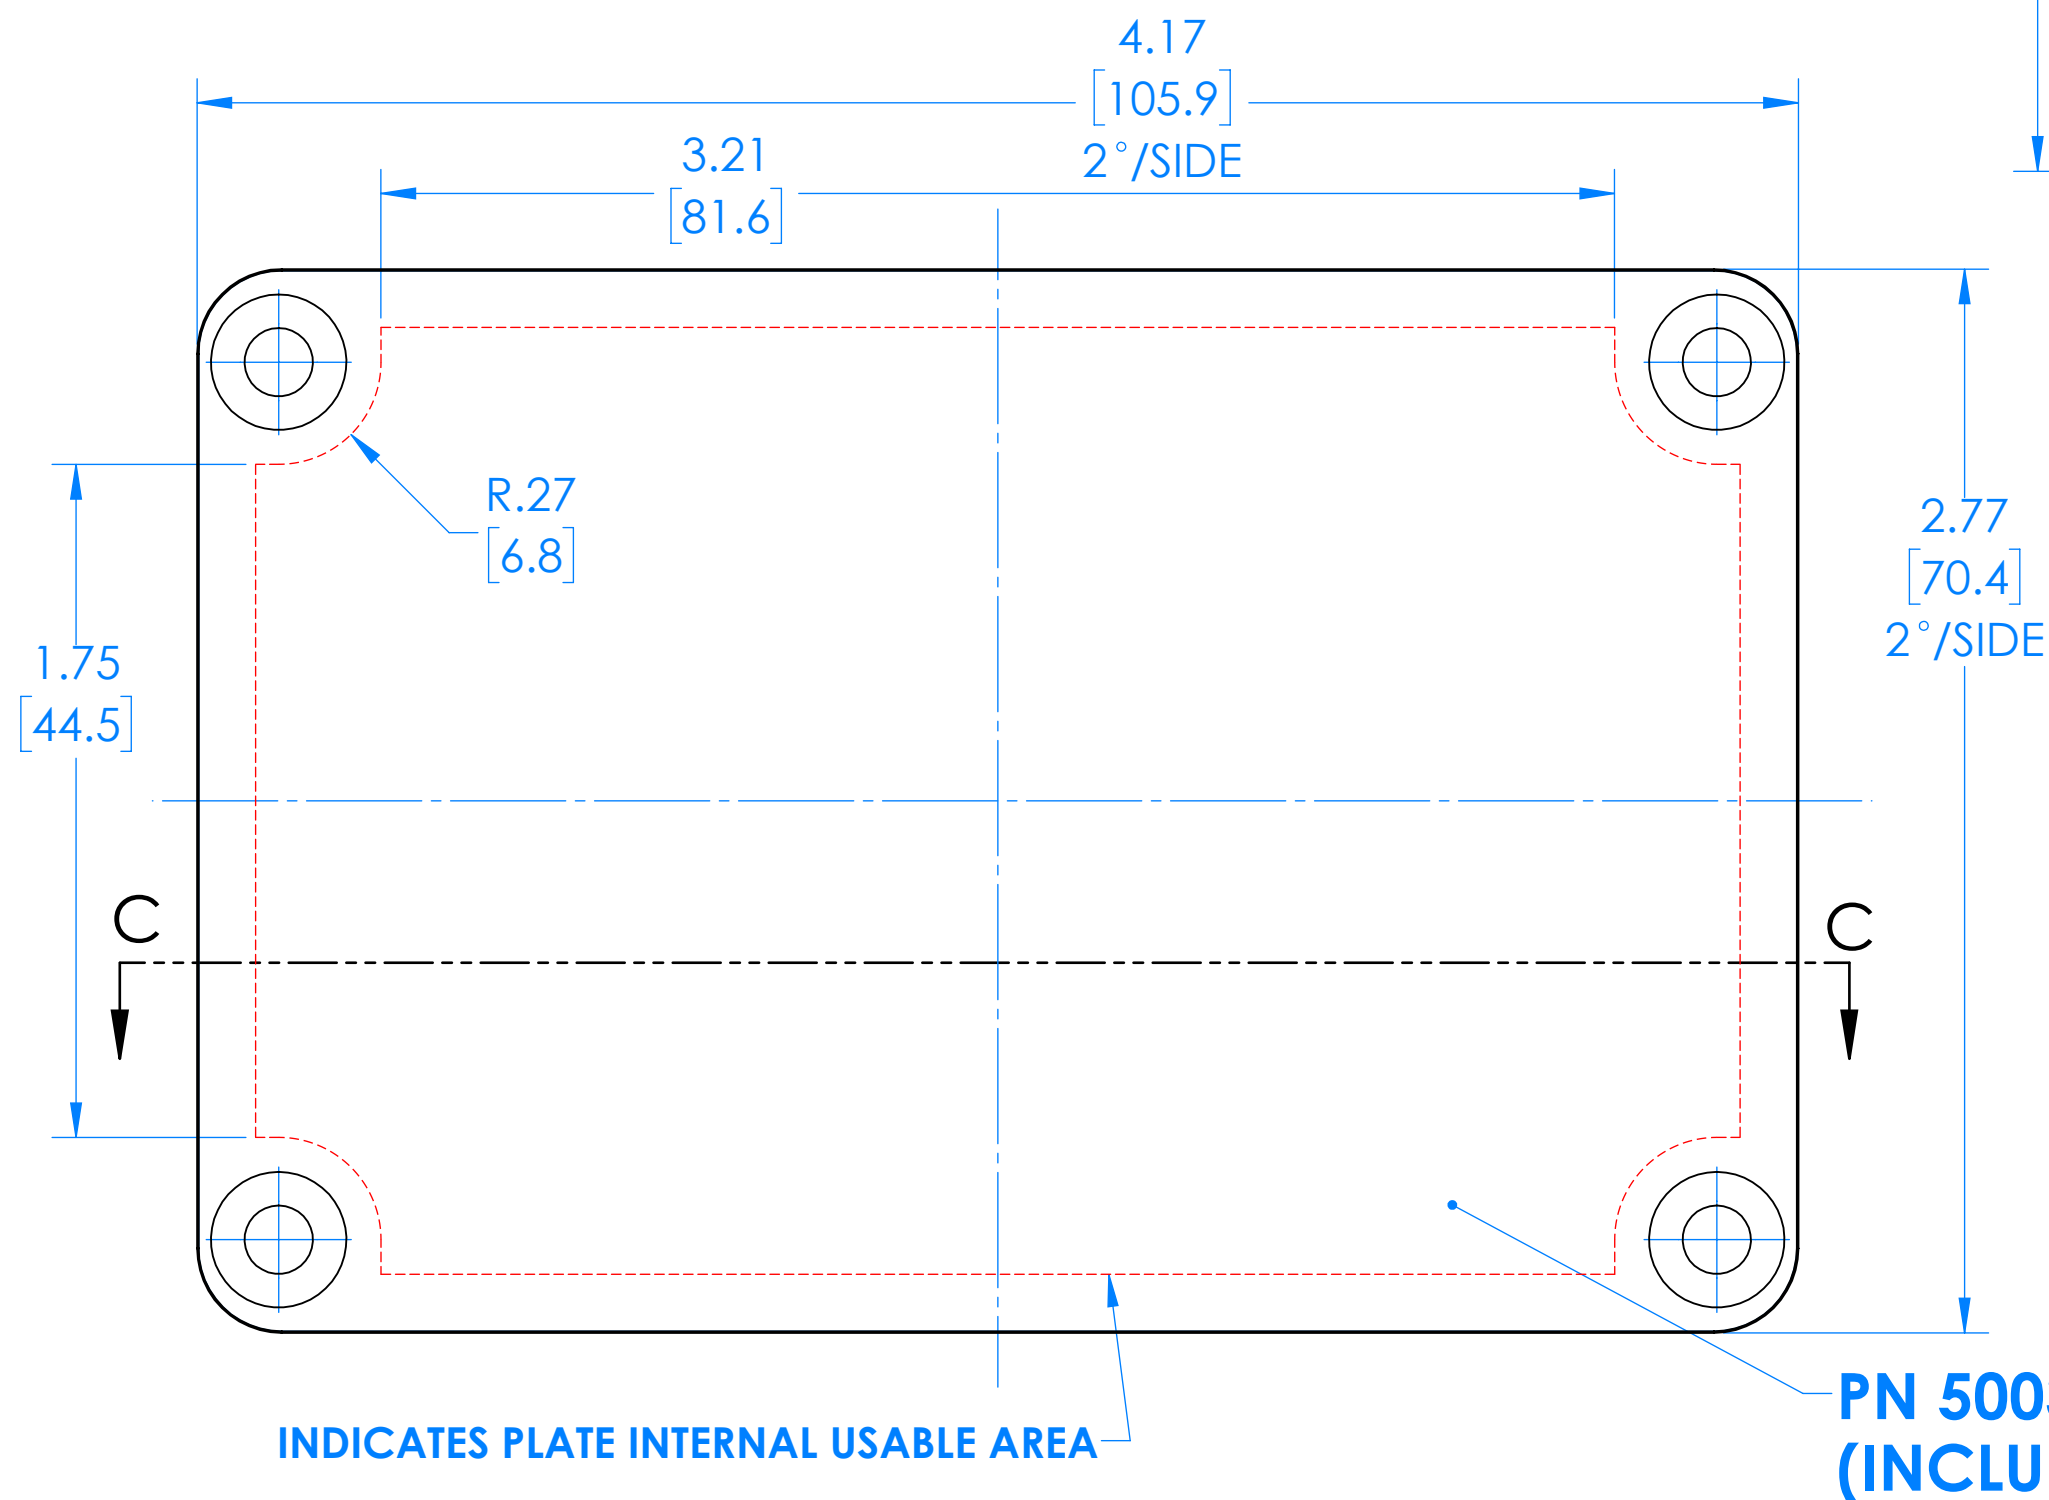

SERPAC P24

Electronic Enclosures

PN	Description
5001	P24 Housing
5002	P24 Handle
5003	P24 Plate
5004	P24 Holder
6109	Threaded Inserts, M4, SL-B-M4-5.8 (4)
80	PG-16 Pigtail
6041	SS Truss Hd, Hi-Lo Screw, #4 x 3/8 (6)
6037	SS Flat Hd. Screw M4 x 10mm (4)
6038	SS Pan Hd Slotted head #6 X 5/8"(2X)
8010-A	P24 Plate Gasket
8010-B	P24 Handle Gasket

- Notes:
- Unit is shipped with Handle/Housing gasket installed. Plate to Housing gasket is user installed.
 - Dim's in Inch/[mm].
 - Standard Material is UL94 HB Polyester (Yellow or Black).
 - Watertight enclosure meets or exceeds Nema 4x / IP66.

SERPAC Plate & Circuit Board for P24 and P26

Electronic Enclosures

PN 5003 P24 PLATE (INCLUDED)

PN 5003 PLATE (INCLUDED)

P24-P26 CIRCUIT BOARD (NOT INCLUDED)

THERE IS A 0.030" ±.005" CLEARANCE FROM THE PERIMETER OF THE CIRCUIT BOARD TO THE INTERIOR OF THE ENCLOSURE.