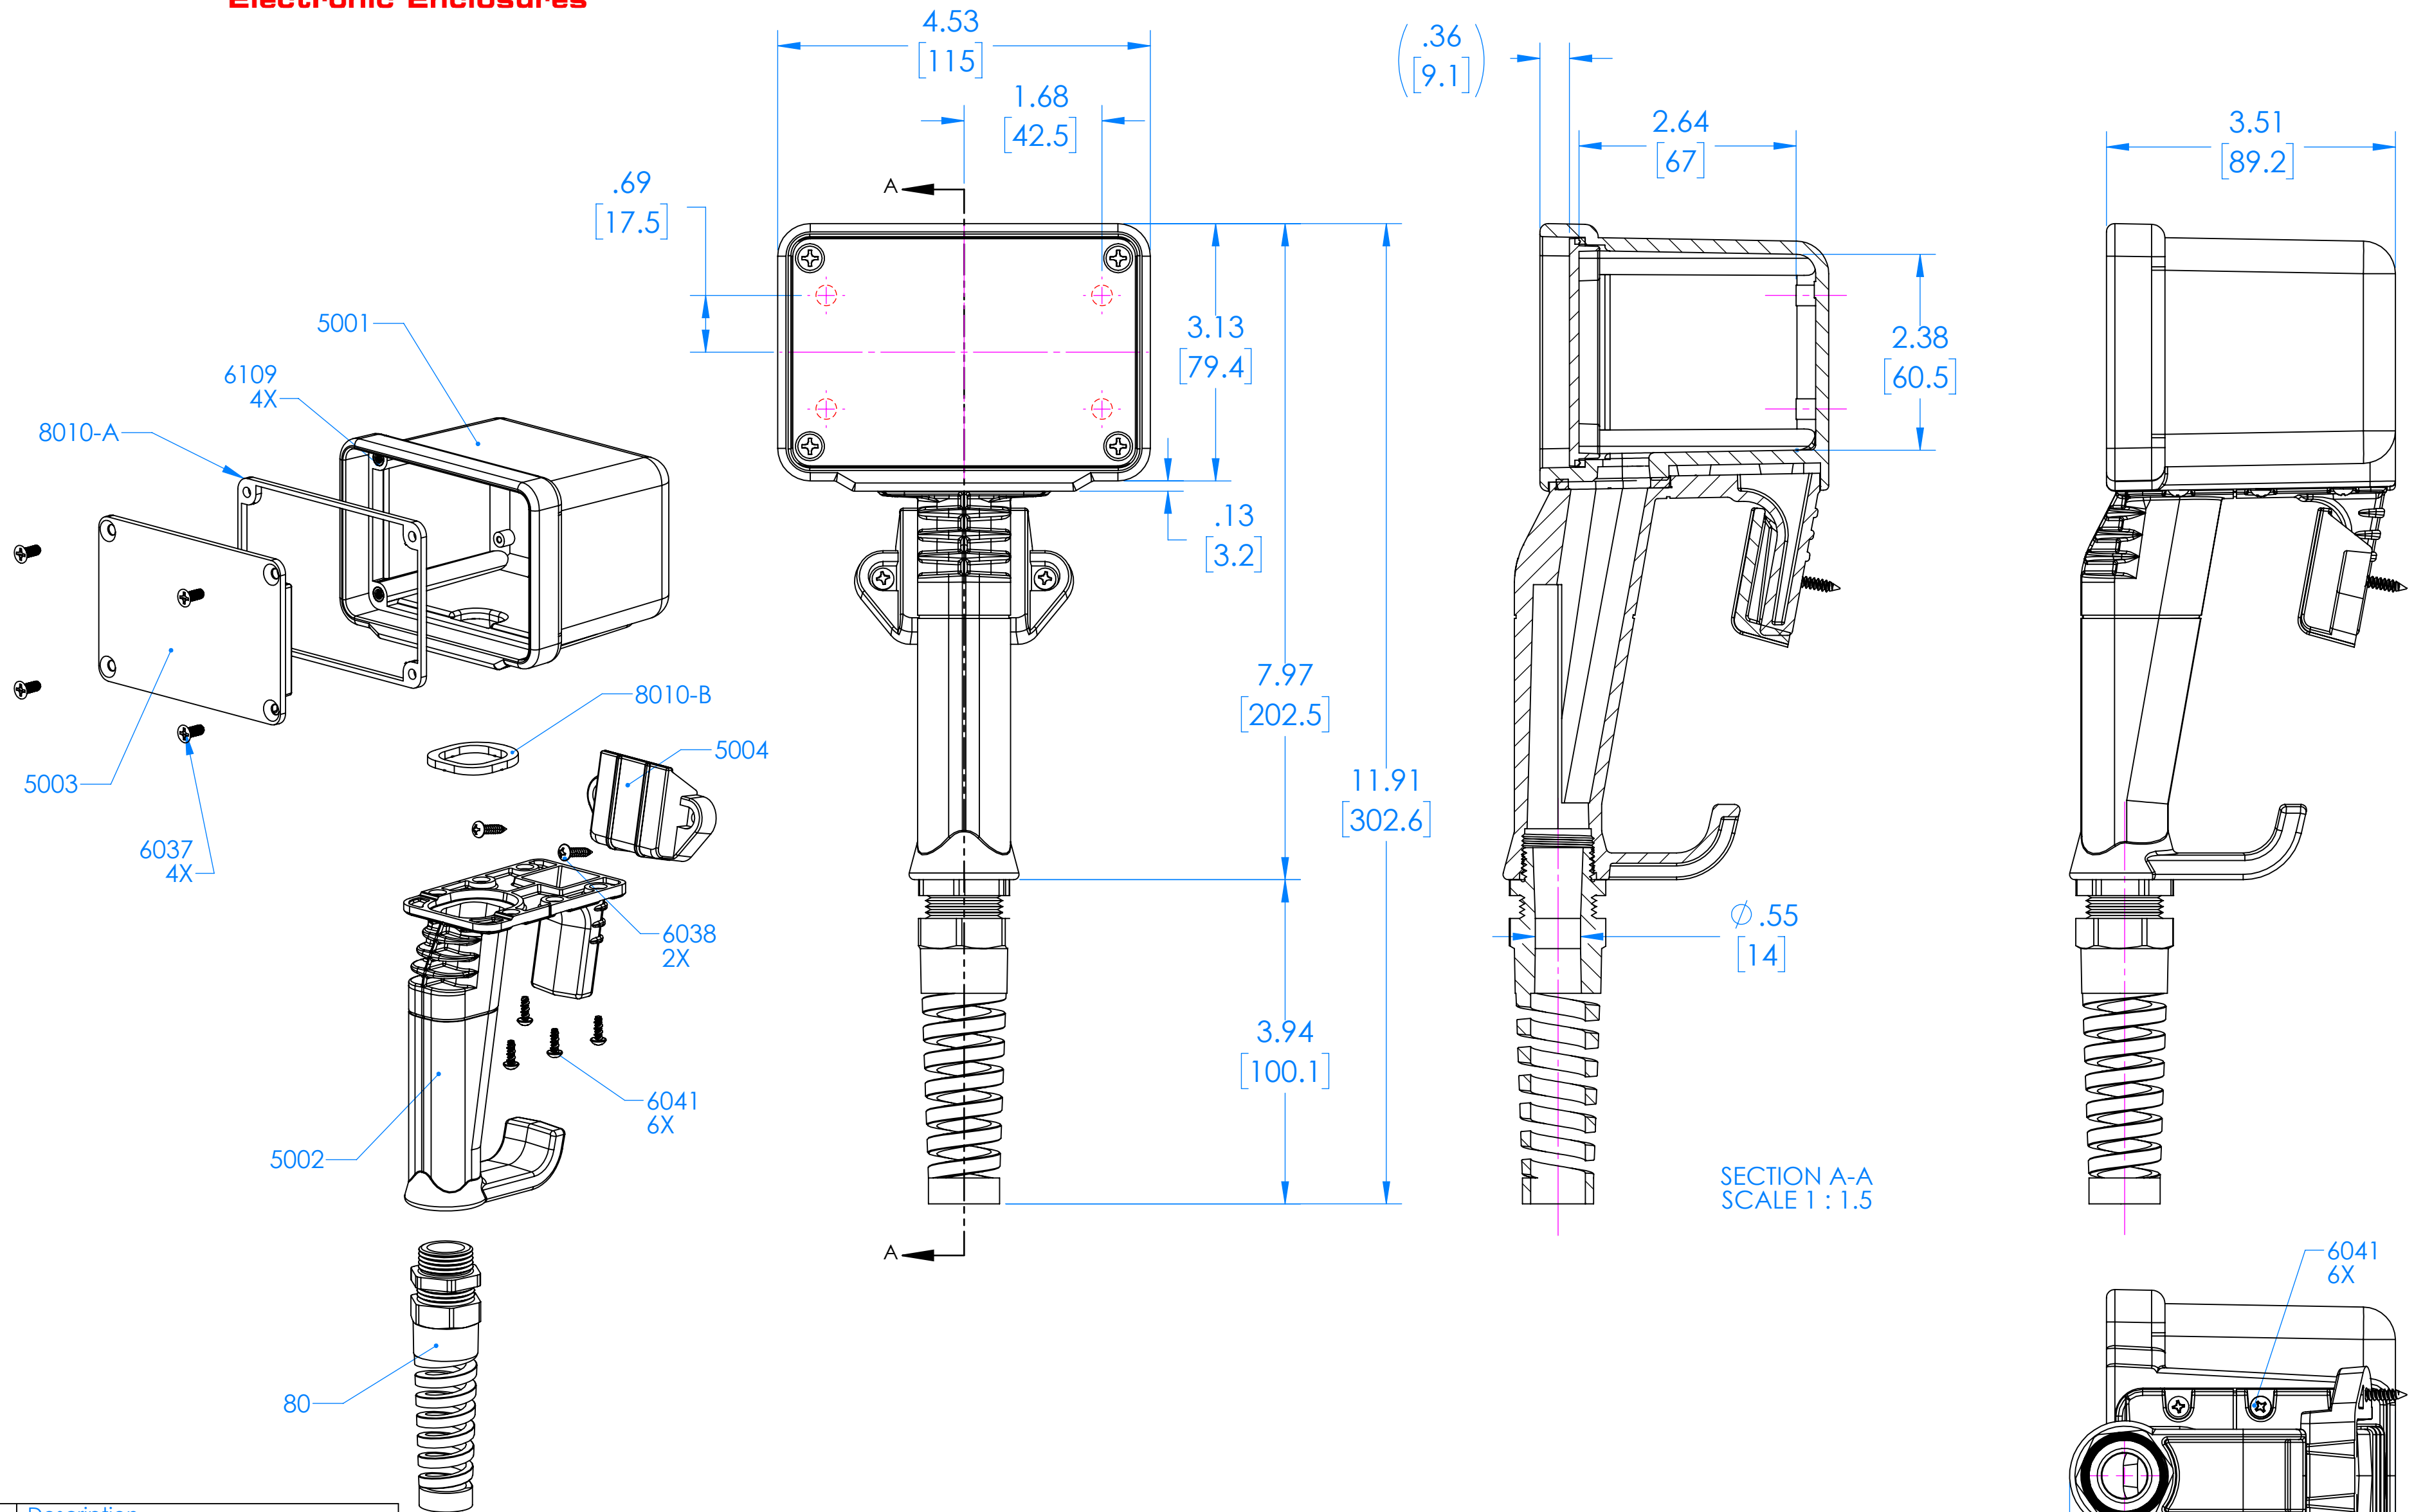

SERPAC P24

Electronic Enclosures

PN	Description
5001	P24 Housing
5002	P24 Handle
5003	P24 Plate
5004	P24 Holder
6109	Threaded Inserts, M4, SL-B-M4-5.8 (4)
80	PG-16 Pigtail
6041	SS Truss Hd, Hi-Lo Screw, #4 x 3/8 (6)
6037	SS Flat Hd. Screw M4 x 10mm (4)
6038	SS Pan Hd Slotted head #6 X 5/8"(2X)
8010-A	P24 Plate Gasket
8010-B	P24 Handle Gasket

- Notes:
- Unit is shipped with Handle/Housing gasket installed. Plate to Housing gasket is user installed.
 - Dim's in Inch/[mm].
 - Standard Material is UL94 HB Polyester (Yellow or Black).
 - Watertight enclosure meets or exceeds Nema 4x / IP66.

SERPAC Plate & Circuit Board for P24 and P26

Electronic Enclosures

PN 5003 P24 PLATE (INCLUDED)

PN 5003 PLATE (INCLUDED)

P24-P26 CIRCUIT BOARD (NOT INCLUDED)

THERE IS A 0.030" ±.005" CLEARANCE FROM THE PERIMETER OF THE CIRCUIT BOARD TO THE INTERIOR OF THE ENCLOSURE.