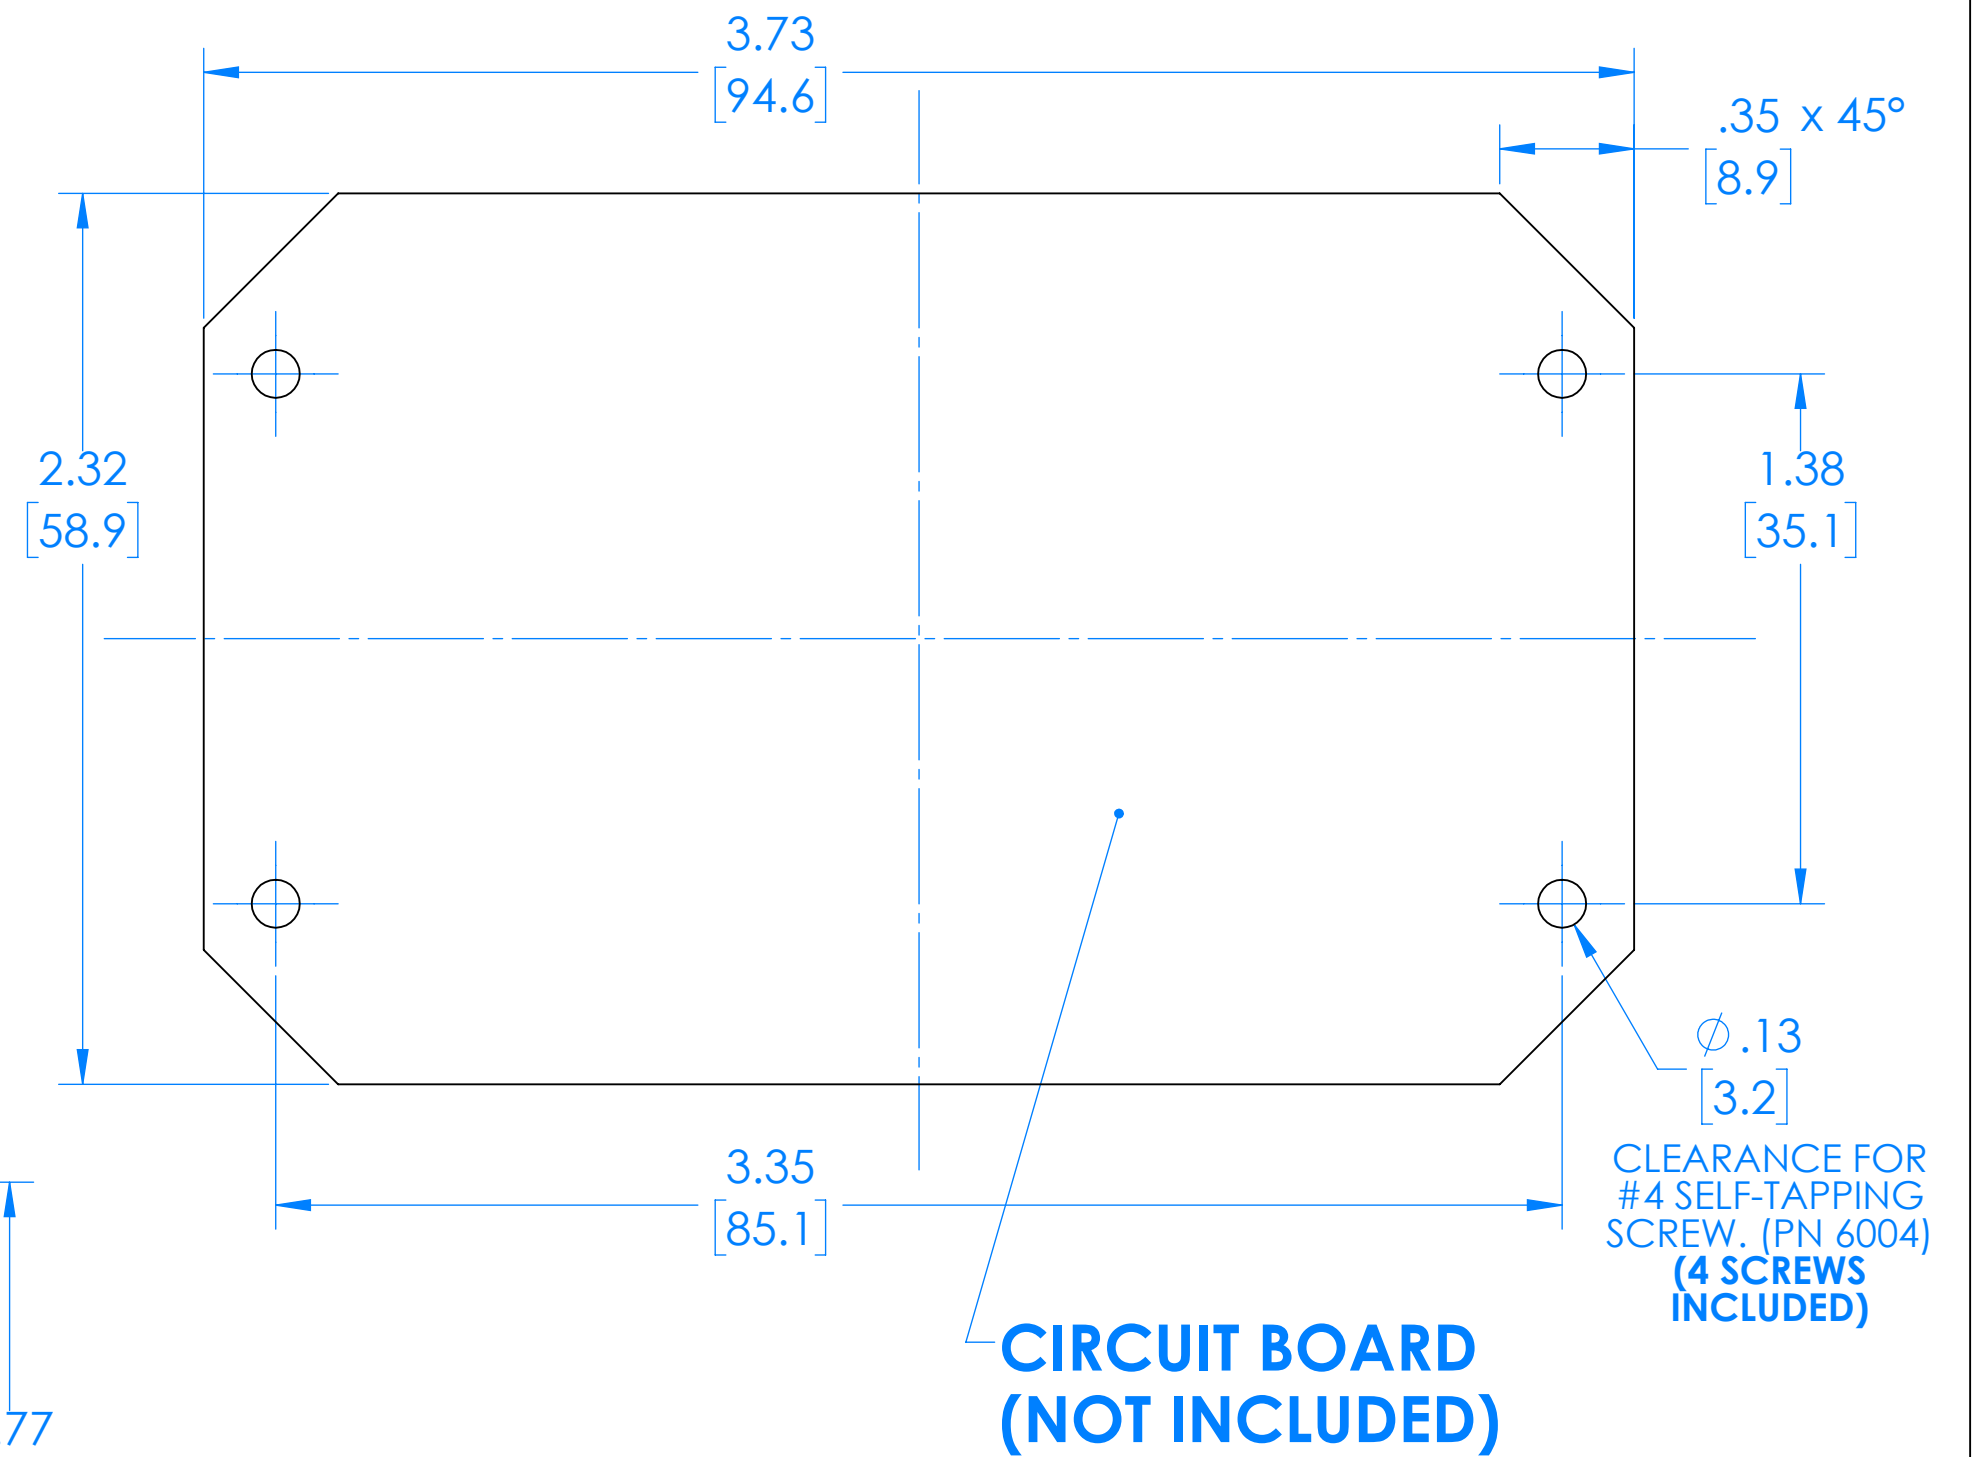

- Notes:
- Unit is shipped with Handle/Housing gasket installed. Plate to Housing gasket is user installed.
 - Dim's in Inch/[mm].
 - Standard Material is UL94 HB Polyester (Yellow or Black).
 - Watertight enclosure meets or exceeds NEMA 4x / IP66.

SERPAC Plate & Circuit Board for P26

Electronic Enclosures

PN 5003 PLATE (INCLUDED)

PN 5003 PLATE (INCLUDED)

P26 CIRCUIT BOARD (NOT INCLUDED)

X-ON Electronics

Largest Supplier of Electrical and Electronic Components