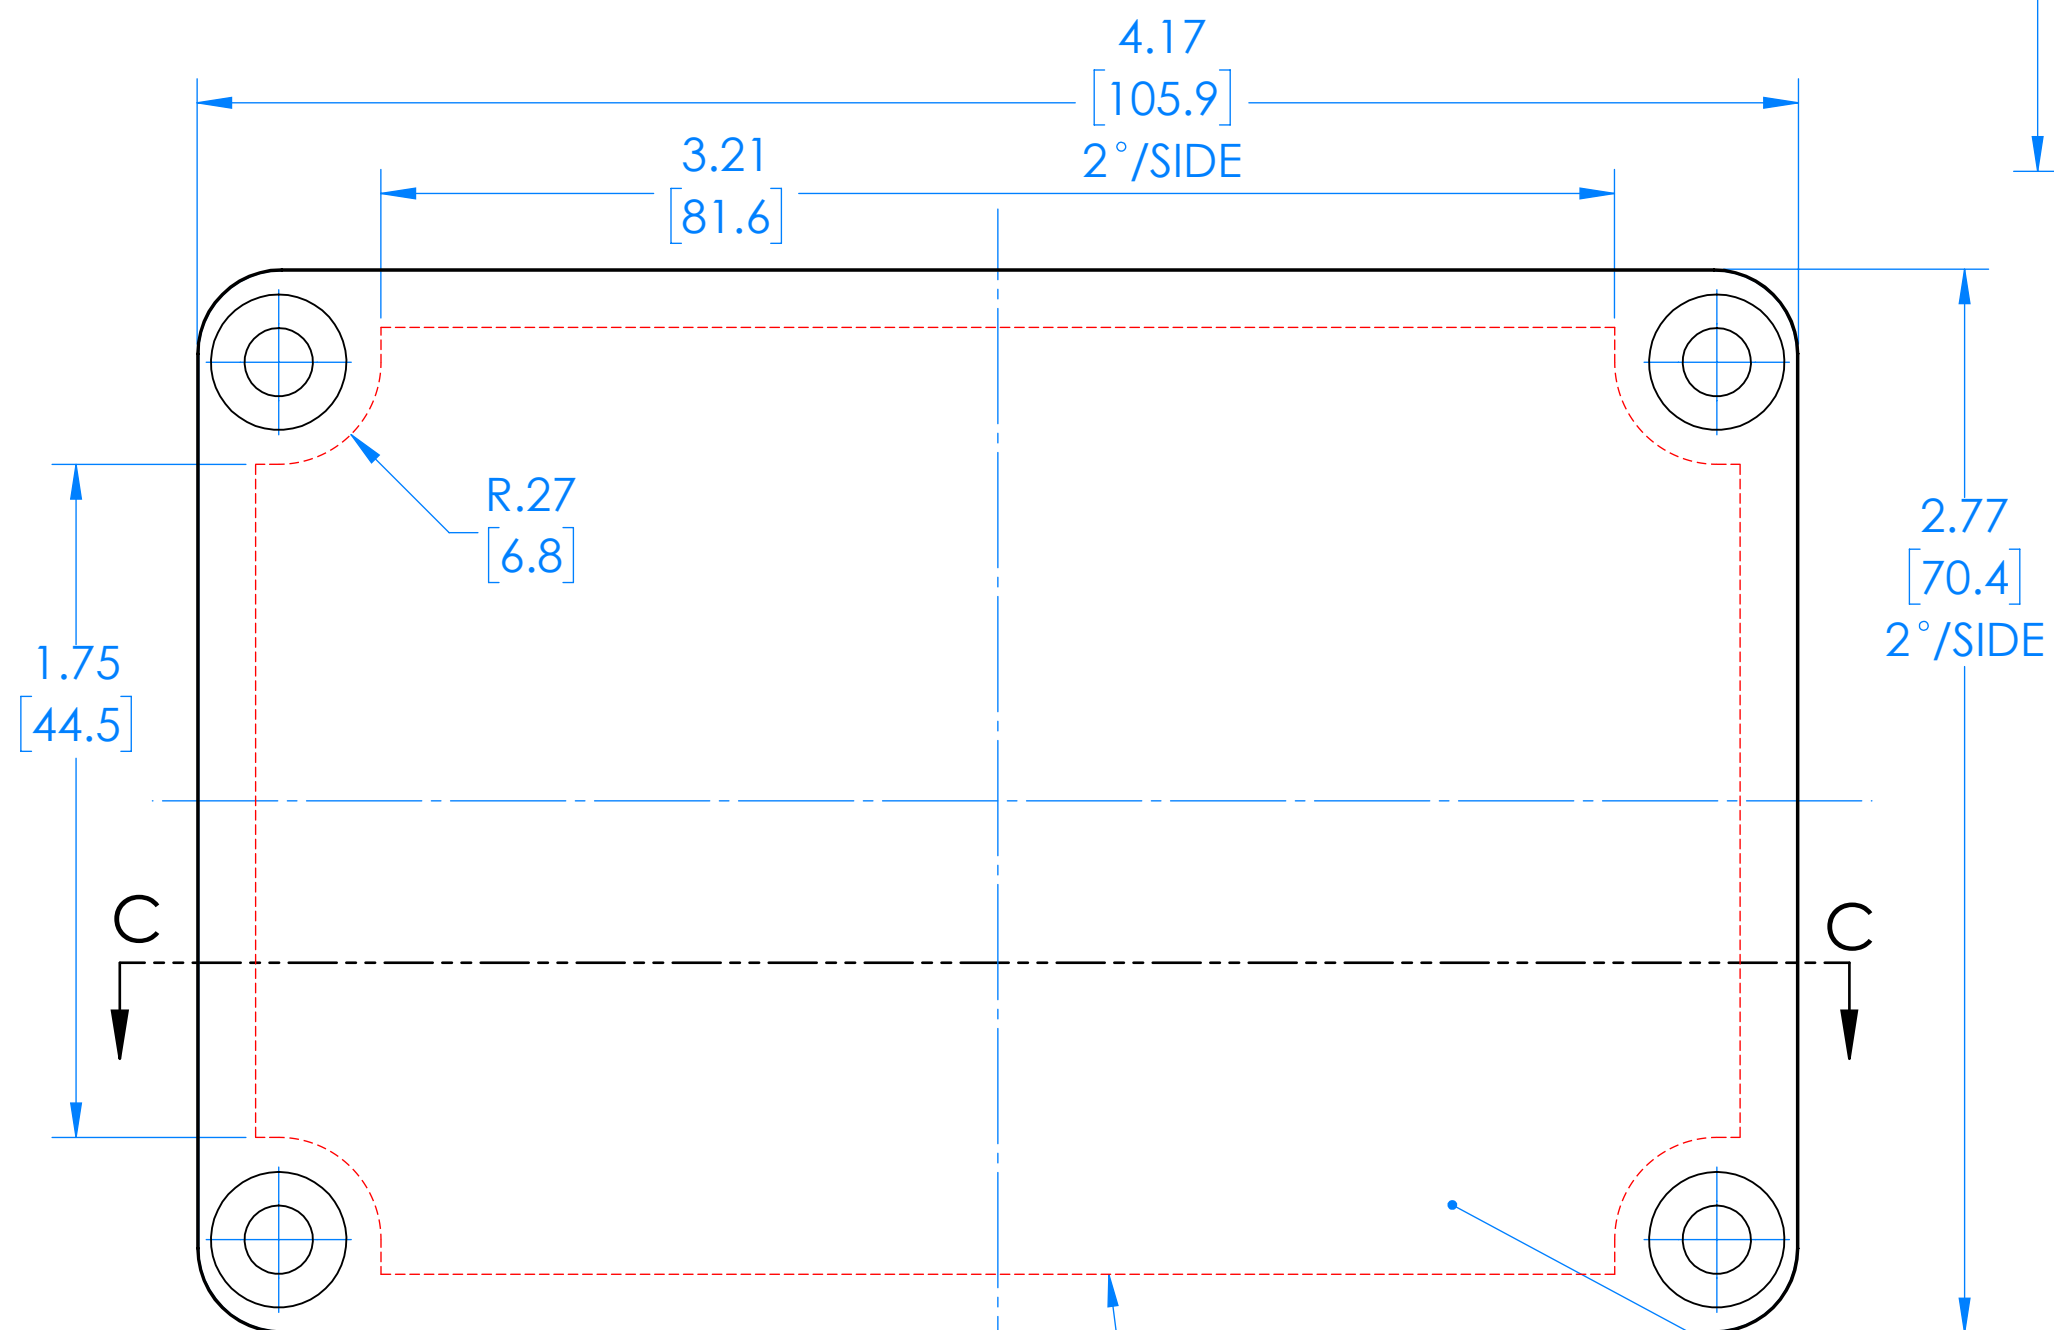

SERPAC P26

Electronic Enclosures

PN	Description
5006	P26 Housing
5002	P24 Handle
5003	P24 Plate
5004	P24 Holder
6109	Threaded Inserts, M4, SL-B-M4-5.8 (4)
80	PG-16 Pigtail
6041	SS Truss Hd, Hi-Lo Screw, #4 x 3/8" (6)
6037	SS Flat Hd. Screw M4 X 10mm (4)
6038	SS #6 X 5/8" Screw Phil Pan (2)
8010-A	P24 Housing Gasket
8010-B	P24 Handle Gasket
6004	#4 Self-tapping screws (4)

- Notes:
- Unit is shipped with Handle/Housing gasket installed. Plate to Housing gasket is user installed.
 - Dim's in Inch/[mm].
 - Standard Material is UL94 HB Polyester (Yellow or Black).
 - Watertight enclosure meets or exceeds NEMA 4x / IP66.

SERPAC Plate & Circuit Board for P26

Electronic Enclosures

PN 5003 PLATE (INCLUDED)

PN 5003 PLATE (INCLUDED)

P26 CIRCUIT BOARD (NOT INCLUDED)

X-ON Electronics

Largest Supplier of Electrical and Electronic Components