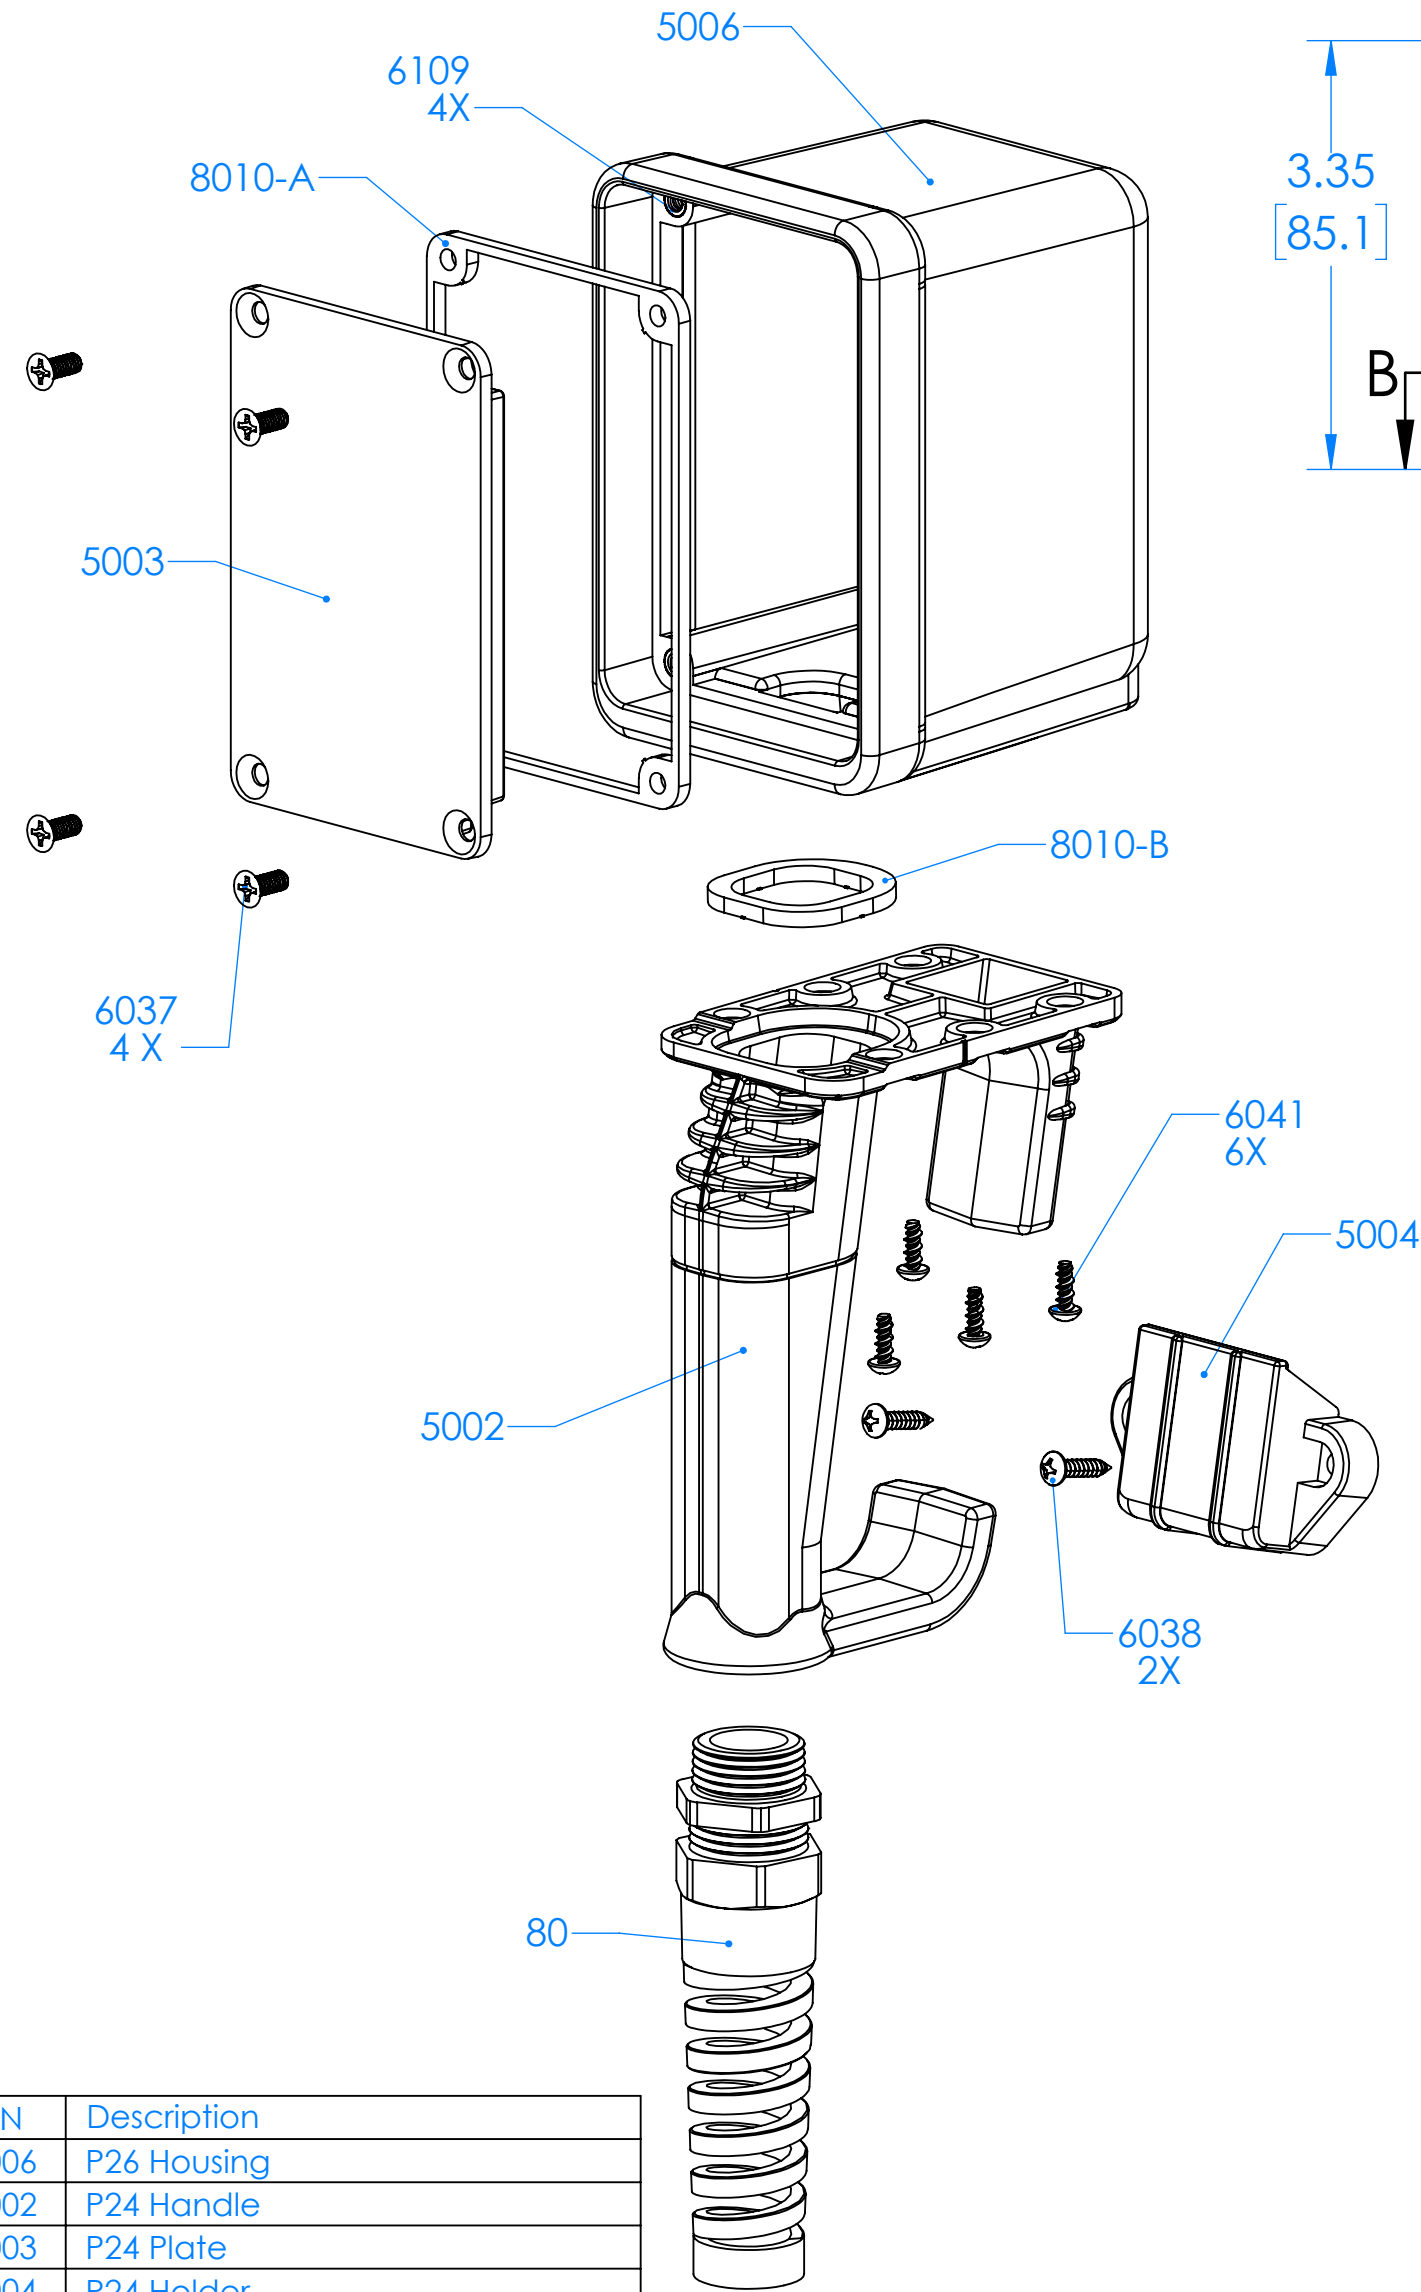

SERPAC P26

Electronic Enclosures

PN	Description
5006	P26 Housing
5002	P24 Handle
5003	P24 Plate
5004	P24 Holder
6109	Threaded Inserts, M4, SL-B-M4-5.8 (4)
80	PG-16 Pigtail
6041	SS Truss Hd, Hi-Lo Screw, #4 x 3/8" (6)
6037	SS Flat Hd. Screw M4 X 10mm (4)
6038	SS #6 X 5/8" Screw Phil Pan (2)
8010-A	P24 Housing Gasket
8010-B	P24 Handle Gasket
6004	#4 Self-tapping screws (4)

- Notes:
- Unit is shipped with Handle/Housing gasket installed. Plate to Housing gasket is user installed.
 - Dim's in Inch/[mm].
 - Standard Material is UL94 HB Polyester (Yellow or Black).
 - Watertight enclosure meets or exceeds NEMA 4x / IP66.

SERPAC Plate & Circuit Board for P26

Electronic Enclosures

PN 5003 PLATE (INCLUDED)

PN 5003 PLATE (INCLUDED)

P26 CIRCUIT BOARD (NOT INCLUDED)

X-ON Electronics

Largest Supplier of Electrical and Electronic Components