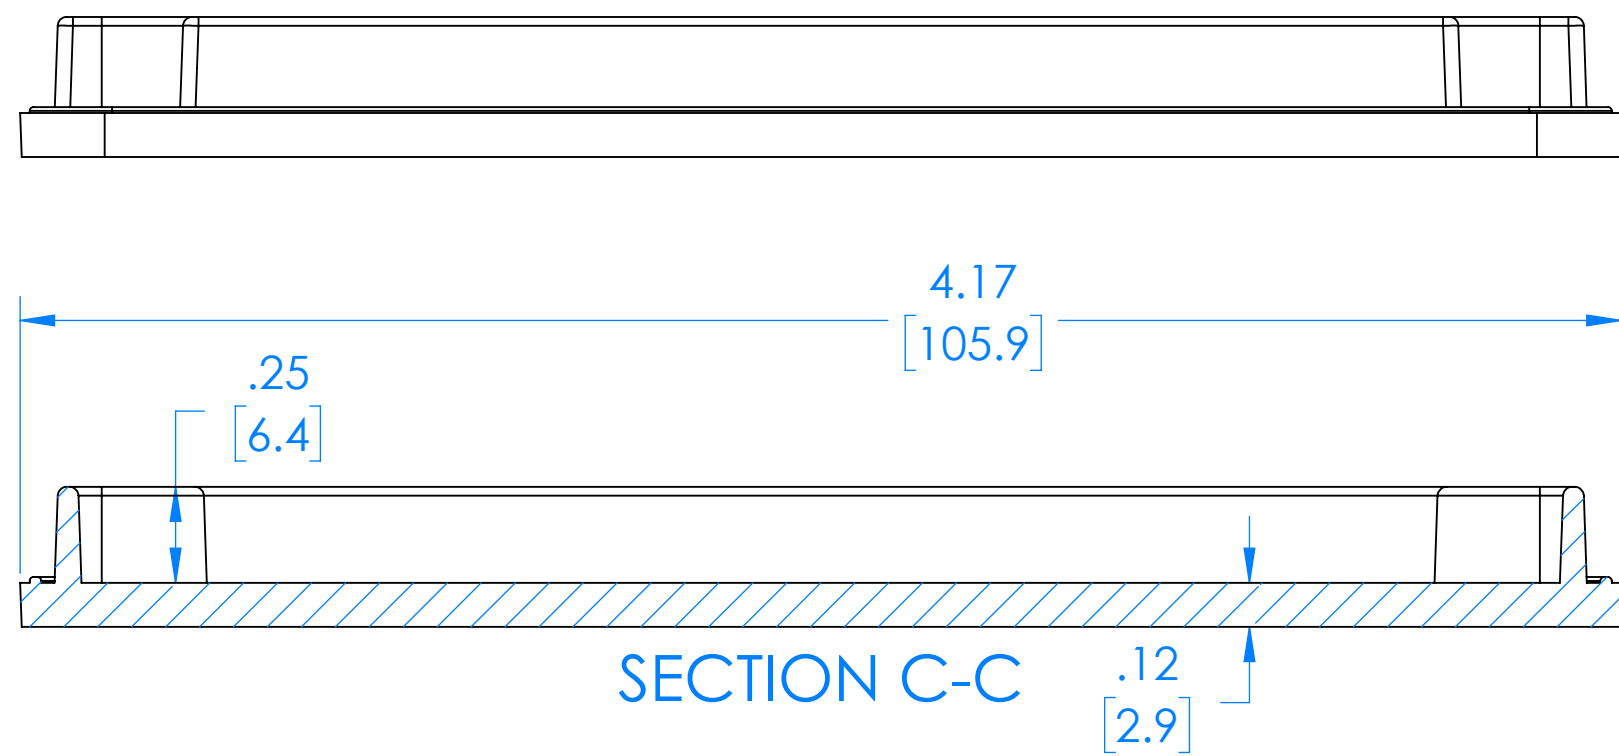

SERPAC P26

Electronic Enclosures

PN	Description
5006	P26 Housing
5002	P24 Handle
5003	P24 Plate
5004	P24 Holder
6109	Threaded Inserts, M4, SL-B-M4-5.8 (4)
80	PG-16 Pigtail
6041	SS Truss Hd, Hi-Lo Screw, #4 x 3/8" (6)
6037	SS Flat Hd. Screw M4 X 10mm (4)
6038	SS #6 X 5/8" Screw Phil Pan (2)
8010-A	P24 Housing Gasket
8010-B	P24 Handle Gasket
6004	#4 Self-tapping screws (4)

- Notes:
- Unit is shipped with Handle/Housing gasket installed. Plate to Housing gasket is user installed.
 - Dim's in Inch/[mm].
 - Standard Material is UL94 HB Polyester (Yellow or Black).
 - Watertight enclosure meets or exceeds NEMA 4x / IP66.

SERPAC Plate & Circuit Board for P26

Electronic Enclosures

PN 5003 PLATE (INCLUDED)

PN 5003 PLATE (INCLUDED)

P26 CIRCUIT BOARD (NOT INCLUDED)

X-ON Electronics

Largest Supplier of Electrical and Electronic Components