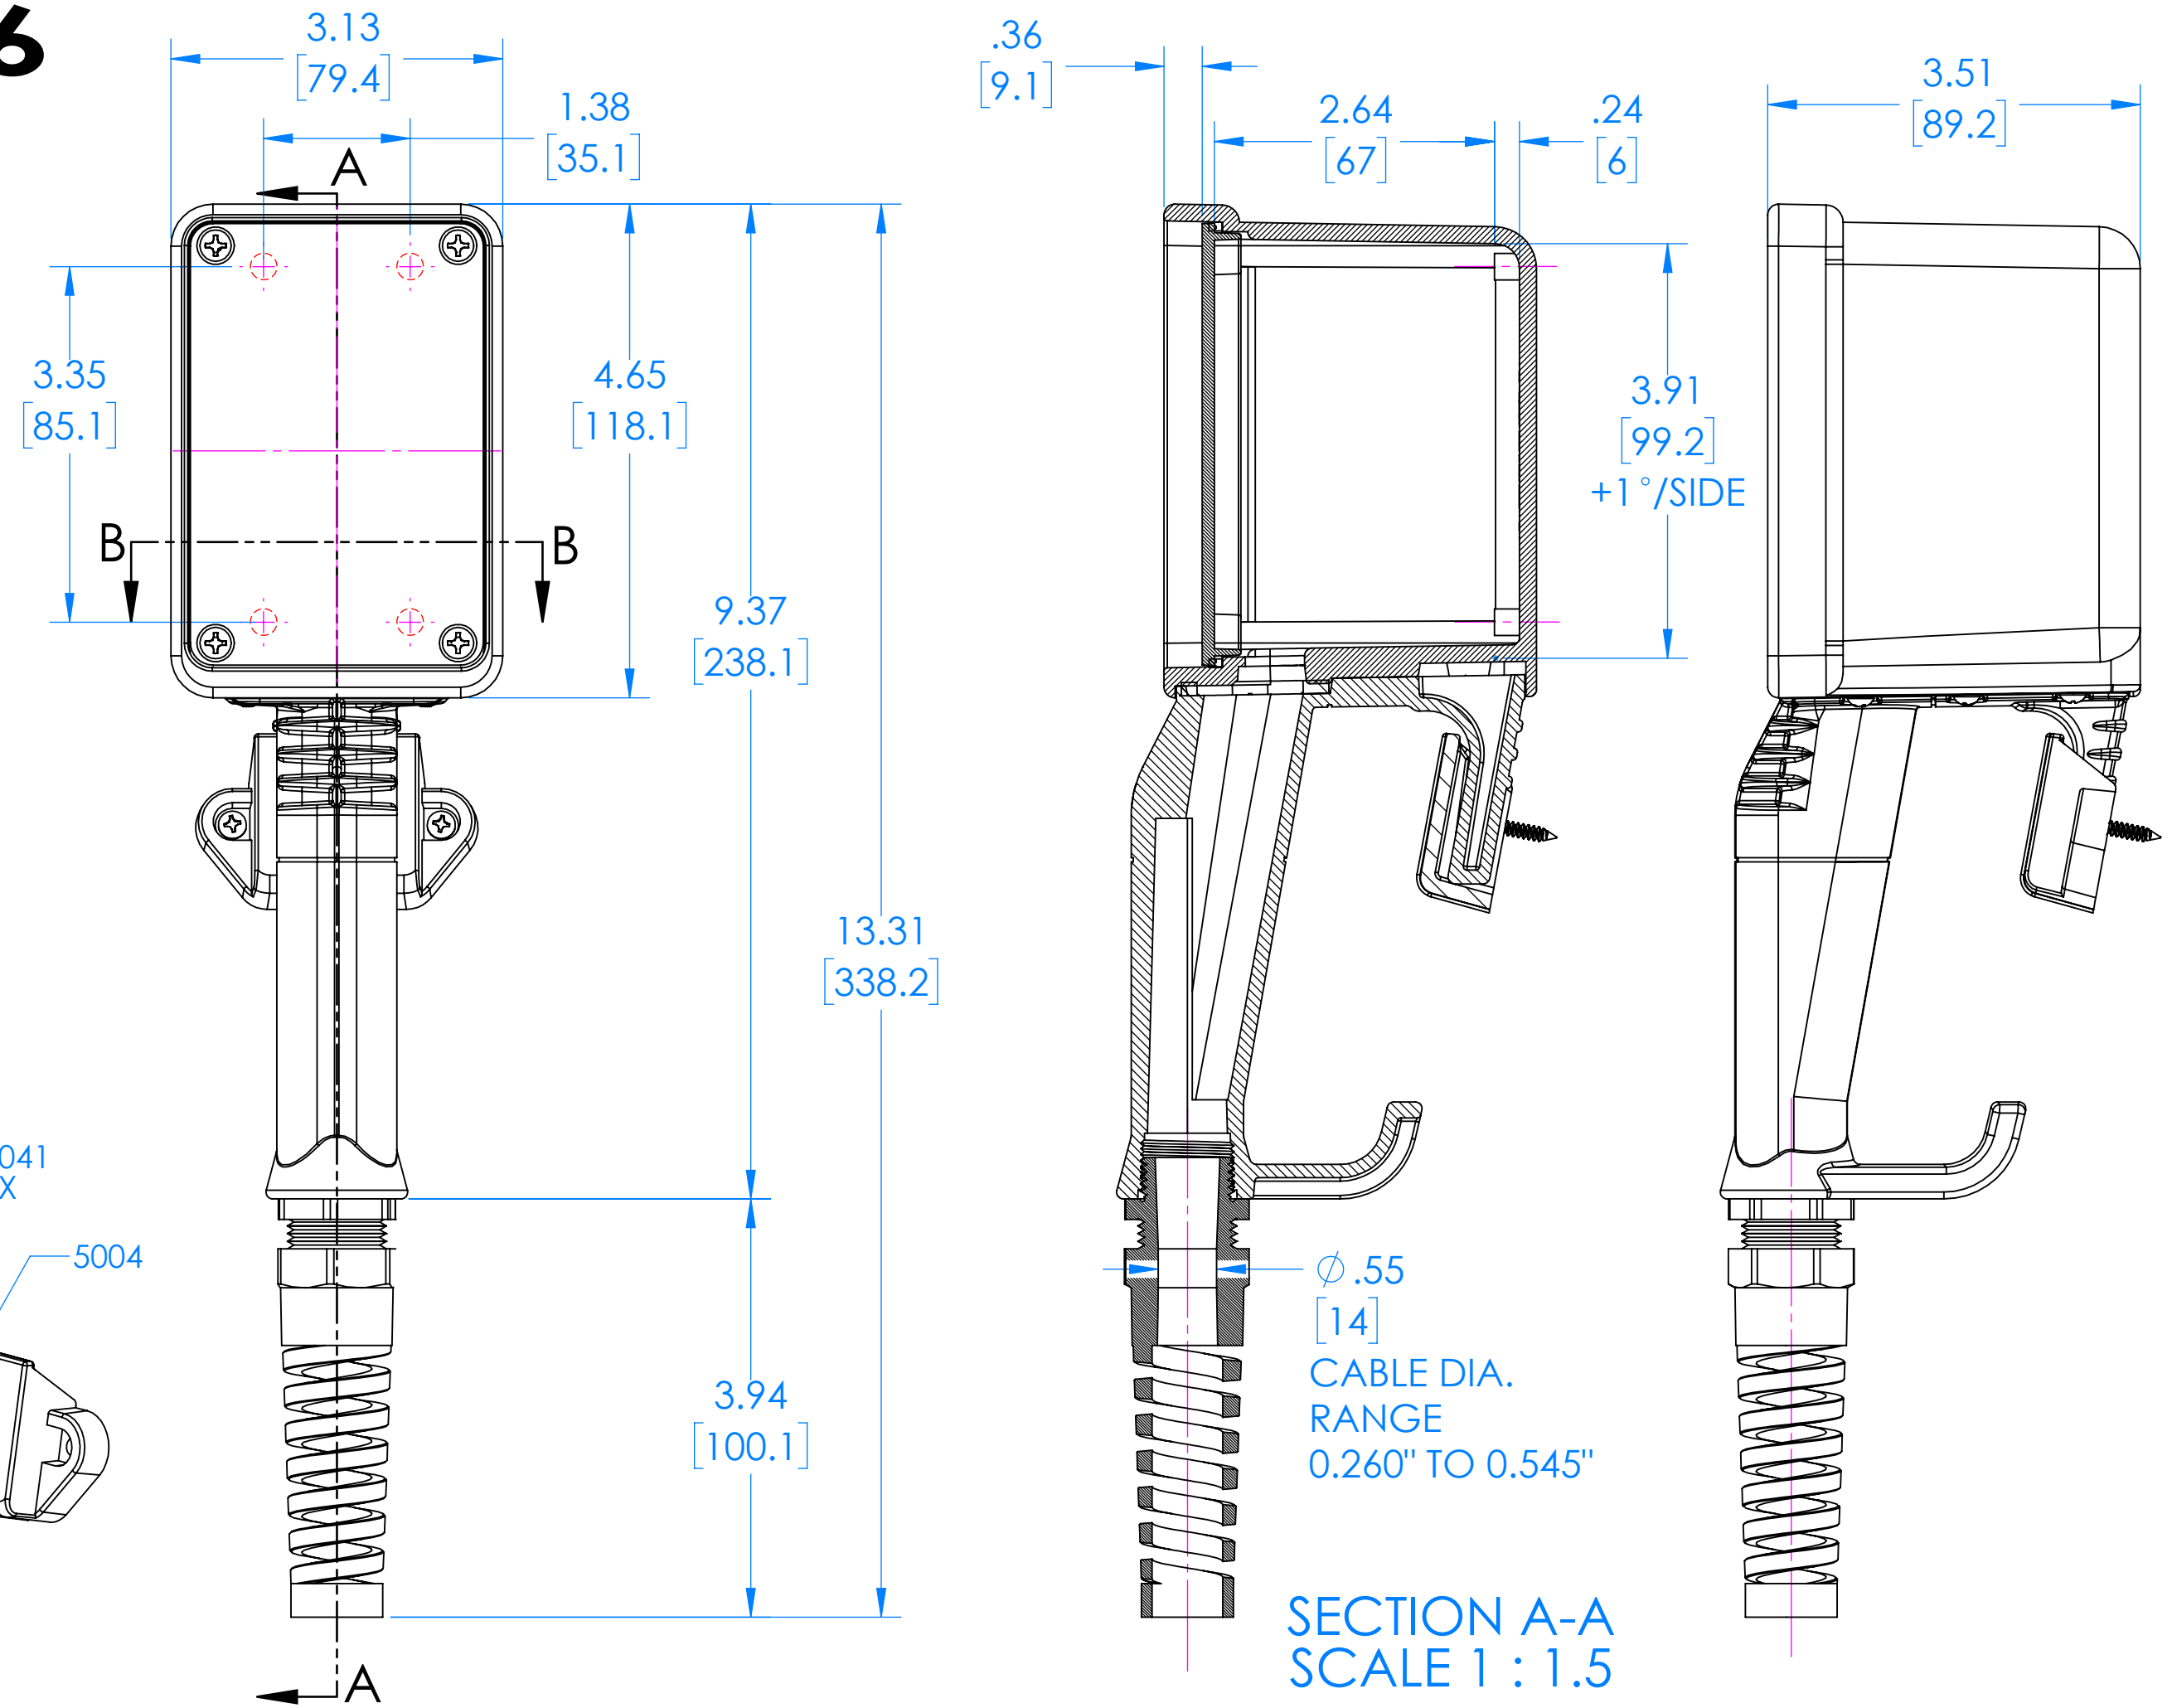

SERPAC P26

Electronic Enclosures

PN	Description
5006	P26 Housing
5002	P24 Handle
5003	P24 Plate
5004	P24 Holder
6109	Threaded Inserts, M4, SL-B-M4-5.8 (4)
80	PG-16 Pigtail
6041	SS Truss Hd, Hi-Lo Screw, #4 x 3/8" (6)
6037	SS Flat Hd. Screw M4 X 10mm (4)
6038	SS #6 X 5/8" Screw Phil Pan (2)
8010-A	P24 Housing Gasket
8010-B	P24 Handle Gasket
6004	#4 Self-tapping screws (4)

- Notes:
- Unit is shipped with Handle/Housing gasket installed. Plate to Housing gasket is user installed.
 - Dim's in Inch/[mm].
 - Standard Material is UL94 HB Polyester (Yellow or Black).
 - Watertight enclosure meets or exceeds NEMA 4x / IP66.

SERPAC Plate & Circuit Board for P26

Electronic Enclosures

PN 5003 PLATE (INCLUDED)

PN 5003 PLATE (INCLUDED)

P26 CIRCUIT BOARD (NOT INCLUDED)

X-ON Electronics

Largest Supplier of Electrical and Electronic Components