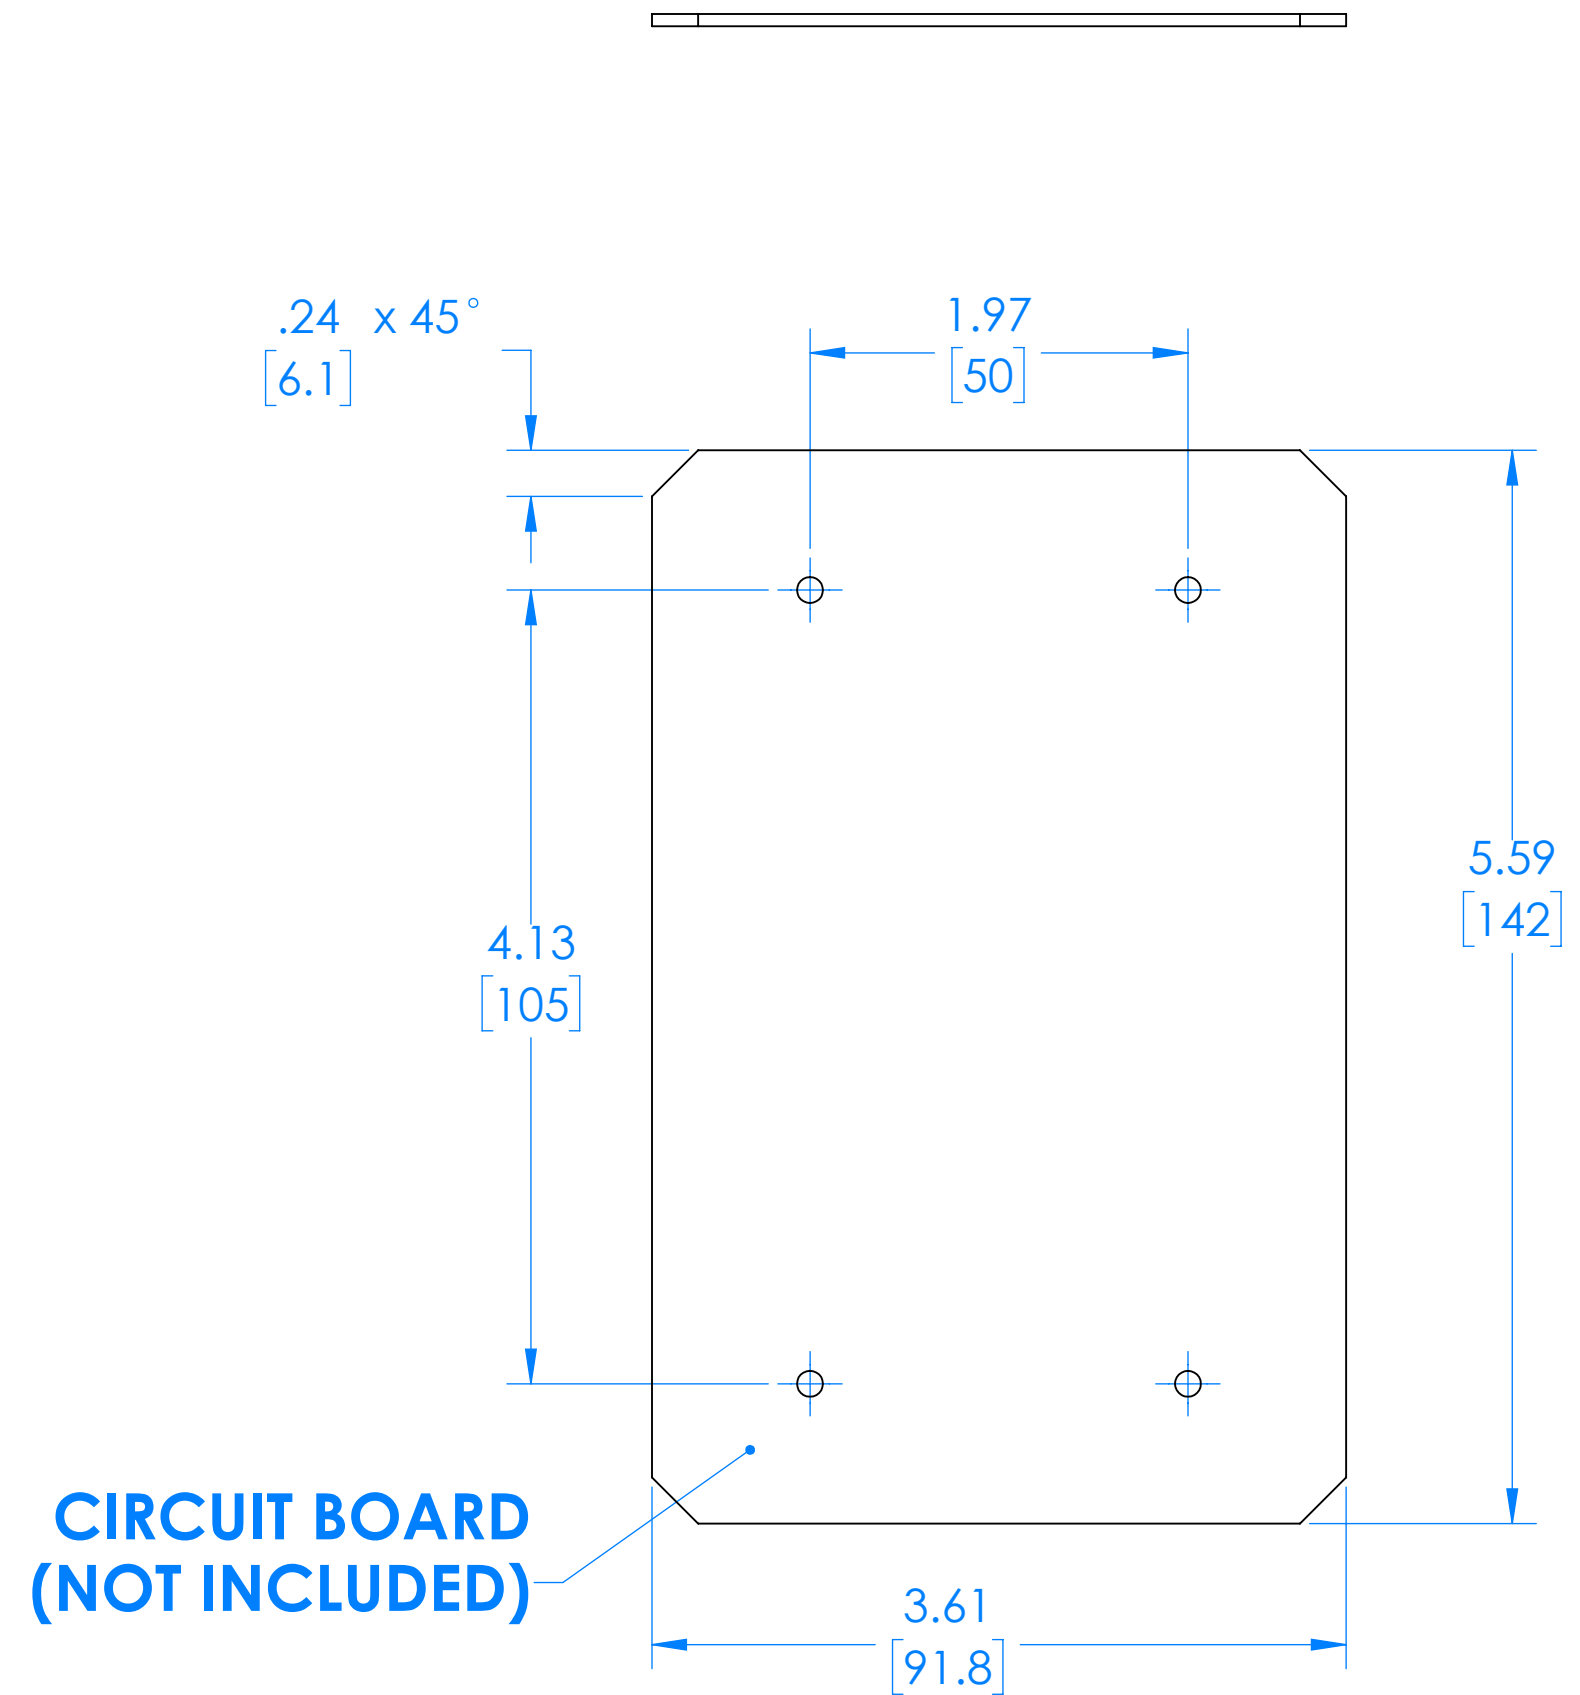

SECTION A-A
SCALE 1 : 1.5

PN	Description
5007	P30 Housing
5002	P24 Handle
5013	P30 Plate
5004	P24 Holder
6109	Threaded Inserts, M4, SL-B-M4-5.8
80	PG-16 Pigtail
6036	Truss Hd, Hi-Lo Screw, #4 x 1/4
6037	Screw M4 X 10mm
6038	SS Phil Flat Hd Screw, M4 x 10mm
8013-A	P30 Plate Gasket
8010-B	P24 Handle Gasket

Notes:

- Unit is shipped with Handle/Housing gasket installed. Plate to Housing gasket is user installed.
- Dim's in Inch/[mm].
- Standard Material is UL94 HB Polyester (Yellow or Black).
- Watertight enclosure meets or exceeds Nema 4x / IP66.

SERPAC Plate & Circuit Board for P30

Electronic Enclosures

PN 5013 P30 PLATE (INCLUDED)

P30 CIRCUIT BOARD (NOT INCLUDED)

THERE IS A 0.030" ±.005" CLEARANCE FROM THE PERIMETER OF THE CIRCUIT BOARD TO THE INTERIOR OF THE ENCLOSURE.