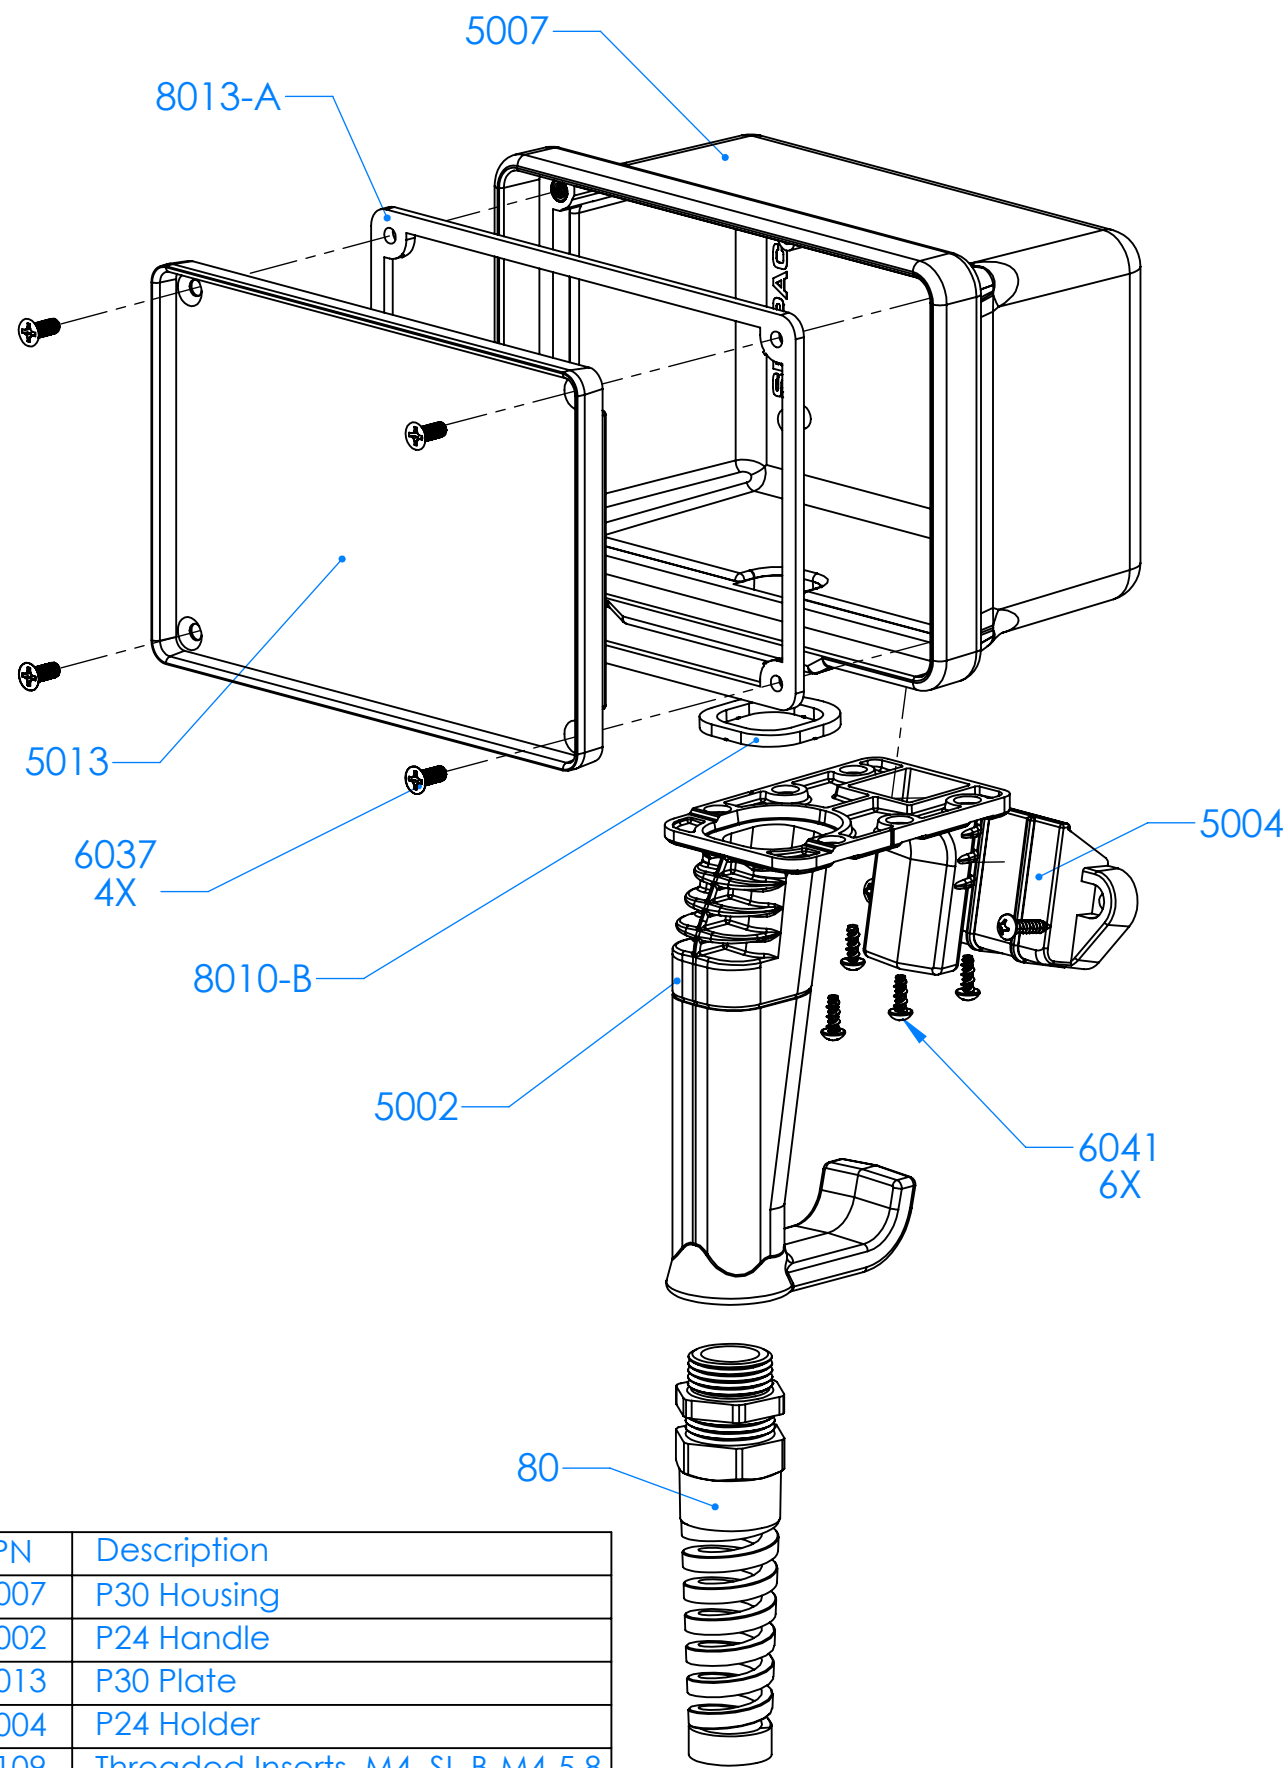

SECTION A-A
SCALE 1 : 1.5

PN	Description
5007	P30 Housing
5002	P24 Handle
5013	P30 Plate
5004	P24 Holder
6109	Threaded Inserts, M4, SL-B-M4-5.8
80	PG-16 Pigtail
6036	Truss Hd, Hi-Lo Screw, #4 x 1/4
6037	Screw M4 X 10mm
6038	SS Phil Flat Hd Screw, M4 x 10mm
8013-A	P30 Plate Gasket
8010-B	P24 Handle Gasket

Notes:

- Unit is shipped with Handle/Housing gasket installed. Plate to Housing gasket is user installed.
- Dim's in Inch/[mm].
- Standard Material is UL94 HB Polyester (Yellow or Black).
- Watertight enclosure meets or exceeds Nema 4x / IP66.

SERPAC Plate & Circuit Board for P30

Electronic Enclosures

PN 5013 P30 PLATE (INCLUDED)

P30 CIRCUIT BOARD (NOT INCLUDED)

THERE IS A 0.030" ±.005" CLEARANCE FROM THE PERIMETER OF THE CIRCUIT BOARD TO THE INTERIOR OF THE ENCLOSURE.