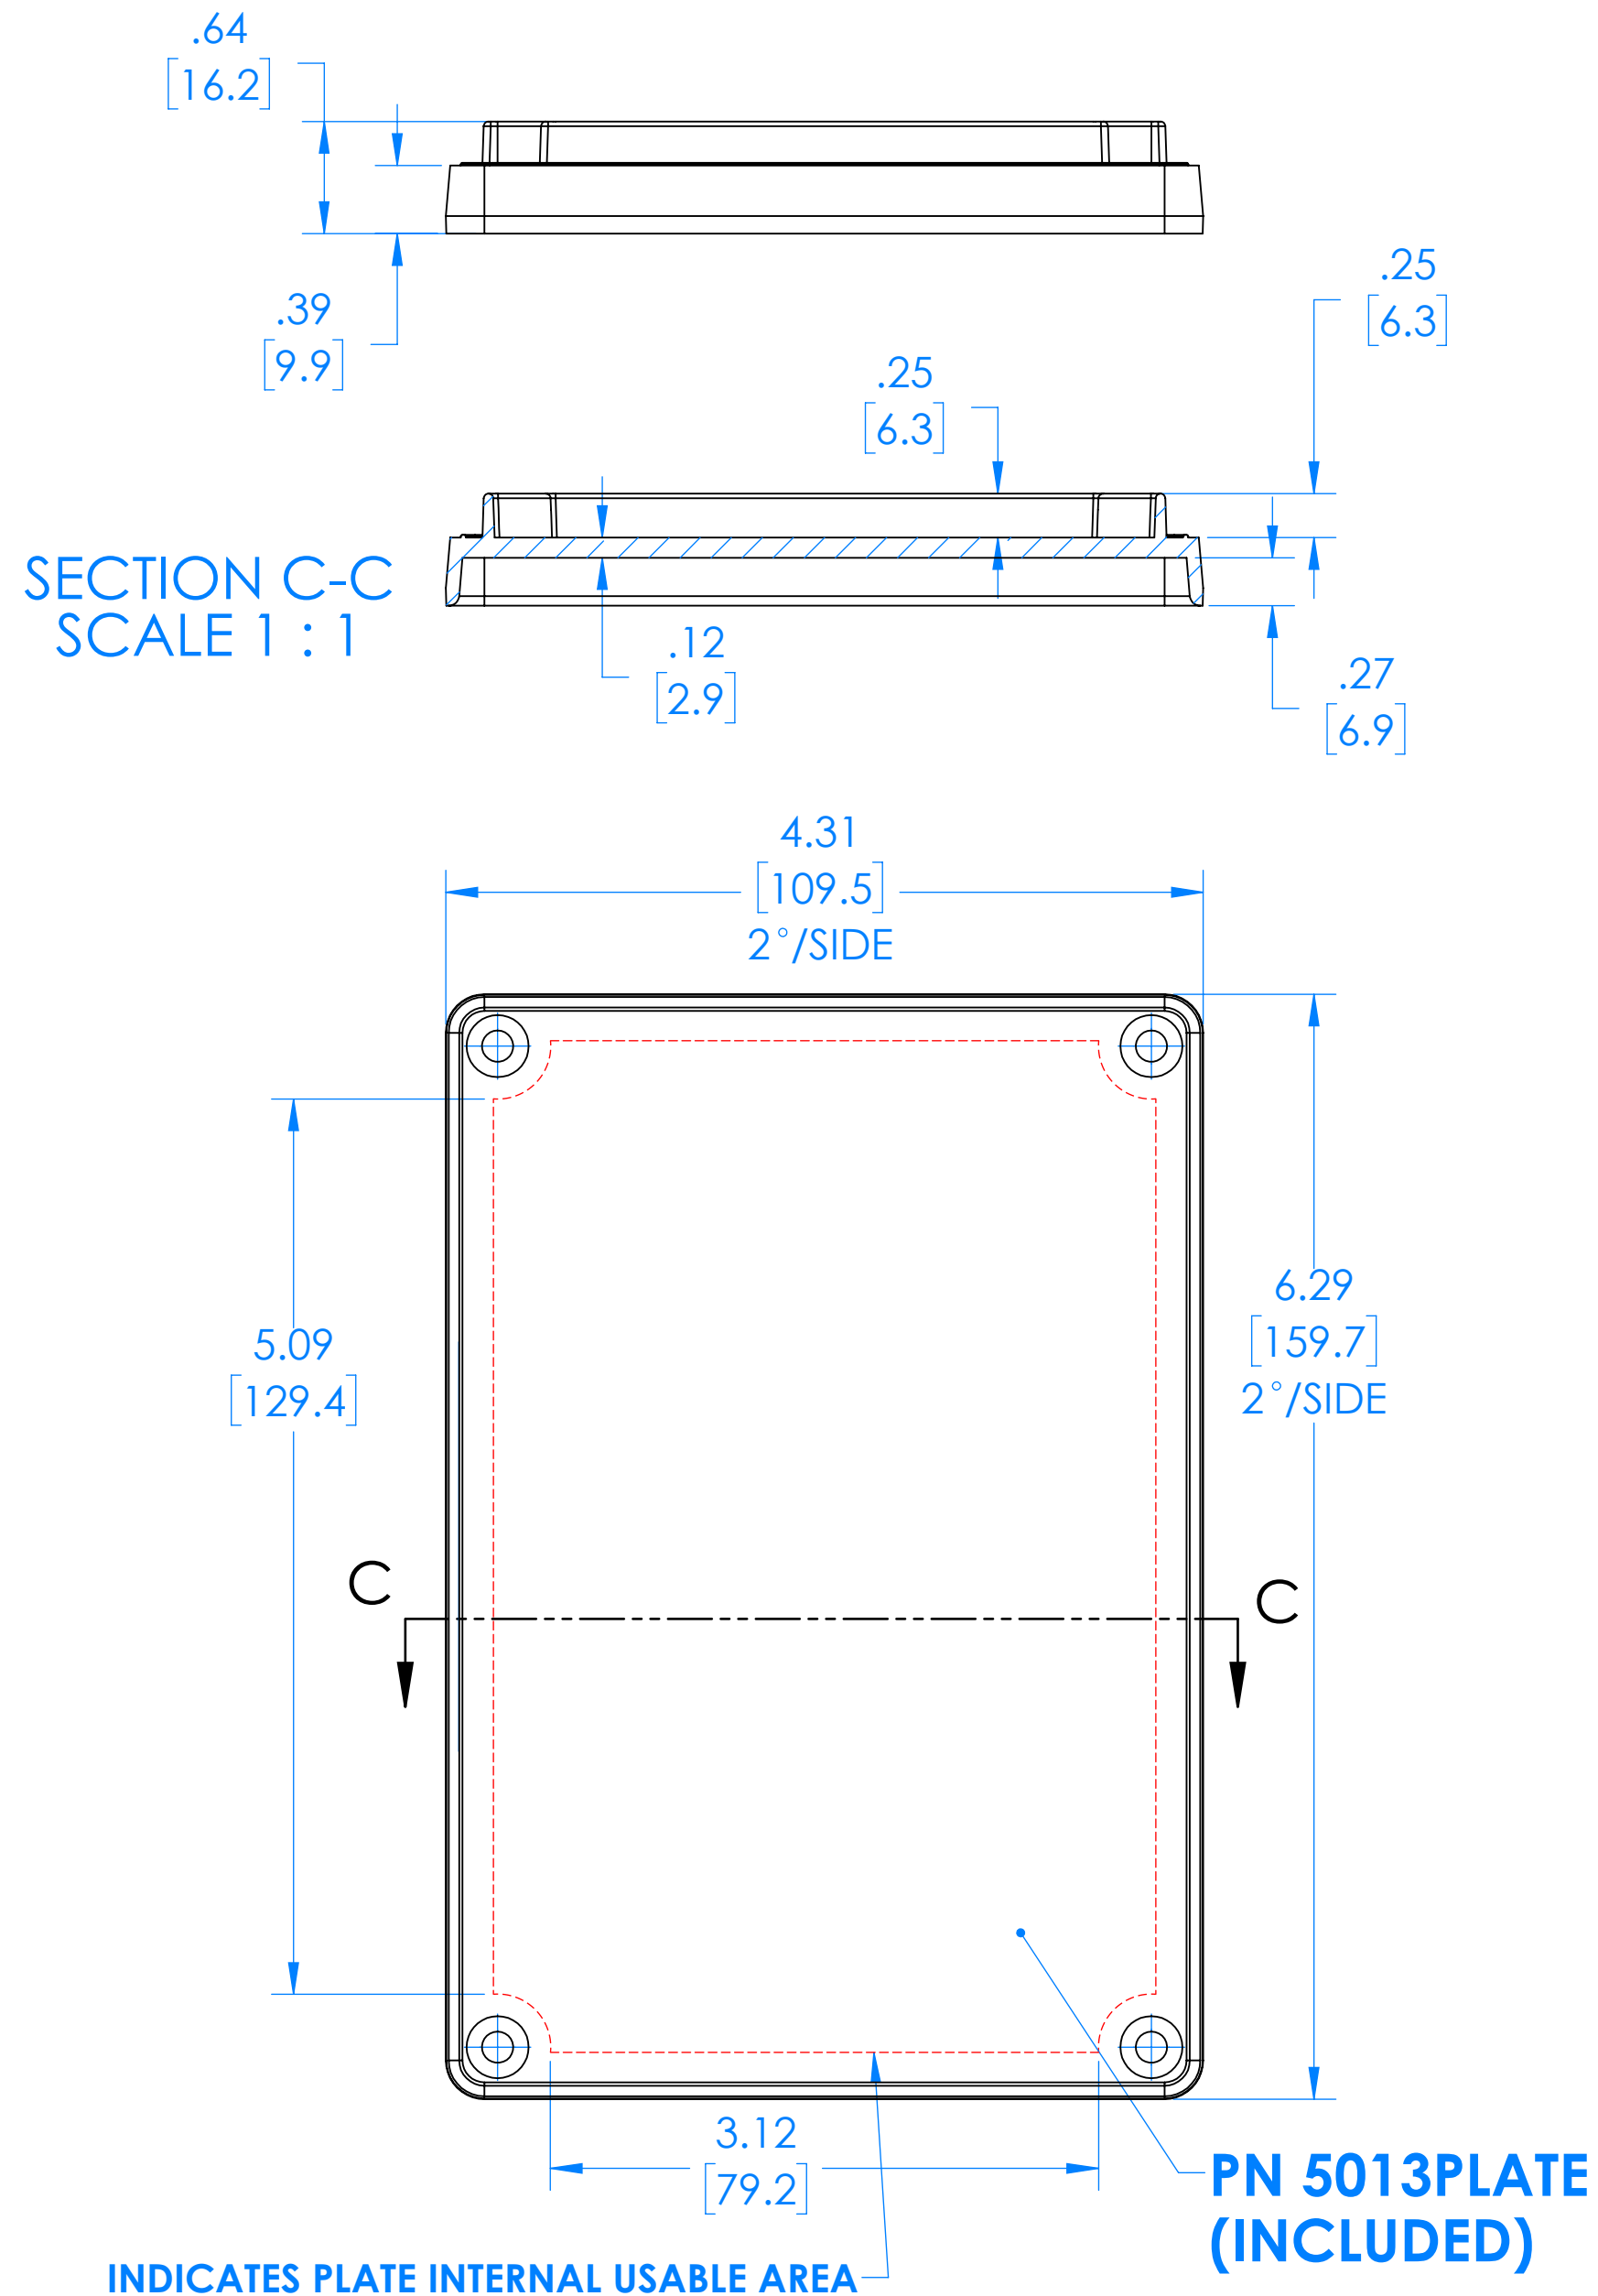

SECTION A-A
SCALE 1 : 1.5

PN	Description
5007	P30 Housing
5002	P24 Handle
5013	P30 Plate
5004	P24 Holder
6109	Threaded Inserts, M4, SL-B-M4-5.8
80	PG-16 Pigtail
6036	Truss Hd, Hi-Lo Screw, #4 x 1/4
6037	Screw M4 X 10mm
6038	SS Phil Flat Hd Screw, M4 x 10mm
8013-A	P30 Plate Gasket
8010-B	P24 Handle Gasket

Notes:

- Unit is shipped with Handle/Housing gasket installed. Plate to Housing gasket is user installed.
- Dim's in Inch/[mm].
- Standard Material is UL94 HB Polyester (Yellow or Black).
- Watertight enclosure meets or exceeds Nema 4x / IP66.

SERPAC Plate & Circuit Board for P30

Electronic Enclosures

PN 5013 P30 PLATE (INCLUDED)

P30 CIRCUIT BOARD (NOT INCLUDED)

THERE IS A 0.030" ±.005" CLEARANCE FROM THE PERIMETER OF THE CIRCUIT BOARD TO THE INTERIOR OF THE ENCLOSURE.