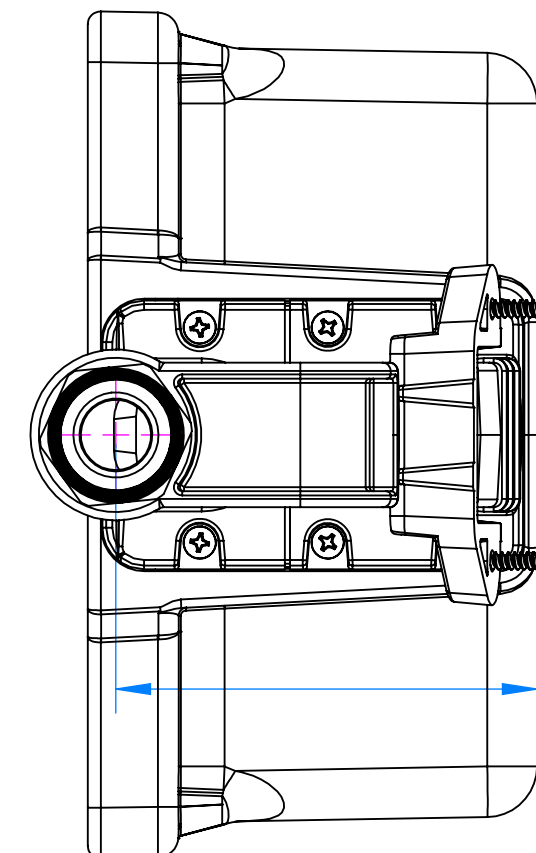

SECTION A-A
SCALE 1 : 1.5

PN	Description
5007	P30 Housing
5002	P24 Handle
5013	P30 Plate
5004	P24 Holder
6109	Threaded Inserts, M4, SL-B-M4-5.8
80	PG-16 Pigtail
6036	Truss Hd, Hi-Lo Screw, #4 x 1/4
6037	Screw M4 X 10mm
6038	SS Phil Flat Hd Screw, M4 x 10mm
8013-A	P30 Plate Gasket
8010-B	P24 Handle Gasket

Notes:

- Unit is shipped with Handle/Housing gasket installed. Plate to Housing gasket is user installed.
- Dim's in Inch/[mm].
- Standard Material is UL94 HB Polyester (Yellow or Black).
- Watertight enclosure meets or exceeds Nema 4x / IP66.

SERPAC Plate & Circuit Board for P30

Electronic Enclosures

PN 5013 P30 PLATE (INCLUDED)

P30 CIRCUIT BOARD (NOT INCLUDED)

THERE IS A 0.030" ±.005" CLEARANCE FROM THE PERIMETER OF THE CIRCUIT BOARD TO THE INTERIOR OF THE ENCLOSURE.