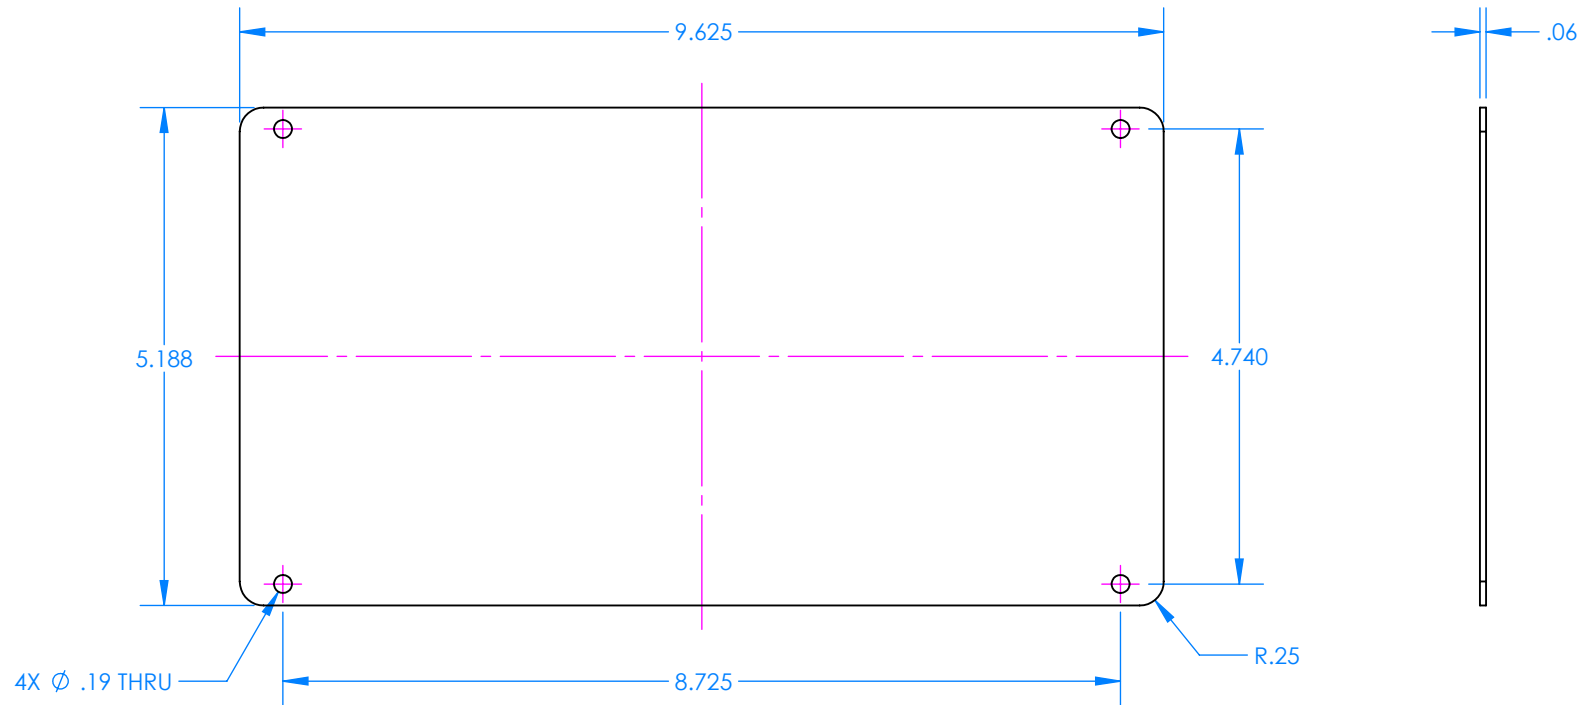

7251 Bottom Panel for 230