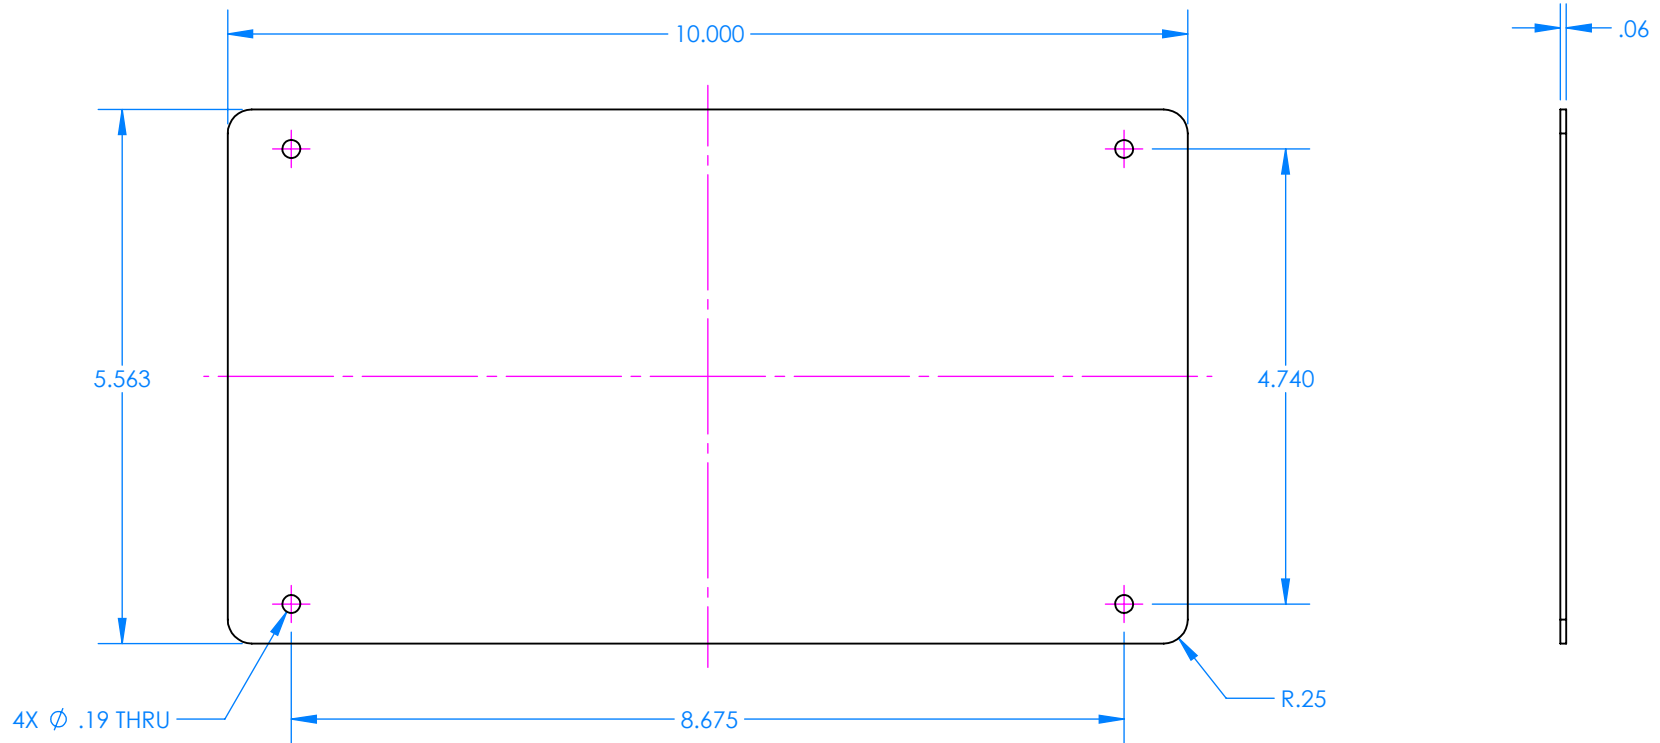

7252 Top Panel for 230