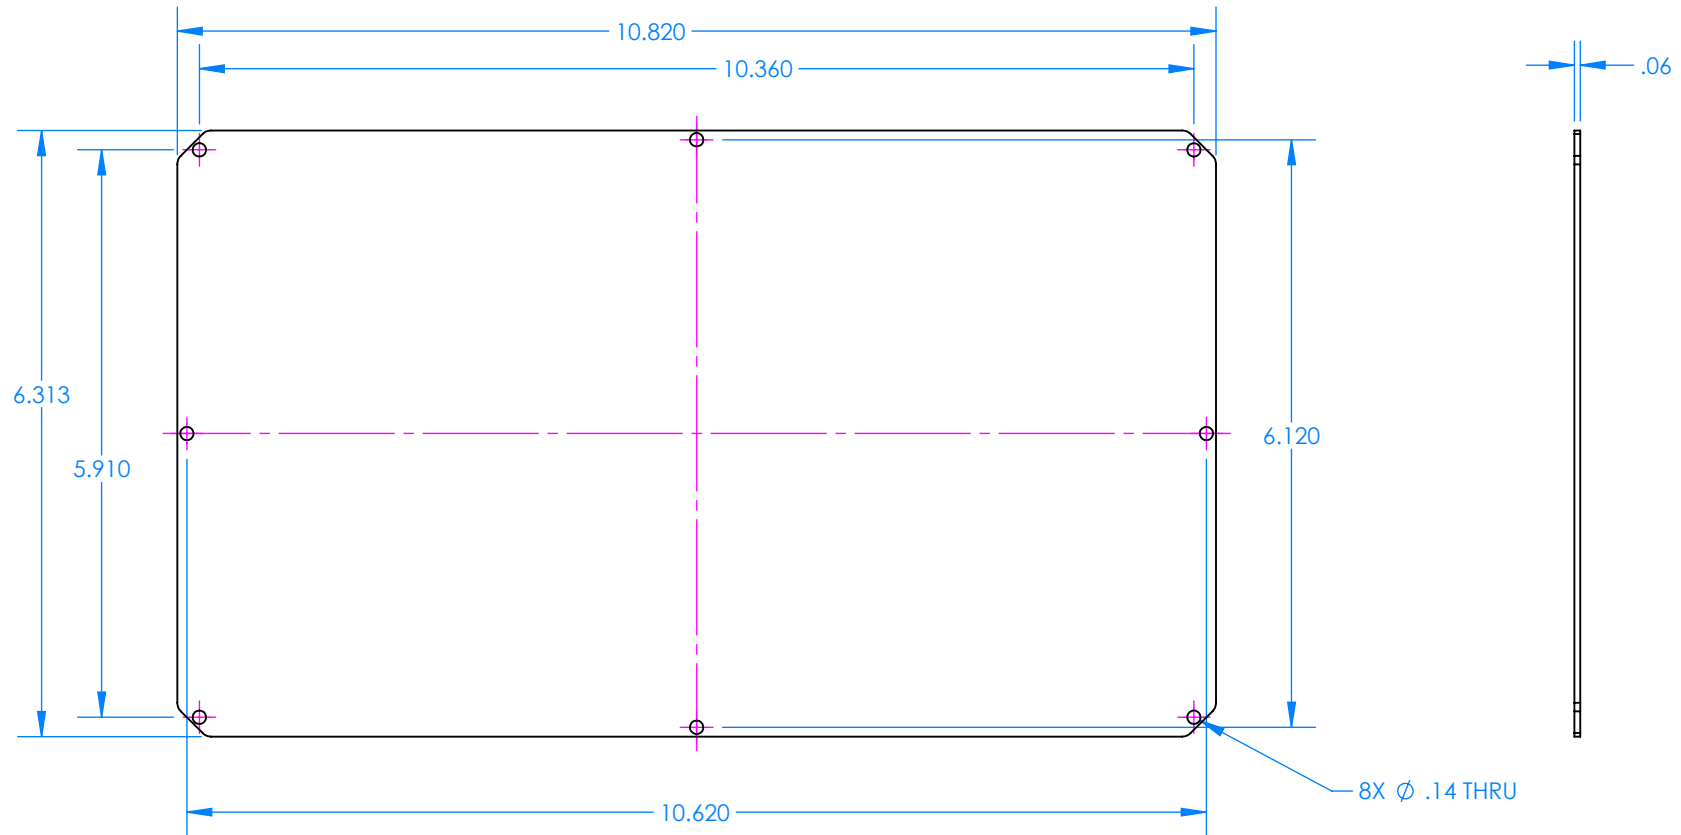

7253 Flange Panel for 230