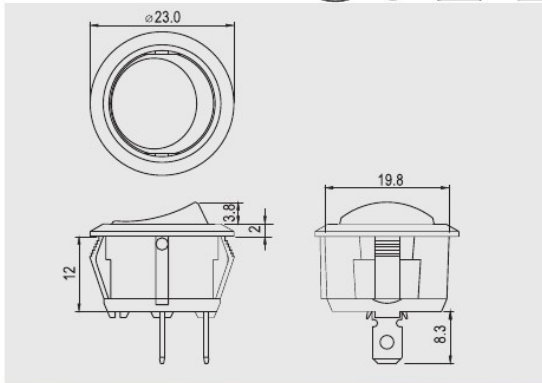

Shorter Frame Than R13-112

R13-208

Rating
16A 125V AC 10A 250V AC
Contact resistance
50mΩ Max
Insulation resistance
DC 500V 100MΩ Min
Dielectric strength
AC 1500V 1 minute
Cut-out

FEATURES

- * MATERIAL: Frame is nylon (UL flame: 94V-2). Terminals are silver plated brass.
- * Illuminated actuators are molded in PC, available with red, amber, green, blue and white colors.
- * Snap-in mounting, easy to install switch into panel.
- * Watertight cover is optional.
- * The dimension of frame is 12mm, for longer one, please refer to page 1-53~1-54 item no. R13-112.

Ordering number instruction

R13-208 -

FUNCTION		TERMINAL
Different button (按鈕不同)		0 2 .187" SQ
A	A 2	0 9 PC A/C/D/E/F/G/H/I
A 5	A 2 B	1 2 SO A/C/D/E/F/G/H/I
Illuminated / Different button (帶燈/按鈕不同)		
B	B 2	
Momentary / Illuminated / Different button (彈回/帶燈/按鈕不同)		
B F	B 2 F	
Different position (動作特性不同)		
C		
Momentary (彈回)		
E	F	G
H		
I		