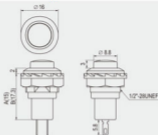

R13-502

Screw Type

Rating	3A 125V AC 1.5A 250V AC
Contact resistance	50mΩ Max
Insulation resistance	DC 500V 100MΩ Min
Dielectric strength	AC 1000V 1 minute
Cut-out	

FEATURES

- * MATERIAL: Actuator and Frame are nylon (UL flame: 94V-2). Terminals are silver plated brass. Base is PBT.
- * M types are metal frames, nickel plated brass.
- * Mounted by nut.

± 0.25 3 mm max

R13-502

BODY

Plastic Body

M Metal Body

FUNCTION

(Only for R13-502MC)

* () =momentary