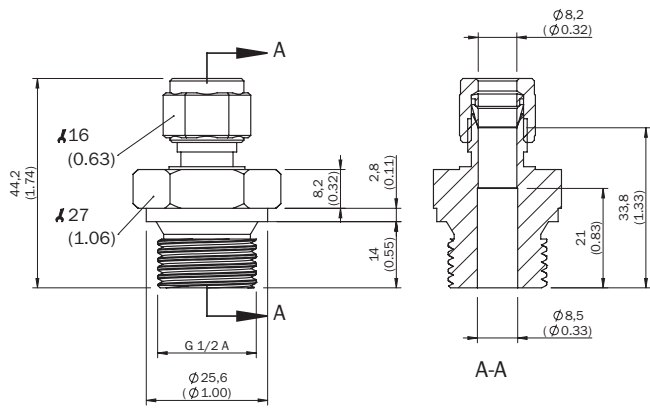

## Detailed technical data

### Technical specifications

<b>Accessory group</b>	Flanges
<b>Accessory family</b>	Flange plates
<b>Description</b>	Compression fitting for T-Easic FTS, G ½

Dimensional drawing (Dimensions in mm (inch))