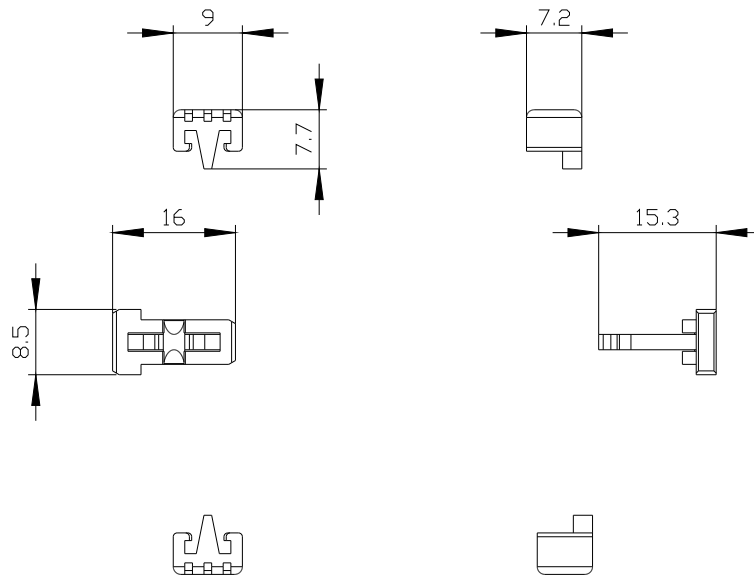

<https://mall.industry.siemens.com/mall/en/en/Catalog/product?mifb=3RA2912-2H>

Cax online generator

<http://support.automation.siemens.com/WW/CAXorder/default.aspx?lang=en&mlfb=3RA2912-2H>

Service&Support (Manuals, Certificates, Characteristics, FAQs,...)

<https://support.industry.siemens.com/cs/ww/en/ps/3RA2912-2H>

Image database (product images, 2D dimension drawings, 3D models, device circuit diagrams, EPLAN macros, ...)

http://www.automation.siemens.com/bilddb/cax_de.aspx?mlfb=3RA2912-2H&lang=en