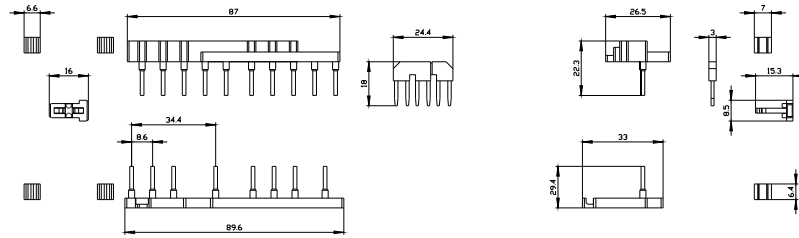

CAX-Online-Generator

<http://support.automation.siemens.com/WW/CAXorder/default.aspx?lang=en&mlfb=3RA2913-2BB1>

Service&Support

<https://support.industry.siemens.com/cs/ww/en/ps/3RA2913-2BB1>

Image database (product images, 2D dimension drawings, 3D models, device circuit diagrams, EPLAN macros, ...)

[http://www.automation.siemens.com/bilddb/cax\\_de.aspx?mlfb=3RA2913-2BB1&lang=en](http://www.automation.siemens.com/bilddb/cax_de.aspx?mlfb=3RA2913-2BB1&lang=en)

Ostatnia zmiana:

17.06.2021