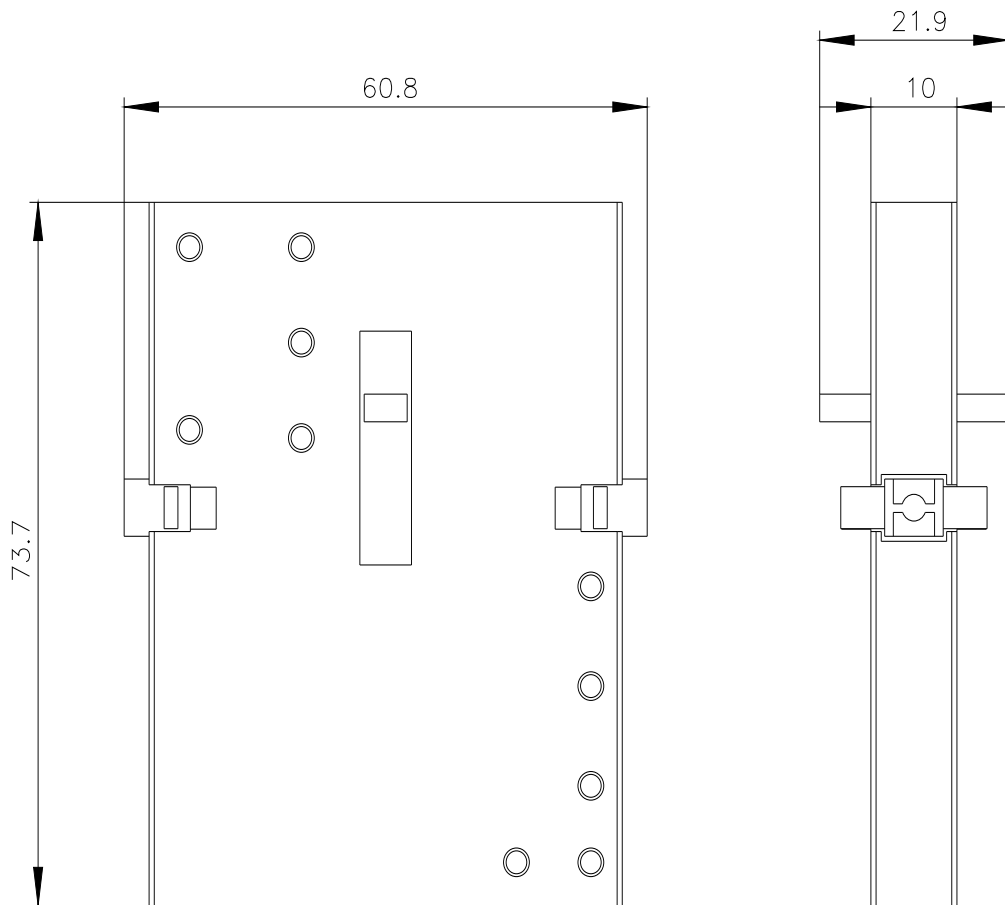

last modified:

12/21/2020