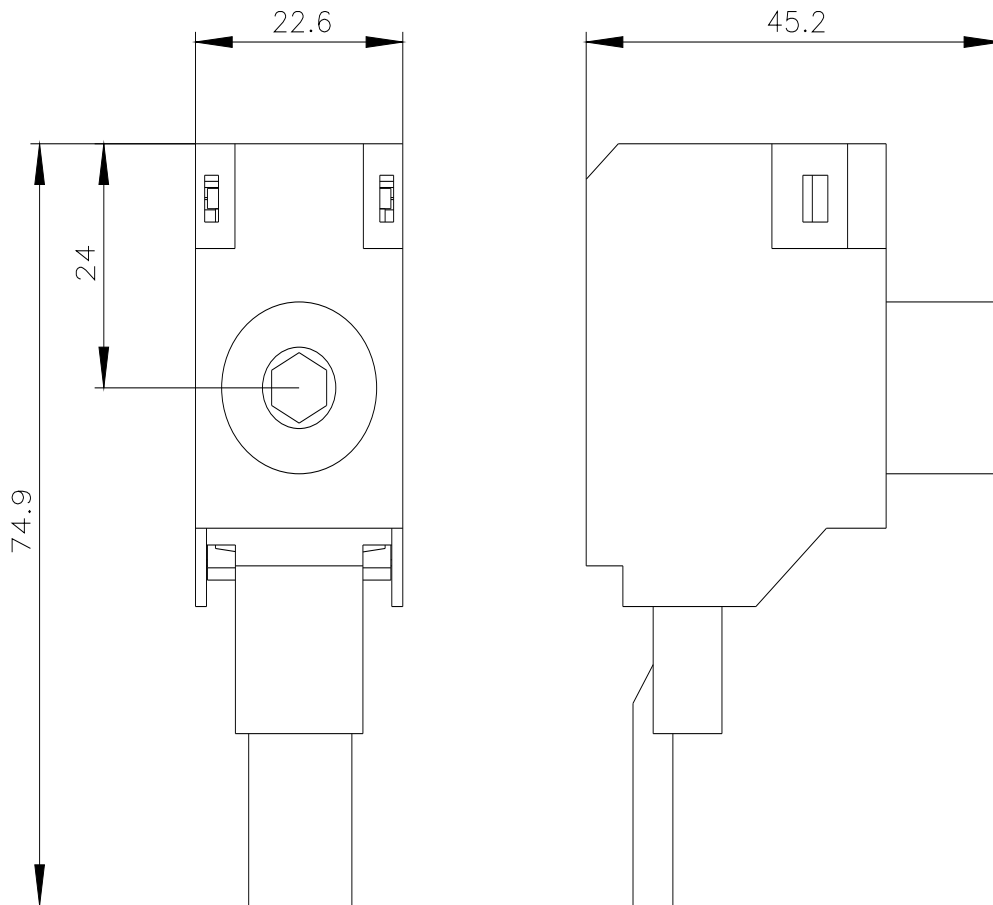

<https://support.industry.siemens.com/cs/ww/en/ps/3RA2943-3L>

Image database (product images, 2D dimension drawings, 3D models, device circuit diagrams, EPLAN macros, ...)

[http://www.automation.siemens.com/bilddb/cax\\_de.aspx?mlfb=3RA2943-3L&lang=en](http://www.automation.siemens.com/bilddb/cax_de.aspx?mlfb=3RA2943-3L&lang=en)