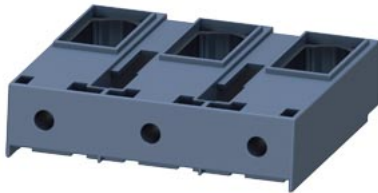

Box terminal for contactor 3RT1054 size S6 Max. connection approx. 70 mm²

| | |
|-------------------------------|---|
| product brand name | SIRIUS |
| product category | Terminal covers |
| product designation | Box terminal block |
| design of the product | up to 70 mm ² , can be used for 3UF71.3-1BA00-0 or 3RW443. |
| Substance Prohibitance (Date) | 07/01/2006 |

| Connections/ Terminals | |
|--|--|
| type of connectable conductor cross-sections <ul style="list-style-type: none"> • for main contacts <ul style="list-style-type: none"> — solid or stranded — finely stranded with core end processing • for AWG cables for main contacts | max. 1x 50, 1x 70 mm ² max. 1x 50, 1x 70 mm ² 2x 1/0 |