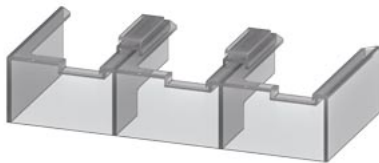

terminal cover on box terminal from 3RT1, 3RB2, 3RW405, 3RW442, 3RW443, 3RW507

product brand name	SIRIUS
product category	Terminal covers
product designation	Terminal cover
design of the product	Length 25 mm, additional touch protection for fitting at the box terminals (2 units required per device), can be used for 3UF71.3-1BA00-0, 3RW442. or 3RW443.
Substance Prohibition (Date)	07/01/2006