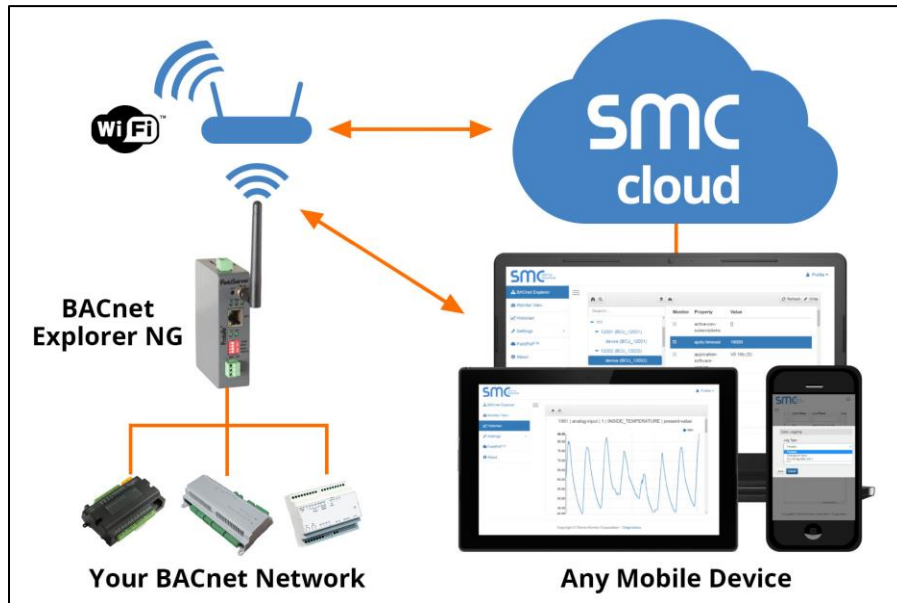

Additionally, the Explorer acts as a Wi-Fi access point for modern configuration and remote access from any mobile device without user restrictions.

The BACnet Explorer NG has a user-friendly configuration page to streamline the setup process. With the push of a button, the user can discover all the BACnet devices connected to the Explorer.

- Ethernet
- Serial
- Wi-Fi
- Cellular

Ease of Use

- Discover BACnet/IP and BACnet MS/TP networks simultaneously
- Explore BACnet MS/TP devices without a dongle requirement
- Write to BACnet objects
- Discover all BBMD BACnet networks when configured
- Explore specific device IDs and networks for additional device properties
- Allows simultaneous multi-user access
- Wi-Fi access point allows for connection from any mobile device
- Configure easily on the web using smartphone or other smart devices without additional software installations
- **Monitor View** and **Historian** features enable continuous network and device monitoring with data trending
- **SMC Cloud** registration connects your devices to the cloud, allowing secure remote access for diagnostics, monitoring, alarming and configuration
- Secure data interface through RESTful API - premium account required
- On-board diagnostics allow easy troubleshooting for both serial and Ethernet communications

Ease of Installation

- Equipped with an MDIX port so any Ethernet cable can be used for commissioning and installation
- Utilizes DHCP to automatically obtain IP settings from the network
- Industrial design: 12 to 24V DC and DIN rail

The BACnet Explorer NG offers access anywhere through its own Wi-Fi access point. Meaning connection to your devices is available directly from the Explorer or through the cloud with SMC Cloud.

Hardware Specifications *