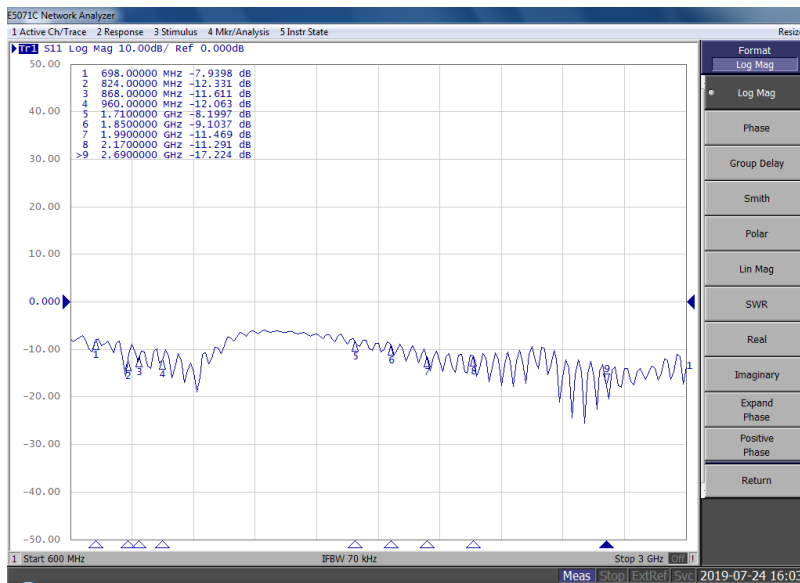

Alpha 41

GSM/UMTS/LTE/WiFi and Bluetooth Antenna

Electrical Specifications

Impedance:	50 Ohm
Gain:	700 - 960MHz 0dBi 1700 - 2700MHz 2dBi
VSWR:	≤3.6 : 1
Frequency:	700 - 960 / 1700 - 2700MHz
Max Power:	50W
Polarization:	Vertical

Mechanical Specifications

Dimensions:	132 x 22.5 x 7mm
Cable:	RG174
Connector:	SMA Plug
Mounting Method:	Double sided tape

Alpha 41

GSM/UMTS/LTE/WiFi and Bluetooth Antenna

Return Loss

VSWR

Ordering Details

Part Number	Description
ALPHA41/2M/SMAM/RP/S/19	GSM/UMTS/LTE/WiFi and Bluetooth Antenna, 2m Cable SMA Male Reverse Polarity
ALPHA41/3M/SMAM/S/S/19	GSM/UMTS/LTE/WiFi and Bluetooth Antenna, 3m Cable SMA Male