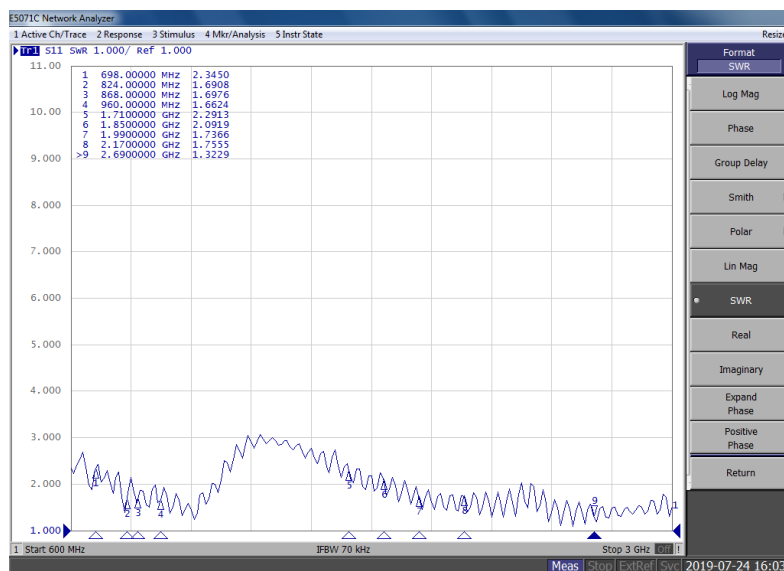

Alpha 41

GSM/UMTS/LTE/WiFi and Bluetooth Antenna

Electrical Specifications

Impedance:	50 Ohm
Gain:	700 - 960MHz 0dBi 1700 - 2700MHz 2dBi
VSWR:	≤3.6 : 1
Frequency:	700 - 960 / 1700 - 2700MHz
Max Power:	50W
Polarization:	Vertical

Mechanical Specifications

Dimensions:	132 x 22.5 x 7mm
Cable:	RG174
Connector:	SMA Plug
Mounting Method:	Double sided tape

Alpha 41

GSM/UMTS/LTE/WiFi and Bluetooth Antenna

Return Loss

VSWR

Ordering Details

Part Number	Description
ALPHA41/2M/SMAM/RP/S/19	GSM/UMTS/LTE/WiFi and Bluetooth Antenna, 2m Cable SMA Male Reverse Polarity
ALPHA41/3M/SMAM/S/S/19	GSM/UMTS/LTE/WiFi and Bluetooth Antenna, 3m Cable SMA Male