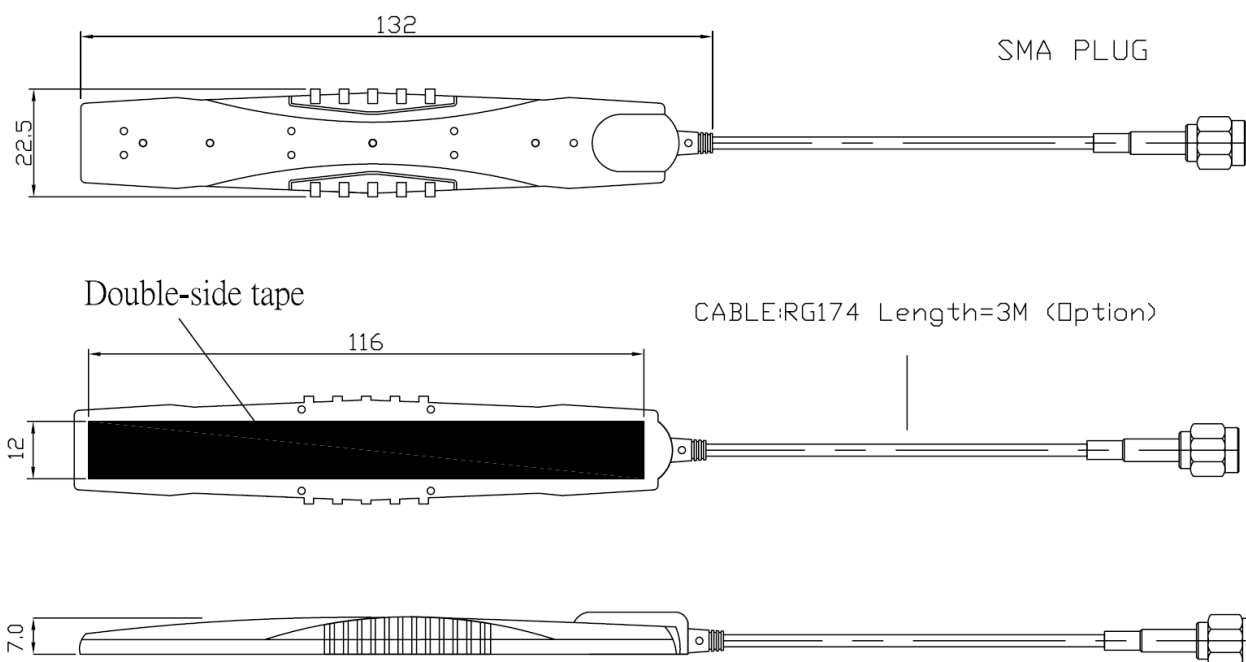

Alpha 41

GSM/UMTS/LTE/WiFi and Bluetooth Antenna

Electrical Specifications

Impedance:	50 Ohm
Gain:	700 - 960MHz 0dBi 1700 - 2700MHz 2dBi
VSWR:	≤3.6 : 1
Frequency:	700 - 960 / 1700 - 2700MHz
Max Power:	50W
Polarization:	Vertical

Mechanical Specifications

Dimensions:	132 x 22.5 x 7mm
Cable:	RG174
Connector:	SMA Plug
Mounting Method:	Double sided tape

Alpha 41

GSM/UMTS/LTE/WiFi and Bluetooth Antenna

Return Loss

VSWR

Ordering Details

Part Number	Description
ALPHA41/2M/SMAM/RP/S/19	GSM/UMTS/LTE/WiFi and Bluetooth Antenna, 2m Cable SMA Male Reverse Polarity
ALPHA41/3M/SMAM/S/S/19	GSM/UMTS/LTE/WiFi and Bluetooth Antenna, 3m Cable SMA Male