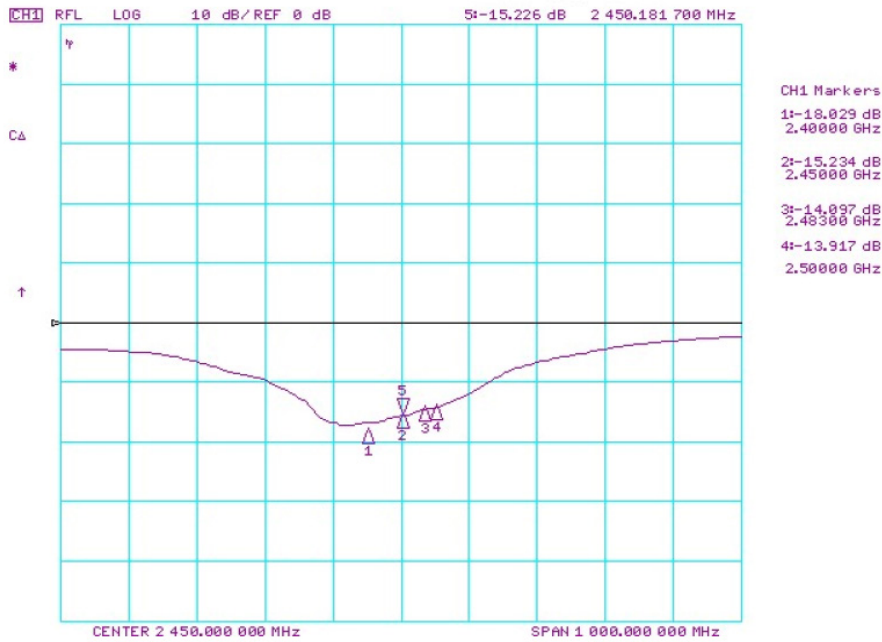

Electrical Specifications

Impedance:	50 Ohm
Gain:	0dBi
VSWR:	<1.5
Frequency:	2.4GHz - 2.5GHz
Electric Wave:	1/4 monopole antenna

Mechanical Specifications

Dimensions:	L28.5 x W7.9mm Ø
Connector:	SMA Male
Mounting Method:	Direct Connect

VSWR

Delta 20

2.4Ghz 28.5mm stubby WiFi / Bluetooth Antenna

Return Loss

Radiation Patterns

XY Plane

XZ Plane

YZ Plane

Ordering Details

Part Number

Description

DELTA20/X/SMAM/RP/S/35

2.4Ghz 28.5mm stubby WiFi / Bluetooth Antenna with SMA Male Reverse Polarity

X-ON Electronics

Largest Supplier of Electrical and Electronic Components