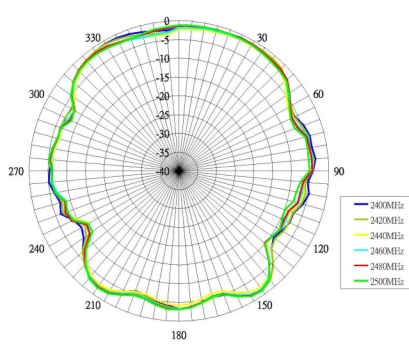

Electrical Specifications

Impedance:	50 Ohm
Gain:	0dBi
VSWR:	<1.5
Frequency:	2.4GHz - 2.5GHz
Electric Wave:	1/4 monopole antenna

Mechanical Specifications

Dimensions:	L28.5 x W7.9mm Ø
Connector:	SMA Male
Mounting Method:	Direct Connect

VSWR

Delta 20

2.4Ghz 28.5mm stubby WiFi / Bluetooth Antenna

Return Loss

Radiation Patterns

XY Plane

XZ Plane

YZ Plane

Ordering Details

Part Number

Description

DELTA20/X/SMAM/RP/S/35

2.4Ghz 28.5mm stubby WiFi / Bluetooth Antenna with SMA Male Reverse Polarity

X-ON Electronics

Largest Supplier of Electrical and Electronic Components