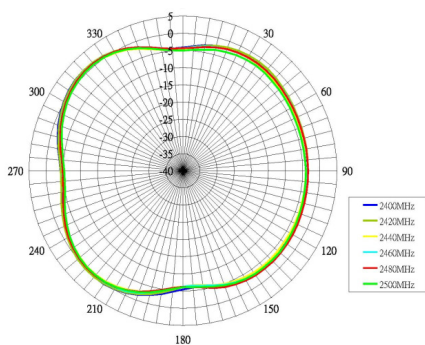

Electrical Specifications

Impedance:	50 Ohm
Gain:	0dBi
VSWR:	<1.5
Frequency:	2.4GHz - 2.5GHz
Electric Wave:	1/4 monopole antenna

Mechanical Specifications

Dimensions:	L28.5 x W7.9mm Ø
Connector:	SMA Male
Mounting Method:	Direct Connect

VSWR

Delta 20

2.4Ghz 28.5mm stubby WiFi / Bluetooth Antenna

Return Loss

Radiation Patterns

XY Plane

XZ Plane

YZ Plane

Ordering Details

Part Number

Description

DELTA20/X/SMAM/RP/S/35

2.4Ghz 28.5mm stubby WiFi / Bluetooth Antenna with SMA Male Reverse Polarity

X-ON Electronics

Largest Supplier of Electrical and Electronic Components