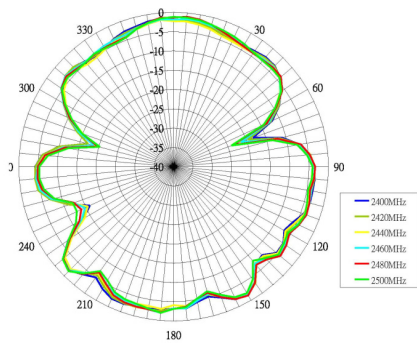

Electrical Specifications

Impedance:	50 Ohm
Gain:	0dBi
VSWR:	<1.5
Frequency:	2.4GHz - 2.5GHz
Electric Wave:	1/4 monopole antenna

Mechanical Specifications

Dimensions:	L28.5 x W7.9mm Ø
Connector:	SMA Male
Mounting Method:	Direct Connect

VSWR

Delta 20

2.4Ghz 28.5mm stubby WiFi / Bluetooth Antenna

Return Loss

Radiation Patterns

XY Plane

XZ Plane

YZ Plane

Ordering Details

Part Number

Description

DELTA20/X/SMAM/RP/S/35

2.4Ghz 28.5mm stubby WiFi / Bluetooth Antenna with SMA Male Reverse Polarity

X-ON Electronics

Largest Supplier of Electrical and Electronic Components