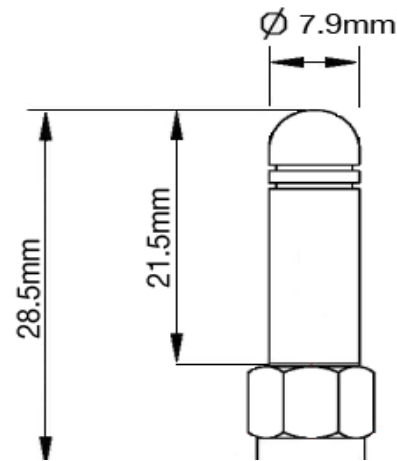

Additional Considerations

- Does not rely on mounting on metallic surface
- Omnidirectional radiation
- Meets all EU compliance criteria for electronic goods

Delta 20

2.4Ghz 28.5mm stubby WiFi / Bluetooth Antenna

Electrical Specifications

Impedance:	50 Ohm
Gain:	0dBi
VSWR:	<1.5
Frequency:	2.4GHz - 2.5GHz
Electric Wave:	1/4 monopole antenna

Mechanical Specifications

Dimensions:	L28.5 x W7.9mm Ø
Connector:	SMA Male
Mounting Method:	Direct Connect

Ordering Details

Part Number

Description

DELTA20/X/SMAM/RP/S/35

2.4Ghz 28.5mm stubby WiFi / Bluetooth Antenna with SMA Male Reverse Polarity

X-ON Electronics

Largest Supplier of Electrical and Electronic Components