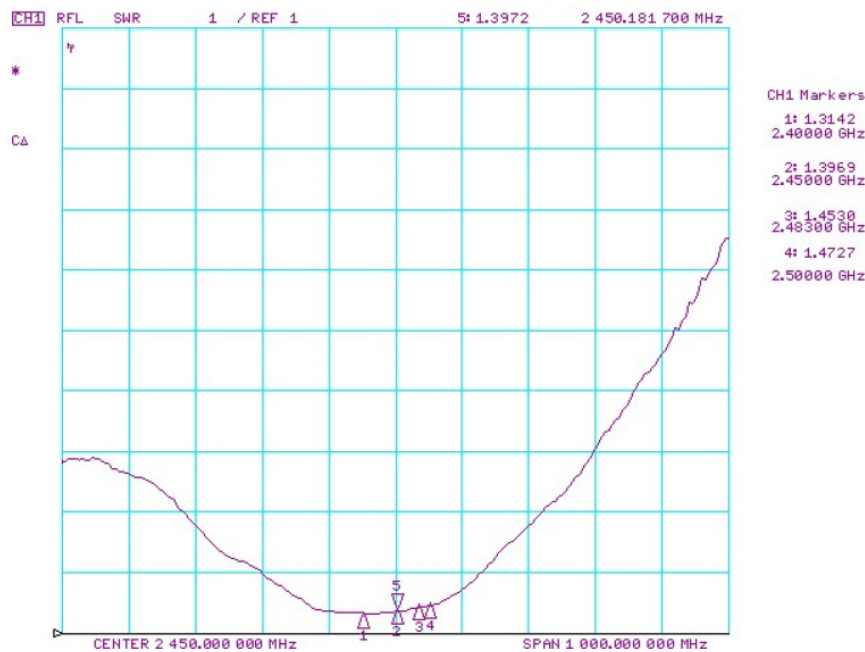

Electrical Specifications

Impedance:	50 Ohm
Gain:	0dBi
VSWR:	<1.5
Frequency:	2.4GHz - 2.5GHz
Electric Wave:	1/4 monopole antenna

Mechanical Specifications

Dimensions:	L28.5 x W7.9mm Ø
Connector:	SMA Male
Mounting Method:	Direct Connect

VSWR

Delta 20

2.4Ghz 28.5mm stubby WiFi / Bluetooth Antenna

Return Loss

Radiation Patterns

XY Plane

XZ Plane

YZ Plane

Ordering Details

Part Number

Description

DELTA20/X/SMAM/RP/S/35

2.4Ghz 28.5mm stubby WiFi / Bluetooth Antenna with SMA Male Reverse Polarity

X-ON Electronics

Largest Supplier of Electrical and Electronic Components