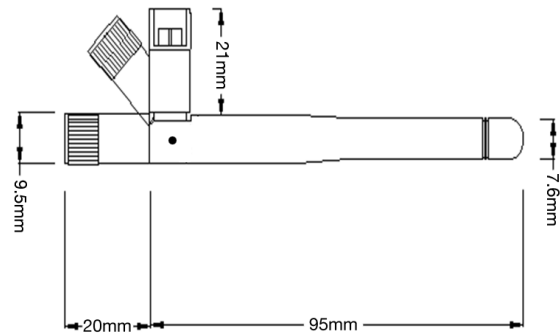

Terminated with an SMA male connector, it is ideally suited to applications requiring a simple, cable free set up for RFID readers or Short Range Devices within Europe.

The knuckle design allows the antenna to be positioned to take best advantage of the incoming signal. Allowing straight, 45° and 90° positions along with 360° rotation. The omni directional, radiating element is capped with a black high-grade rubber mould.

Additional Considerations

- Ideal for RFID or Short Range Devices
- Does not rely on mounting on metallic surface
- Meets all EU compliance criteria for electronic goods

Delta 22A

868MHz ISM Direct Connect Antenna

Electrical Specifications

Impedance:	50 Ohm
Max Power:	50W
Peak Gain:	3 dBi
VSWR:	<1.5 @ 868MHz
Operating Frequencies:	ISM: 868MHz
Radiation:	Omni
Polarization:	Vertical

Mechanical Specifications

Operating Temperature range:	-20 - +60°C
Storage Temperature range:	-30 - +75°C
Dimensions:	L115mm
Connector:	SMA male
Mounting Method:	Direct connect

VSWR

Radiation Pattern

Ordering Details

Part Number	Description
DELTA22A/X/SMAM/S/S/20	868MHz ISM Band Direct Connect Antenna, SMA Male

X-ON Electronics

Largest Supplier of Electrical and Electronic Components