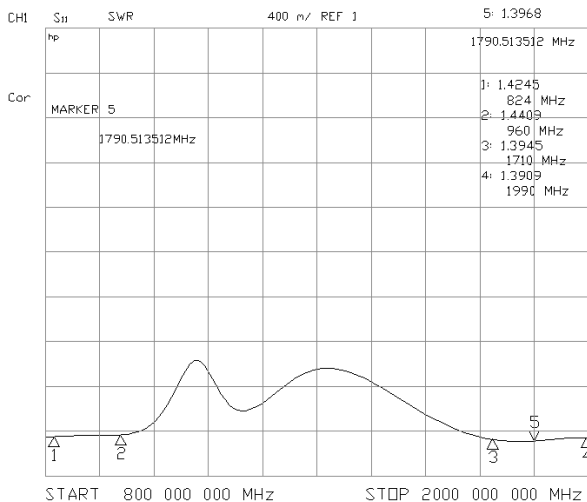

Electrical Specifications

Impedance:	50 Ohm
Max Power:	50W
Peak Gain:	3 dBi
VSWR:	<1.5 @ 868MHz
Operating Frequencies:	ISM: 868MHz
Radiation:	Omni
Polarization:	Vertical

Mechanical Specifications

Operating Temperature range:	-20 - +60°C
Storage Temperature range:	-30 - +75°C
Dimensions:	L115mm
Connector:	SMA male
Mounting Method:	Direct connect

VSWR

Radiation Pattern

Ordering Details

Part Number	Description
DELTA22A/X/SMAM/S/S/20	868MHz ISM Band Direct Connect Antenna, SMA Male

X-ON Electronics

Largest Supplier of Electrical and Electronic Components