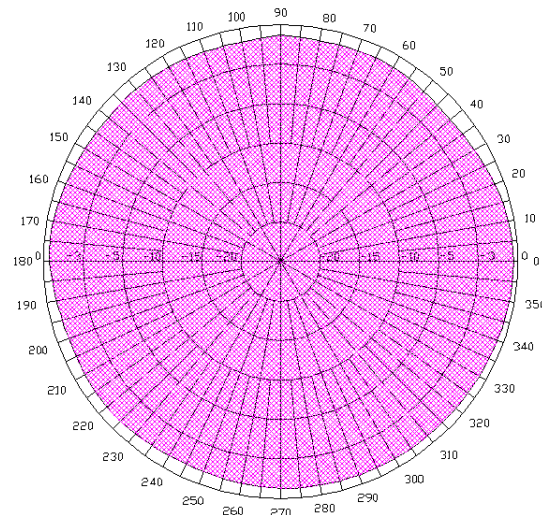

Electrical Specifications

Impedance:	50 Ohm
Max Power:	50W
Peak Gain:	3 dBi
VSWR:	<1.5 @ 868MHz
Operating Frequencies:	ISM: 868MHz
Radiation:	Omni
Polarization:	Vertical

Mechanical Specifications

Operating Temperature range:	-20 - +60°C
Storage Temperature range:	-30 - +75°C
Dimensions:	L115mm
Connector:	SMA male
Mounting Method:	Direct connect

VSWR

Radiation Pattern

Ordering Details

Part Number	Description
DELTA22A/X/SMAM/S/S/20	868MHz ISM Band Direct Connect Antenna, SMA Male

X-ON Electronics

Largest Supplier of Electrical and Electronic Components