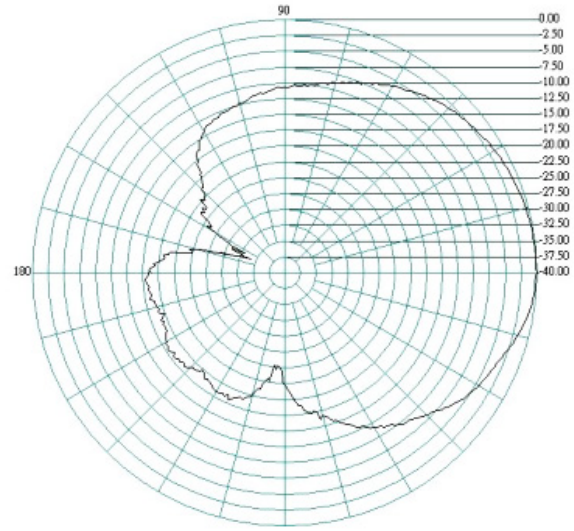

Oscar 421

2G/3G/4G/WiFi MIMO directional Antenna

E-Plane

H-Plane

1900MHz

2100MHz

Oscar 421

2G/3G/4G/WiFi MIMO directional Antenna

E-Plane 2200MHz

H-Plane

2400MHz

Oscar 421

2G/3G/4G/WiFi MIMO directional Antenna

E-Plane

H-Plane

2500MHz

2700MHz

Ordering Details

Part Number

Description

OSCAR421/0.4M/NTYPEF/S/S/19 2G/3G/4G/WiFi MIMO directional antenna

X-ON Electronics

Largest Supplier of Electrical and Electronic Components

Click to view similar products for [Antennas](#) category: