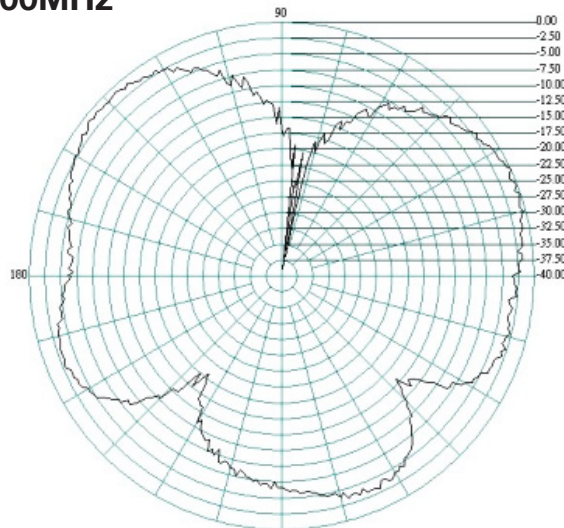

The flat panel design pushes out the signal in one direction enabling a higher directional gain to be achieved.

The Oscar 421 comes with a stainless steel bracket and U bolt clamp for standard mast mounting.

2G/3G/4G/WiFi MIMO directional Antenna

E-Plane 2400MHz

H-Plane

2500MHz

Oscar 421

2G/3G/4G/WiFi MIMO directional Antenna

E-Plane

2700MHz

H-Plane

Radiation Patterns Port 2

E-Plane

700MHz

H-Plane

Oscar 421

2G/3G/4G/WiFi MIMO directional Antenna

E-Plane

H-Plane

800MHz

900MHz

Oscar 421

2G/3G/4G/WiFi MIMO directional Antenna

E-Plane 1700MHz

H-Plane

1800MHz