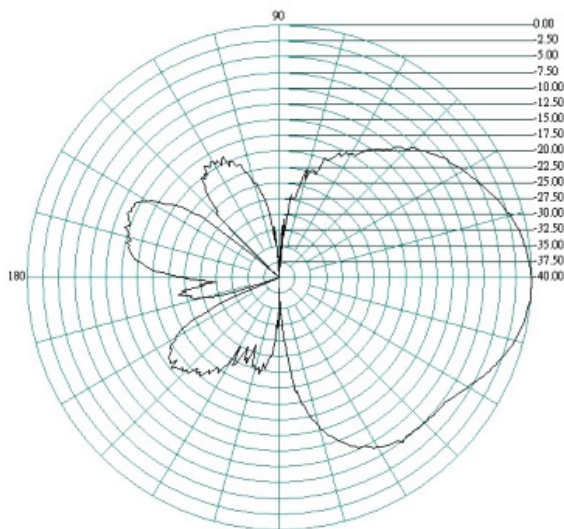

Oscar 421

2G/3G/4G/WiFi MIMO directional Antenna

E-Plane 2400MHz