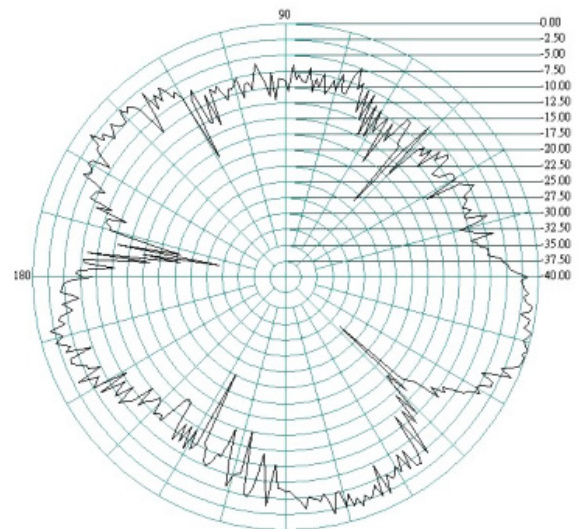

The flat panel design pushes out the signal in one direction enabling a higher directional gain to be achieved.

The Oscar 421 comes with a stainless steel bracket and U bolt clamp for standard mast mounting.

Oscar 421

2G/3G/4G/WiFi MIMO directional Antenna

Antenna 1 Return Loss

VSWR

Antenna 2 Return Loss

VSWR

Oscar 421

2G/3G/4G/WiFi MIMO directional Antenna

Radiation Patterns Port 1

E-Plane

700MHz

H-Plane

800MHz

Oscar 421

2G/3G/4G/WiFi MIMO directional Antenna

E-Plane