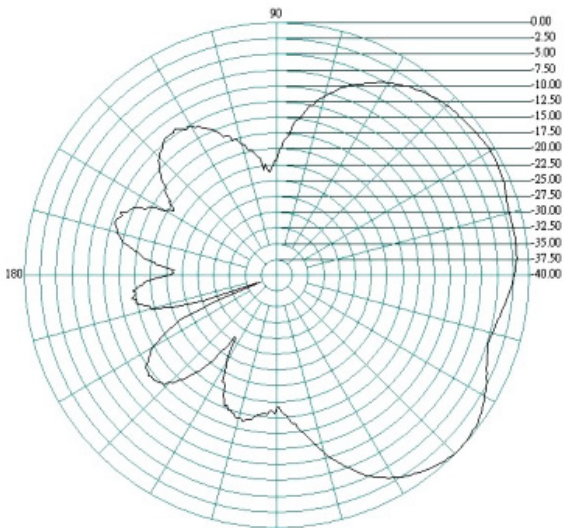

Oscar 421

2G/3G/4G/WiFi MIMO directional Antenna

E-Plane

H-Plane

1900MHz

2100MHz

Oscar 421

2G/3G/4G/WiFi MIMO directional Antenna

E-Plane 2200MHz

H-Plane

2400MHz

Oscar 421

2G/3G/4G/WiFi MIMO directional Antenna

E-Plane

H-Plane

2500MHz

2700MHz

Ordering Details

Part Number

Description

OSCAR421/0.4M/NTYPEF/S/S/19 2G/3G/4G/WiFi MIMO directional antenna

X-ON Electronics

Largest Supplier of Electrical and Electronic Components

Click to view similar products for [Antennas](#) category: