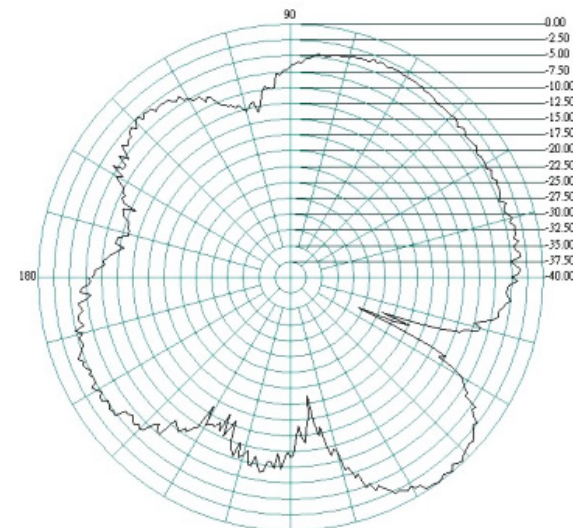

The flat panel design pushes out the signal in one direction enabling a higher directional gain to be achieved.

The Oscar 421 comes with a stainless steel bracket and U bolt clamp for standard mast mounting.

2G/3G/4G/WiFi MIMO directional Antenna

E-Plane 2400MHz

H-Plane

2500MHz

Oscar 421

2G/3G/4G/WiFi MIMO directional Antenna

E-Plane

2700MHz

H-Plane

Radiation Patterns Port 2

E-Plane

700MHz

H-Plane

Oscar 421

2G/3G/4G/WiFi MIMO directional Antenna

E-Plane

H-Plane

800MHz

900MHz

Oscar 421

2G/3G/4G/WiFi MIMO directional Antenna

E-Plane 1700MHz

H-Plane

1800MHz