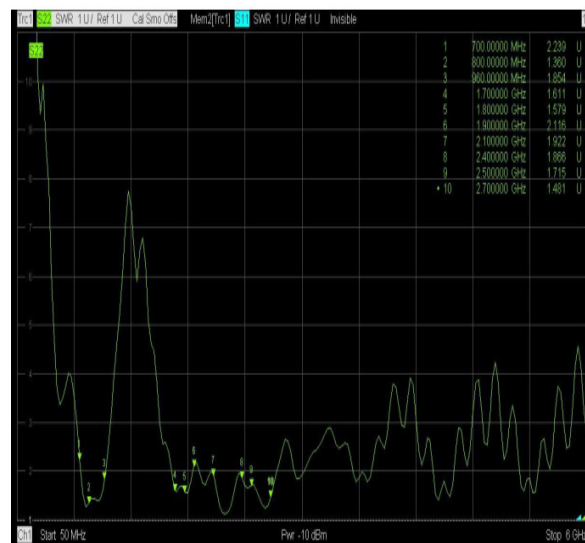

The flat panel design pushes out the signal in one direction enabling a higher directional gain to be achieved.

The Oscar 421 comes with a stainless steel bracket and U bolt clamp for standard mast mounting.

Additional Considerations

- Wide coverage of frequencies
- Can be connected to standard or low loss cable

Oscar 421

2G/3G/4G/WiFi MIMO directional Antenna

Electrical Specifications

Frequency range:	700-960/1700-2700MHz
Gain:	700-960MHz 5dBi 1700-2700MHz 9dBi
VSWR:	≤ 2.5
Impedance:	50 Ohm
Polarization:	Linear Vertical

Oscar 421

2G/3G/4G/WiFi MIMO directional Antenna

Antenna 1 Return Loss

VSWR

Antenna 2 Return Loss

VSWR

Oscar 421

2G/3G/4G/WiFi MIMO directional Antenna

Radiation Patterns Port 1

E-Plane

700MHz

H-Plane

800MHz

Oscar 421

2G/3G/4G/WiFi MIMO directional Antenna

E-Plane