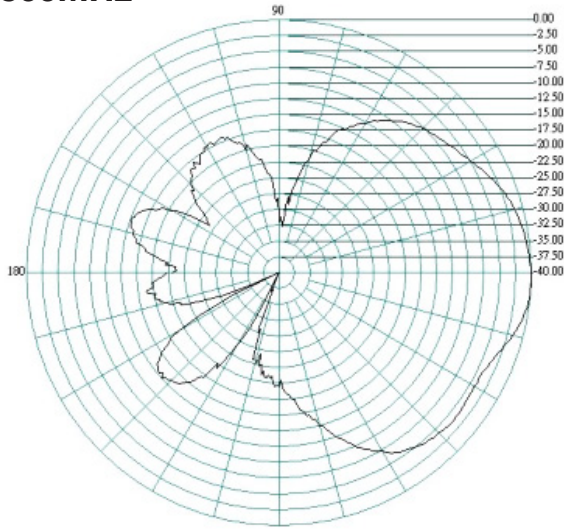

Oscar 421

2G/3G/4G/WiFi MIMO directional Antenna

E-Plane

H-Plane

1900MHz

2100MHz

Oscar 421

2G/3G/4G/WiFi MIMO directional Antenna

E-Plane 2200MHz

H-Plane

2400MHz

Oscar 421

2G/3G/4G/WiFi MIMO directional Antenna

E-Plane

H-Plane

2500MHz

2700MHz

Ordering Details

Part Number

Description

OSCAR421/0.4M/NTYPEF/S/S/19 2G/3G/4G/WiFi MIMO directional antenna

X-ON Electronics

Largest Supplier of Electrical and Electronic Components

Click to view similar products for [Antennas](#) category: