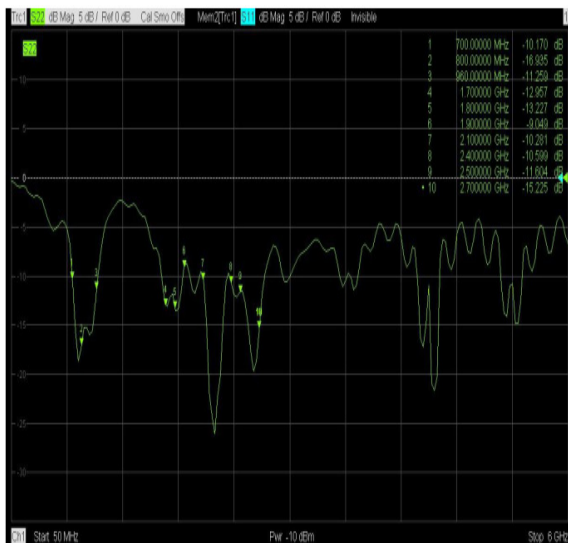

The flat panel design pushes out the signal in one direction enabling a higher directional gain to be achieved.

The Oscar 421 comes with a stainless steel bracket and U bolt clamp for standard mast mounting.

Additional Considerations

- Wide coverage of frequencies
- Can be connected to standard or low loss cable

Oscar 421

2G/3G/4G/WiFi MIMO directional Antenna

Electrical Specifications

Frequency range:	700-960/1700-2700MHz
Gain:	700-960MHz 5dBi 1700-2700MHz 9dBi
VSWR:	≤ 2.5
Impedance:	50 Ohm
Polarization:	Linear Vertical

Oscar 421

2G/3G/4G/WiFi MIMO directional Antenna

Antenna 1 Return Loss

VSWR

Antenna 2 Return Loss

VSWR

Oscar 421

2G/3G/4G/WiFi MIMO directional Antenna

Radiation Patterns Port 1

E-Plane

700MHz

H-Plane

800MHz

Oscar 421

2G/3G/4G/WiFi MIMO directional Antenna

E-Plane