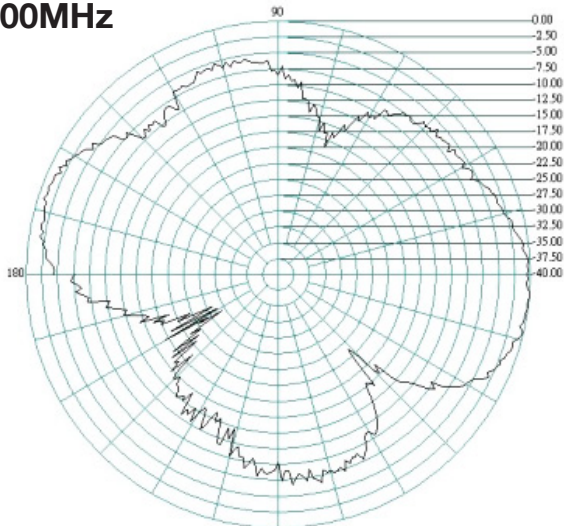

The flat panel design pushes out the signal in one direction enabling a higher directional gain to be achieved.

The Oscar 421 comes with a stainless steel bracket and U bolt clamp for standard mast mounting.

Oscar 421

2G/3G/4G/WiFi MIMO directional Antenna

Antenna 1 Return Loss

VSWR

Antenna 2 Return Loss

VSWR

Oscar 421

2G/3G/4G/WiFi MIMO directional Antenna

Radiation Patterns Port 1

E-Plane

700MHz

H-Plane

800MHz

Oscar 421

2G/3G/4G/WiFi MIMO directional Antenna

E-Plane

H-Plane

900MHz

1700MHz

Enabling Industrial IoT

Oscar 421

2G/3G/4G/WiFi MIMO directional Antenna

E-Plane

1800MHz