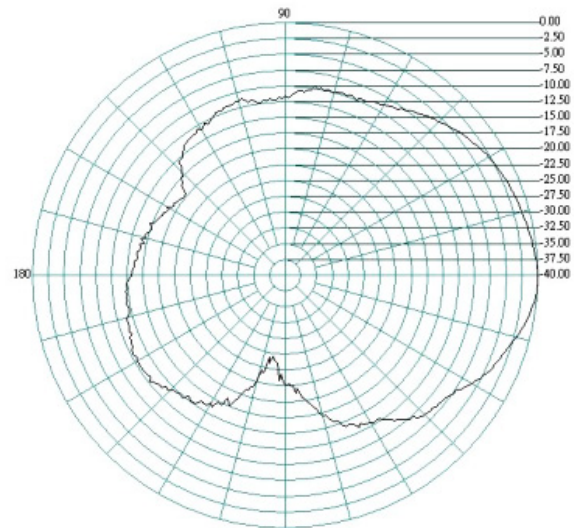

Oscar 421

2G/3G/4G/WiFi MIMO directional Antenna

E-Plane

H-Plane

1900MHz

2100MHz

Oscar 421

2G/3G/4G/WiFi MIMO directional Antenna

E-Plane 2200MHz

H-Plane

2400MHz

Oscar 421

2G/3G/4G/WiFi MIMO directional Antenna

E-Plane

H-Plane

2500MHz

2700MHz

Ordering Details

Part Number

Description

OSCAR421/0.4M/NTYPEF/S/S/19 2G/3G/4G/WiFi MIMO directional antenna

X-ON Electronics

Largest Supplier of Electrical and Electronic Components

Click to view similar products for [Antennas](#) category: