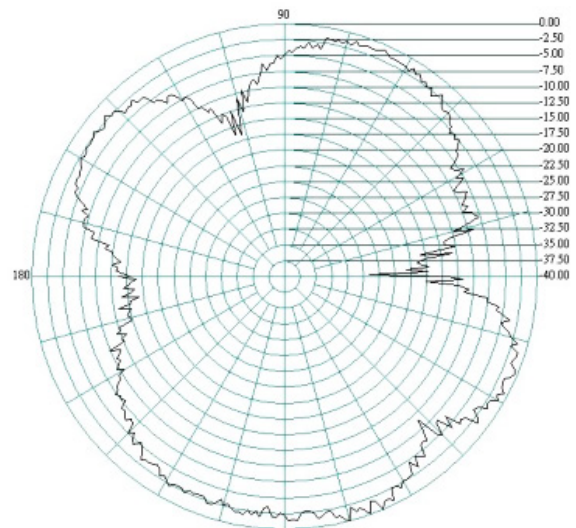

Oscar 421

2G/3G/4G/WiFi MIMO directional Antenna

E-Plane

H-Plane

900MHz