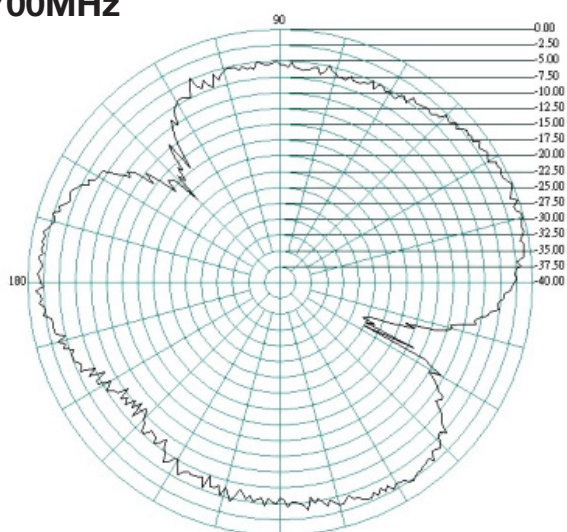

Radiation Patterns Port 2

E-Plane

700MHz