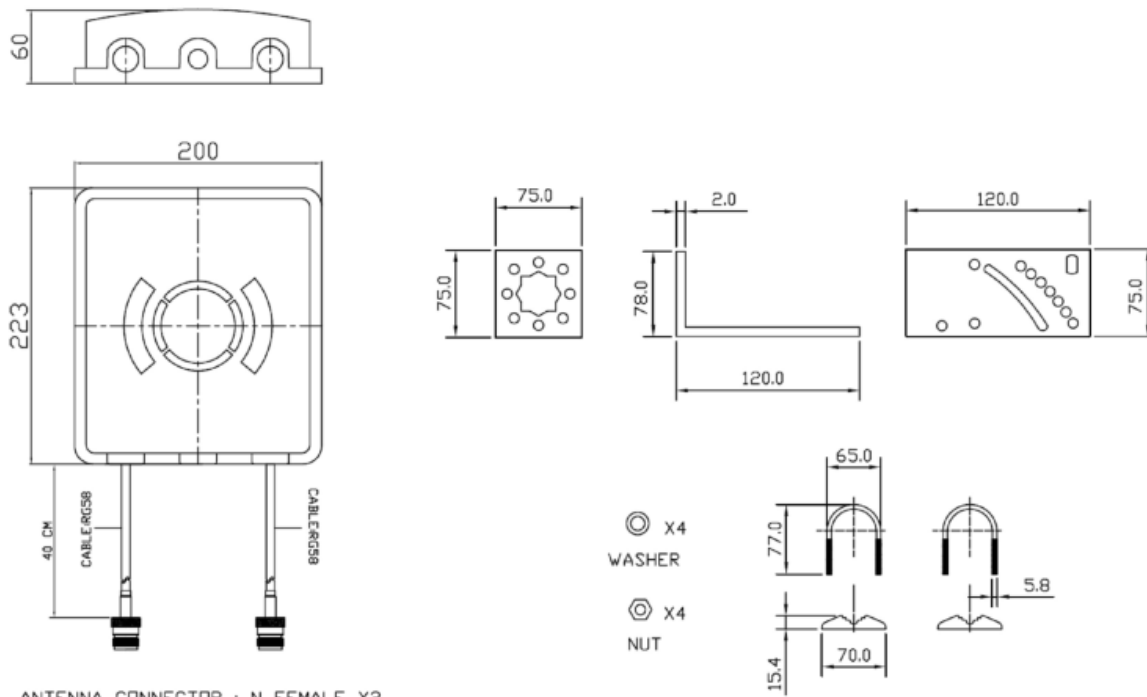

The flat panel design pushes out the signal in one direction enabling a higher directional gain to be achieved.

The Oscar 421 comes with a stainless steel bracket and U bolt clamp for standard mast mounting.

Mechanical Specifications

Dimensions:	L223 x W200 x H60mm
Connector:	N Female x2
Cable:	RG58
Material:	ABS Polymer
Mounting Method:	U-bolts

ANTENNA CONNECTOR : N FEMALE X2

Wall mount pole not included

Wall mount pole not included