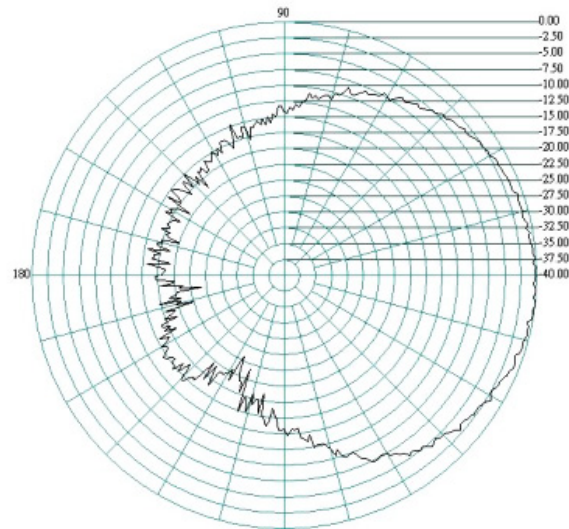

The flat panel design pushes out the signal in one direction enabling a higher directional gain to be achieved.

The Oscar 421 comes with a stainless steel bracket and U bolt clamp for standard mast mounting.

H-Plane

Radiation Patterns Port 2

E-Plane

700MHz

H-Plane

Oscar 421

2G/3G/4G/WiFi MIMO directional Antenna

E-Plane

H-Plane

800MHz

900MHz

Oscar 421

2G/3G/4G/WiFi MIMO directional Antenna

E-Plane 1700MHz

H-Plane

1800MHz

Oscar 421

2G/3G/4G/WiFi MIMO directional Antenna

E-Plane

H-Plane

1900MHz

2100MHz

Oscar 421

2G/3G/4G/WiFi MIMO directional Antenna