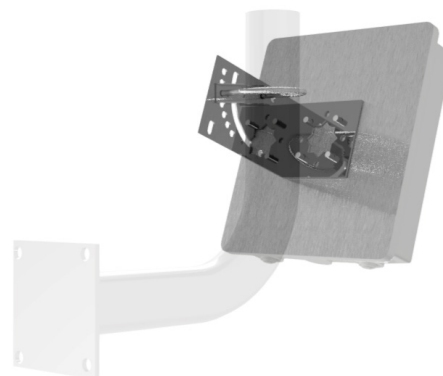

The flat panel design pushes out the signal in one direction enabling a higher directional gain to be achieved.

The Oscar 421 comes with a stainless steel bracket and U bolt clamp for standard mast mounting.

Mechanical Specifications

Dimensions:	L223 x W200 x H60mm
Connector:	N Female x2
Cable:	RG58
Material:	ABS Polymer
Mounting Method:	U-bolts

ANTENNA CONNECTOR : N FEMALE X2

Wall mount pole not included

Wall mount pole not included