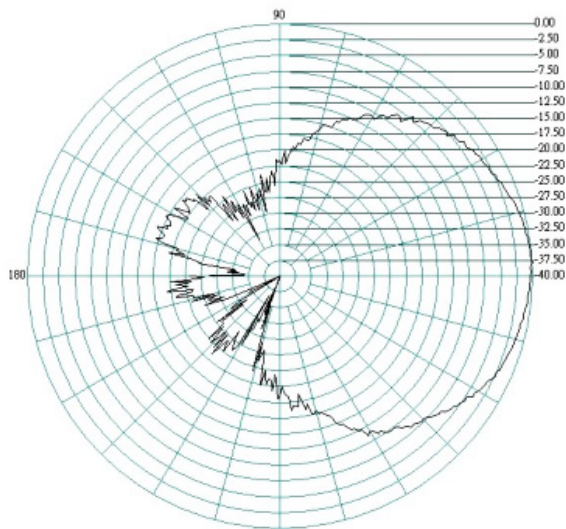

The flat panel design pushes out the signal in one direction enabling a higher directional gain to be achieved.

The Oscar 421 comes with a stainless steel bracket and U bolt clamp for standard mast mounting.

H-Plane

Radiation Patterns Port 2

E-Plane

700MHz

H-Plane

Oscar 421

2G/3G/4G/WiFi MIMO directional Antenna

E-Plane

H-Plane

800MHz

900MHz

Oscar 421

2G/3G/4G/WiFi MIMO directional Antenna

E-Plane 1700MHz

H-Plane

1800MHz

Oscar 421

2G/3G/4G/WiFi MIMO directional Antenna

E-Plane

H-Plane

1900MHz

2100MHz

Oscar 421

2G/3G/4G/WiFi MIMO directional Antenna