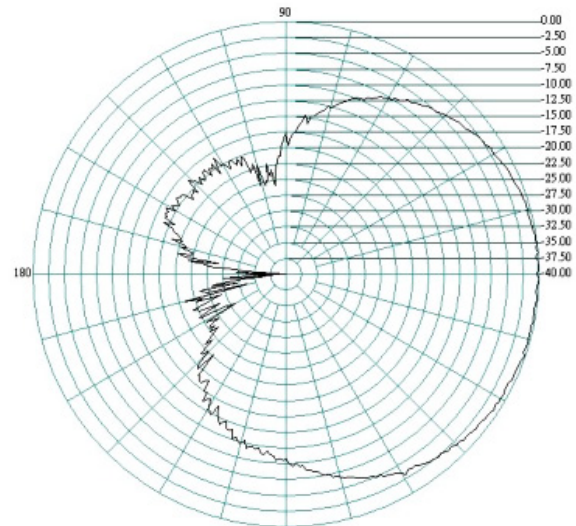

Oscar 421

2G/3G/4G/WiFi MIMO directional Antenna

E-Plane

H-Plane

900MHz

1700MHz