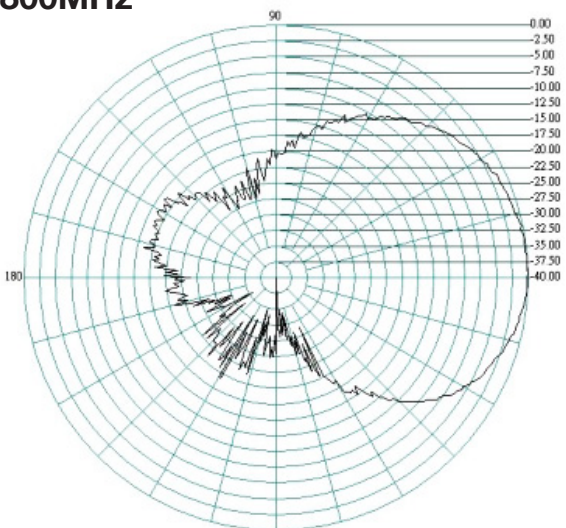

The flat panel design pushes out the signal in one direction enabling a higher directional gain to be achieved.

The Oscar 421 comes with a stainless steel bracket and U bolt clamp for standard mast mounting.

H-Plane

Radiation Patterns Port 2

E-Plane

700MHz

H-Plane

Oscar 421

2G/3G/4G/WiFi MIMO directional Antenna

E-Plane

H-Plane

800MHz

900MHz

Oscar 421

2G/3G/4G/WiFi MIMO directional Antenna

E-Plane 1700MHz

H-Plane

1800MHz

Oscar 421

2G/3G/4G/WiFi MIMO directional Antenna

E-Plane

H-Plane

1900MHz

2100MHz

Oscar 421

2G/3G/4G/WiFi MIMO directional Antenna