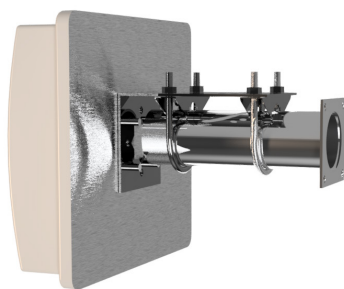

Oscar 421

2G/3G/4G/WiFi MIMO directional Antenna

Key Features

- Weather and UV Resistant
- MIMO Directional Antenna
- 9dBi Peak Gain

General Description

The Oscar 421 is an excellent panel antenna covering many popular frequencies in use today. Its radome is UV and water resistant making it a great outdoor antenna.

The flat panel design pushes out the signal in one direction enabling a higher directional gain to be achieved.

The Oscar 421 comes with a stainless steel bracket and U bolt clamp for standard mast mounting.

Additional Considerations

- Wide coverage of frequencies
- Can be connected to standard or low loss cable

Oscar 421

2G/3G/4G/WiFi MIMO directional Antenna

Electrical Specifications

Frequency range:	700-960/1700-2700MHz
Gain:	700-960MHz 5dBi 1700-2700MHz 9dBi
VSWR:	≤ 2.5
Impedance:	50 Ohm
Polarization:	Linear Vertical

Mechanical Specifications

Dimensions:	L223 x W200 x H60mm
Connector:	N Female x2
Cable:	RG58
Material:	ABS Polymer
Mounting Method:	U-bolts

ANTENNA CONNECTOR : N FEMALE X2

Wall mount pole not included

Wall mount pole not included