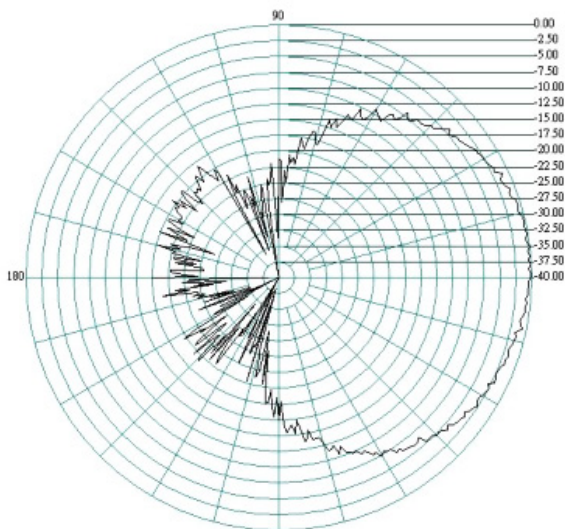

The flat panel design pushes out the signal in one direction enabling a higher directional gain to be achieved.

The Oscar 421 comes with a stainless steel bracket and U bolt clamp for standard mast mounting.

H-Plane

Radiation Patterns Port 2

E-Plane

700MHz

H-Plane

Oscar 421

2G/3G/4G/WiFi MIMO directional Antenna

E-Plane

H-Plane

800MHz

900MHz

Oscar 421

2G/3G/4G/WiFi MIMO directional Antenna

E-Plane 1700MHz

H-Plane

1800MHz

Oscar 421

2G/3G/4G/WiFi MIMO directional Antenna

E-Plane

H-Plane

1900MHz

2100MHz

Oscar 421

2G/3G/4G/WiFi MIMO directional Antenna