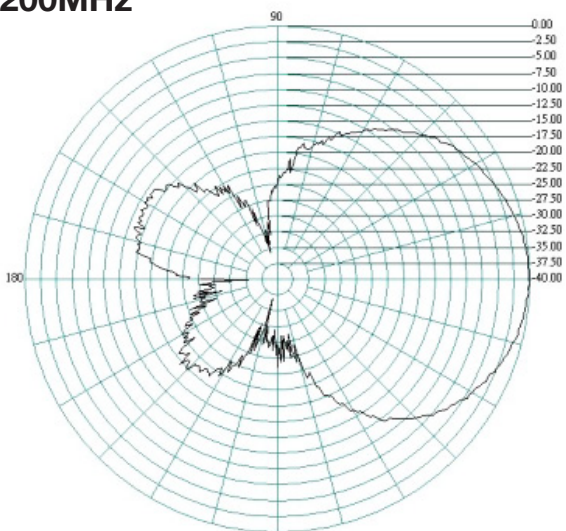

The flat panel design pushes out the signal in one direction enabling a higher directional gain to be achieved.

The Oscar 421 comes with a stainless steel bracket and U bolt clamp for standard mast mounting.

H-Plane

1900MHz

Oscar 421

2G/3G/4G/WiFi MIMO directional Antenna

E-Plane 2100MHz

H-Plane

2200MHz

Oscar 421

2G/3G/4G/WiFi MIMO directional Antenna

E-Plane 2400MHz

H-Plane

2500MHz

Oscar 421

2G/3G/4G/WiFi MIMO directional Antenna

E-Plane

2700MHz