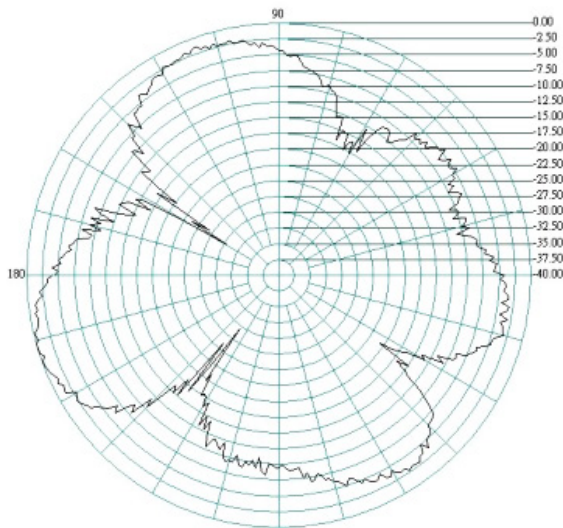

Oscar 421

2G/3G/4G/WiFi MIMO directional Antenna

E-Plane

H-Plane

900MHz