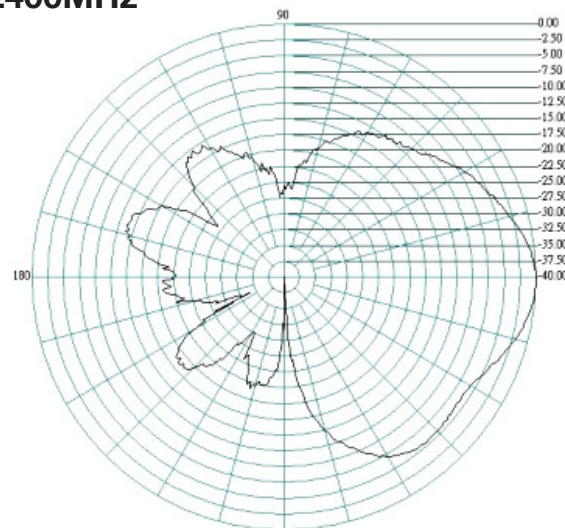

Oscar 421

2G/3G/4G/WiFi MIMO directional Antenna

E-Plane 2200MHz

H-Plane

2400MHz