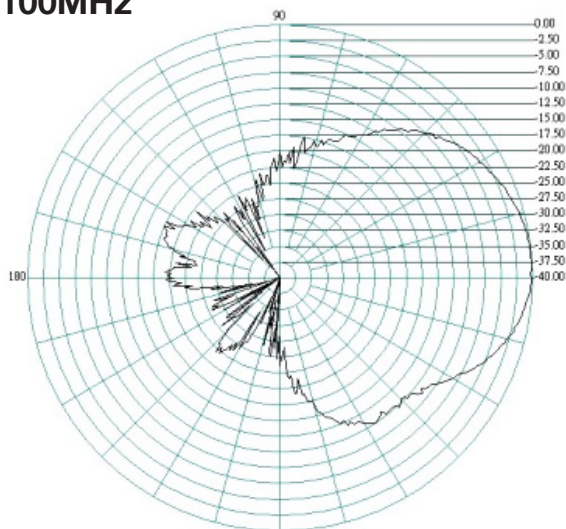

The flat panel design pushes out the signal in one direction enabling a higher directional gain to be achieved.

The Oscar 421 comes with a stainless steel bracket and U bolt clamp for standard mast mounting.

H-Plane

1900MHz

Oscar 421

2G/3G/4G/WiFi MIMO directional Antenna

E-Plane 2100MHz

H-Plane

2200MHz

Oscar 421

2G/3G/4G/WiFi MIMO directional Antenna

E-Plane 2400MHz

H-Plane

2500MHz

Oscar 421

2G/3G/4G/WiFi MIMO directional Antenna

E-Plane

2700MHz