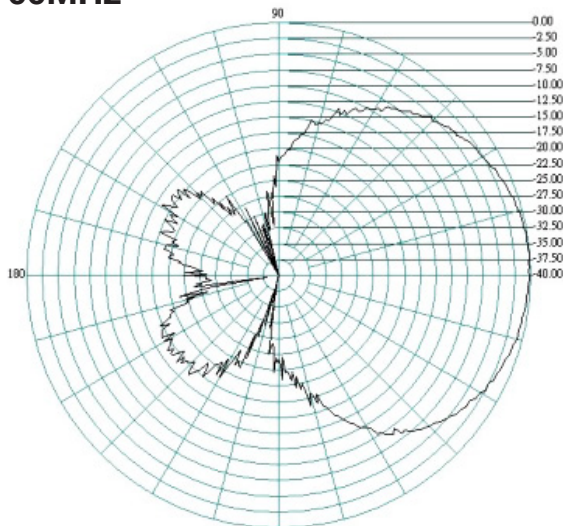

Oscar 421

2G/3G/4G/WiFi MIMO directional Antenna

E-Plane

H-Plane

900MHz

1700MHz