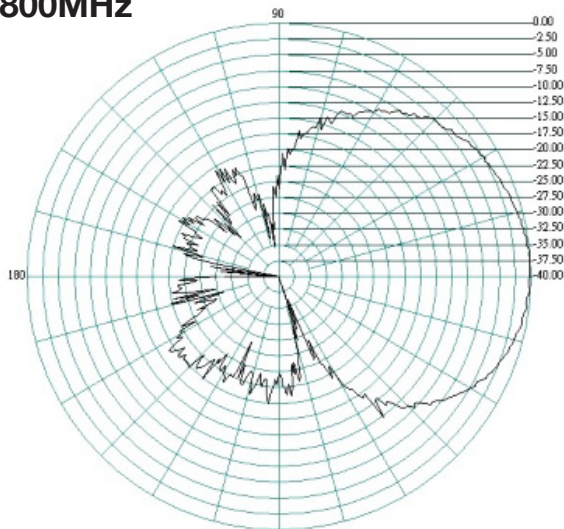

The flat panel design pushes out the signal in one direction enabling a higher directional gain to be achieved.

The Oscar 421 comes with a stainless steel bracket and U bolt clamp for standard mast mounting.

Radiation Patterns Port 1

E-Plane

700MHz

H-Plane

800MHz

Oscar 421

2G/3G/4G/WiFi MIMO directional Antenna

E-Plane

H-Plane

900MHz

1700MHz

Enabling Industrial IoT

Oscar 421

2G/3G/4G/WiFi MIMO directional Antenna

E-Plane

1800MHz

H-Plane

1900MHz

Oscar 421

2G/3G/4G/WiFi MIMO directional Antenna

E-Plane 2100MHz

H-Plane

2200MHz

Oscar 421