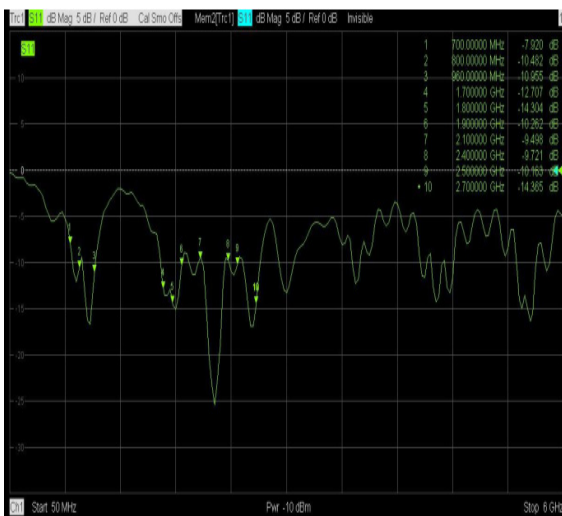

The flat panel design pushes out the signal in one direction enabling a higher directional gain to be achieved.

The Oscar 421 comes with a stainless steel bracket and U bolt clamp for standard mast mounting.

Additional Considerations

- Wide coverage of frequencies
- Can be connected to standard or low loss cable

Oscar 421

2G/3G/4G/WiFi MIMO directional Antenna

Electrical Specifications

Frequency range:	700-960/1700-2700MHz
Gain:	700-960MHz 5dBi 1700-2700MHz 9dBi
VSWR:	≤ 2.5
Impedance:	50 Ohm
Polarization:	Linear Vertical

Mechanical Specifications

Dimensions:	L223 x W200 x H60mm
Connector:	N Female x2
Cable:	RG58
Material:	ABS Polymer
Mounting Method:	U-bolts

ANTENNA CONNECTOR : N FEMALE X2

Wall mount pole not included

Wall mount pole not included

Oscar 421

2G/3G/4G/WiFi MIMO directional Antenna

Antenna 1 Return Loss

VSWR

Antenna 2 Return Loss

VSWR

Oscar 421

2G/3G/4G/WiFi MIMO directional Antenna