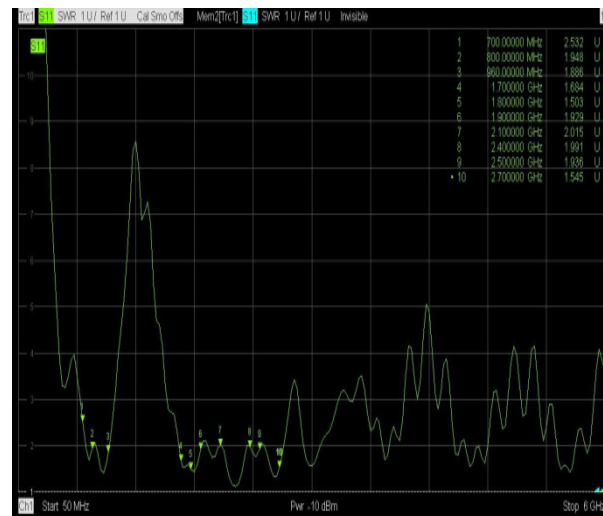

The flat panel design pushes out the signal in one direction enabling a higher directional gain to be achieved.

The Oscar 421 comes with a stainless steel bracket and U bolt clamp for standard mast mounting.

Additional Considerations

- Wide coverage of frequencies
- Can be connected to standard or low loss cable

Oscar 421

2G/3G/4G/WiFi MIMO directional Antenna

Electrical Specifications

Frequency range:	700-960/1700-2700MHz
Gain:	700-960MHz 5dBi 1700-2700MHz 9dBi
VSWR:	≤ 2.5
Impedance:	50 Ohm
Polarization:	Linear Vertical

Oscar 421

2G/3G/4G/WiFi MIMO directional Antenna

Antenna 1 Return Loss

VSWR

Antenna 2 Return Loss

VSWR

Oscar 421

2G/3G/4G/WiFi MIMO directional Antenna