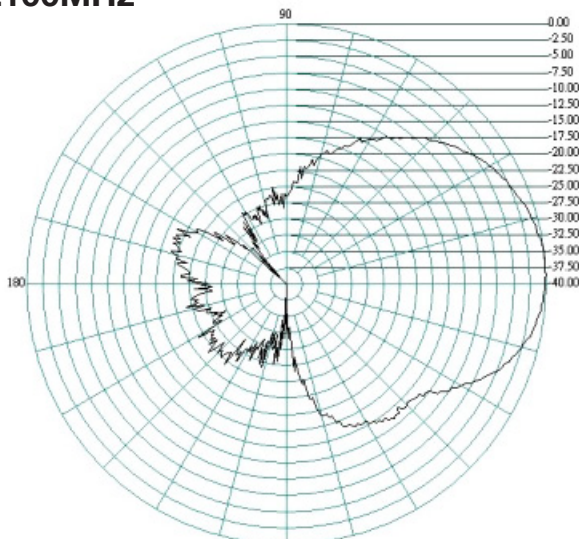

The flat panel design pushes out the signal in one direction enabling a higher directional gain to be achieved.

The Oscar 421 comes with a stainless steel bracket and U bolt clamp for standard mast mounting.

H-Plane

800MHz

900MHz

Oscar 421

2G/3G/4G/WiFi MIMO directional Antenna

E-Plane 1700MHz

H-Plane

1800MHz

Oscar 421

2G/3G/4G/WiFi MIMO directional Antenna

E-Plane

H-Plane

1900MHz

2100MHz

Oscar 421

2G/3G/4G/WiFi MIMO directional Antenna

E-Plane 2200MHz

H-Plane

2400MHz

Oscar 421

2G/3G/4G/WiFi MIMO directional Antenna

E-Plane

H-Plane

2500MHz