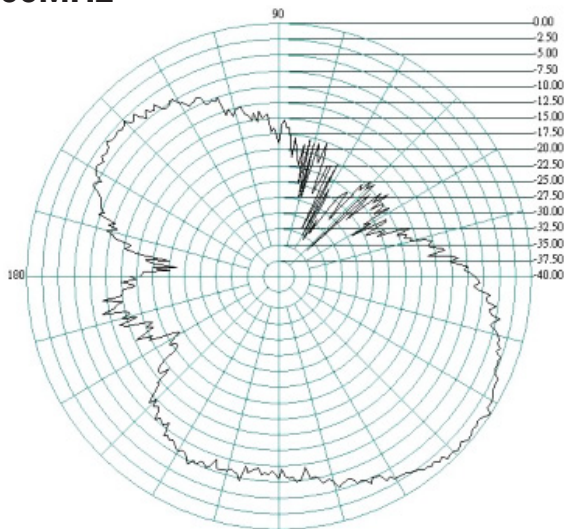

The flat panel design pushes out the signal in one direction enabling a higher directional gain to be achieved.

The Oscar 421 comes with a stainless steel bracket and U bolt clamp for standard mast mounting.

Additional Considerations

- Wide coverage of frequencies
- Can be connected to standard or low loss cable

Oscar 421

2G/3G/4G/WiFi MIMO directional Antenna

Electrical Specifications

Frequency range:	700-960/1700-2700MHz
Gain:	700-960MHz 5dBi 1700-2700MHz 9dBi
VSWR:	≤ 2.5
Impedance:	50 Ohm
Polarization:	Linear Vertical

Oscar 421

2G/3G/4G/WiFi MIMO directional Antenna

Antenna 1 Return Loss

VSWR

Antenna 2 Return Loss

VSWR

Oscar 421

2G/3G/4G/WiFi MIMO directional Antenna

Radiation Patterns Port 1

E-Plane

700MHz

H-Plane

800MHz

Oscar 421

2G/3G/4G/WiFi MIMO directional Antenna

E-Plane