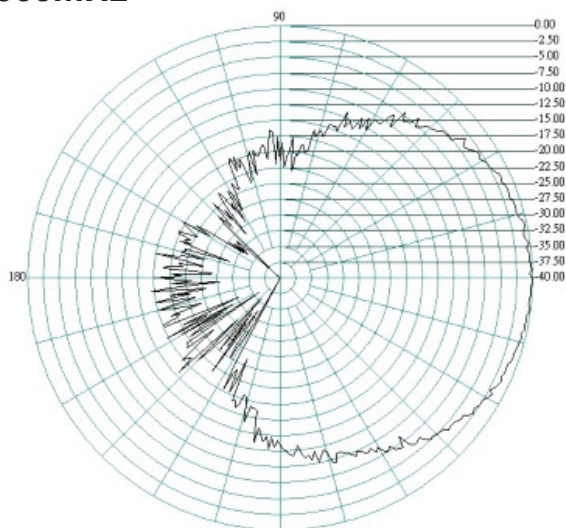

The flat panel design pushes out the signal in one direction enabling a higher directional gain to be achieved.

The Oscar 421 comes with a stainless steel bracket and U bolt clamp for standard mast mounting.

Radiation Patterns Port 1

E-Plane

700MHz

H-Plane

800MHz

Oscar 421

2G/3G/4G/WiFi MIMO directional Antenna

E-Plane

H-Plane

900MHz

1700MHz

Enabling Industrial IoT

Oscar 421

2G/3G/4G/WiFi MIMO directional Antenna

E-Plane

1800MHz

H-Plane

1900MHz

Oscar 421

2G/3G/4G/WiFi MIMO directional Antenna

E-Plane 2100MHz

H-Plane

2200MHz

Oscar 421