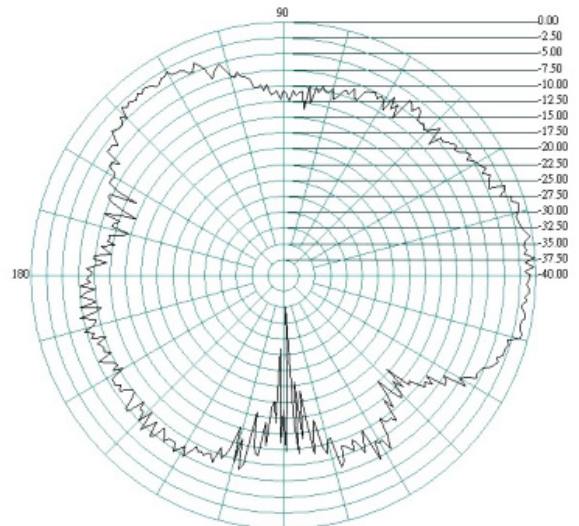

The flat panel design pushes out the signal in one direction enabling a higher directional gain to be achieved.

The Oscar 421 comes with a stainless steel bracket and U bolt clamp for standard mast mounting.

Oscar 421

2G/3G/4G/WiFi MIMO directional Antenna

Antenna 1 Return Loss

VSWR

Antenna 2 Return Loss

VSWR

Oscar 421

2G/3G/4G/WiFi MIMO directional Antenna

Radiation Patterns Port 1

E-Plane

700MHz

H-Plane

800MHz

Oscar 421

2G/3G/4G/WiFi MIMO directional Antenna

E-Plane