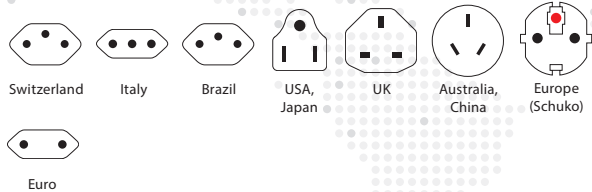

PRO Light USB – World

MORE COMPACT: THE SMALLEST 3-POLE WORLD TRAVEL ADAPTER WITH AN INTEGRATED USB CHARGER

The PRO Light USB – World ensures a simple and safe connection of 2- and 3-pole devices from and to more than 200 countries (thanks to the included World to Europe top). The available power of up to 1575 W makes it unique in its application even with powerful devices like laptops or hairdryers. Wherever the traveller comes from, the World Adapter PRO Light USB – World provides the safest solution of plugging in devices around the world.

Furthermore the dual USB port provides sufficient energy to charge two USB devices easily, even if another device is connected via the adapter at the same time.

Compatibility

Input

Output

Specifications

- Designed in Switzerland
- Suitable for equipment with 2- & 3-pole plugs
- Adapter input for: Switzerland, Italy, Brazil, USA/Japan, UK, Australia/China, Europe (Schuko & 2-pole Euro)
- Retractable plugs (3-pole): USA, UK, Australia/China, Europe (Schuko)
- Input voltage: 100 V – 250 V
- Max. load: 6.3 A
- Power rating: e.g. 100 V – 630 W / 250 V – 1575 W
- Integrated fuse: T6.3 A
- USB output: 5 V / 2400 mA shared
- Does not convert voltage