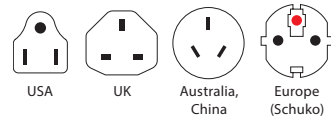

Furthermore the dual USB port provides sufficient energy to charge two USB devices easily, even if another device is connected via the adapter at the same time.

Compatibility

Input

Output

Specifications

- Designed in Switzerland
- Suitable for equipment with 2- & 3-pole plugs
- Adapter input for: Switzerland, Italy, Brazil, USA/Japan, UK, Australia/China, Europe (Schuko & 2-pole Euro)
- Retractable plugs (3-pole): USA, UK, Australia/China, Europe (Schuko)
- Input voltage: 100 V – 250 V
- Max. load: 6.3 A
- Power rating: e.g. 100 V – 630 W / 250 V – 1575 W
- Integrated fuse: T6.3 A
- USB output: 5 V / 2400 mA shared
- Does not convert voltage

Weight

Adapter incl. top: 167 g
Retail packaging: 231 g

Dimensions

Adapter incl. top: L 70 mm W 58 mm H 67 mm
Retail packaging: L 150 mm W 150 mm H 75 mm

Packaging Unit

Master retail: 20
Dimensions master retail: L 345 mm W 410 mm H 385 mm
Pallet retail: 1000 pcs