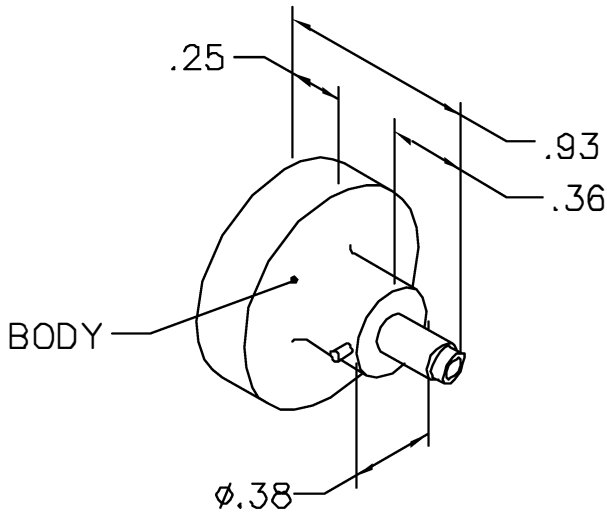

REVISIONS				
REV. SYM.	E.C.O. NUMBER	DESCRIPTION	BY DATE	APP'D DATE
1		ORIGINAL RELEASE	TS 7-29-88	DH 7-29-88

**UNCONTROLLED DOCUMENT
WILL NOT BE UPDATED**

DATAPLATE