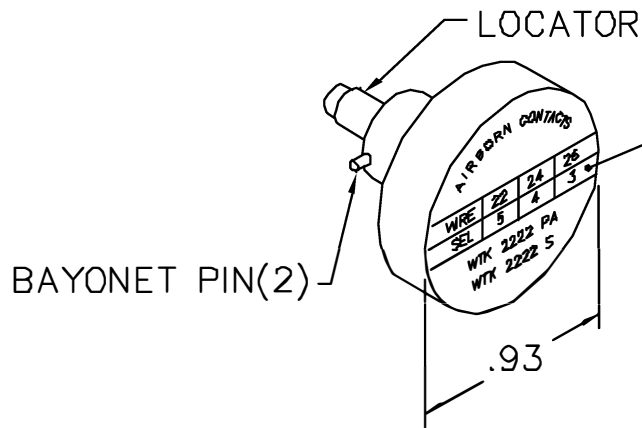

REVISIONS				
REV. SYM.	E.C.O. NUMBER	DESCRIPTION	BY DATE	APP'D DATE
1		ORIGINAL RELEASE	TS 7-29-88	DH 7-29-88

**UNCONTROLLED DOCUMENT
WILL NOT BE UPDATED**

DATAPLATE