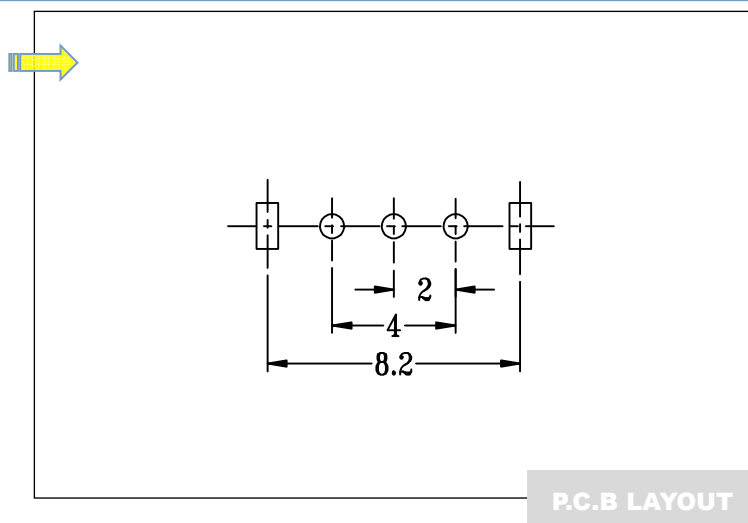

SLIDE SWITCH

Operation: DIP3+2PIN/卧式二档&中型拨动开关 [柄长可定制]

LTEM NO.: SK-12D02-VG □ (Series)

(L8.6×W4.4×H4.70 SLIDE-SWITCH)

表面插装 DIP

側向操作

精密部品 NICETY

可靠 STABILIZE

適合環保 RoHS

Technical parameter

PROJECT	LEVEL	A[better product]	B[average product]
Electrical Properties	Contact Rating	0.3A, 24V DC	
	Initial Contact Resistance	50mΩ max.	
Durable Performance	Insulation Resistance	100MΩ min.500V DC	Skey/PD: 100MΩ min.300V DC
	Withstand Voltage	300V AC for 1 minute	250 V AC for 1 minut
	There No Load	15,000 Cycles	10,000 Cycles
	Rated Load	12,000 Cycles	8,500 Cycles
Storage temp.		-25℃~+75℃(Operating Temp:)	
Operating Force		2. 6N. (1N.=100gram-force)	
Heat Rrsistance		IR Reflow:255℃, 5sec. Manual:350℃, 3sec.	

Material declaration		
No.	NAME	Description
① A	盖板	钢带(镀镍) t=0.40
② B	拨柄	POM (Black)热塑性塑料
③ C	基座	酚醛脂板 PHENOLIC RESIN
④ D	端子	镀银&H62 黄铜带 BRASS STRIP
⑤ E	嵌件	镀银&H62 黄铜带 BRASS STRIP
⑥ F	弹片	不锈钢线 STEEL WIRE

CIRCUIT DIAGRAM

Unit:mm

DIM H

可定制柄長