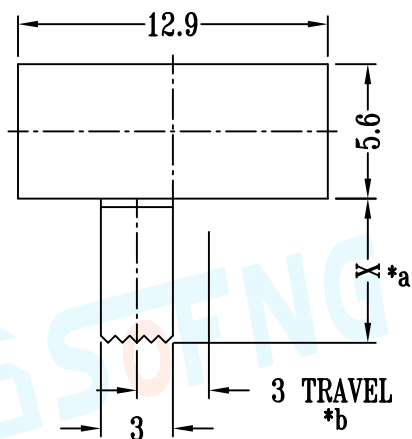

適合環保 RoHS

Technical parameter

PROJECT	LEVEL	A[better product]	B[average product]
Electrical Properties	Contact Rating	0.3A, 24V DC	
	Initial Contact Resistance	50mΩ max.	
Durable Performance	Insulation Resistance	100MΩ min.500V DC	Skey/PD: 100MΩ min.300V DC
	Withstand Voltage	300V AC for 1 minute	250 V AC for 1 minut
	There No Load	15,000 Cycles	10,000 Cycles
	Rated Load	12,000 Cycles	8,500 Cycles
Storage temp.		-25℃~+75℃(Operating Temp:)	
Operating Force		2. 6N. (1N.=100gram-force)	
Heat Rrsistance		IR Reflow:255℃, 5sec. Manual :350℃, 3sec.	

Material declaration		
No.	NAME	Description
① A	盖板	钢带(镀镍) t=0.40
② B	拨柄	POM (Black)热塑性塑料
③ C	基座	酚醛脂板 PHENOLIC RESIN
④ D	端子	镀银&H62 黄铜带 BRASS STRIP
⑤ E	嵌件	镀银&H62 黄铜带 BRASS STRIP
⑥ F	弹片	不锈钢线 STEEL WIRE

CIRCUIT DIAGRAM

Unit:mm

SK-12F14 **

P.C.B LAYOUT

产品型号
柄长 (G2=2.0mm)
柄长 (G3=3.0mm)
柄长 (G6=6.0mm)

X-ON Electronics

Largest Supplier of Electrical and Electronic Components

Click to view similar products for [Slide Switches](#) category: