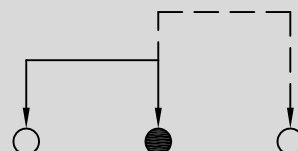

Material declaration		
No.	NAME	Description
① A	盖板	钢带(镀镍) t=0.40
② B	拨柄	POM (Black)热塑性塑料
③ C	基座	酚醛脂板 PHENOLIC RESIN
④ D	端子	镀银&H62 黄铜带 BRASS STRIP
⑤ E	嵌件	镀银&H62 黄铜带 BRASS STRIP
⑥ F	弹片	不锈钢线 STEEL WIRE

CIRCUIT DIAGRAM

Unit:mm

SK-12F14 **

P.C.B LAYOUT

产品型号
柄长 (G2=2.0mm)
柄长 (G3=3.0mm)
柄长 (G6=6.0mm)

X-ON Electronics

Largest Supplier of Electrical and Electronic Components

Click to view similar products for [Slide Switches](#) category: