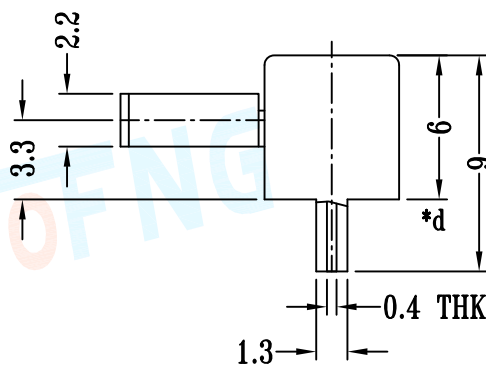

Material declaration		
No.	NAME	Description
① A	盖板	钢带(镀镍) t=0.40
② B	拨柄	POM (Black)热塑性塑料
③ C	基座	酚醛脂板 PHENOLIC RESIN
④ D	端子	镀银&H62 黄铜带 BRASS STRIP
⑤ E	嵌件	镀银&H62 黄铜带 BRASS STRIP
⑥ F	弹片	不锈钢线 STEEL WIRE

CIRCUIT DIAGRAM

Unit:mm

SK-12F14 **

P.C.B LAYOUT

产品型号
柄长 (G2=2.0mm)
柄长 (G3=3.0mm)
柄长 (G6=6.0mm)

X-ON Electronics

Largest Supplier of Electrical and Electronic Components

Click to view similar products for [Slide Switches](#) category: