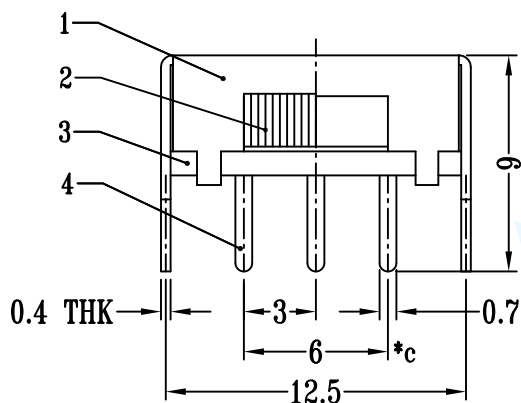

適合環保 RoHS

Technical parameter

PROJECT	LEVEL	A[better product]	B[average product]
Electrical Properties	Contact Rating	0.3A, 24V DC	
	Initial Contact Resistance	50mΩ max.	
Durable Performance	Insulation Resistance	100MΩ min.500V DC	Skey/PD: 100MΩ min.300V DC
	Withstand Voltage	300V AC for 1 minute	250 V AC for 1 minut
	There No Load	15,000 Cycles	10,000 Cycles
	Rated Load	12,000 Cycles	8,500 Cycles
Storage temp.		-25℃~+75℃(Operating Temp:)	
Operating Force		2. 6N. (1N.=100gram-force)	
Heat Rrsistance		IR Reflow:255℃, 5sec. Manual :350℃, 3sec.	

Material declaration		
No.	NAME	Description
① A	盖板	钢带(镀镍) t=0.40
② B	拨柄	POM (Black)热塑性塑料
③ C	基座	酚醛脂板 PHENOLIC RESIN
④ D	端子	镀银&H62 黄铜带 BRASS STRIP
⑤ E	嵌件	镀银&H62 黄铜带 BRASS STRIP
⑥ F	弹片	不锈钢线 STEEL WIRE

CIRCUIT DIAGRAM

Unit:mm

SK-12F14 **

P.C.B LAYOUT

产品型号
柄长 (G2=2.0mm)
柄长 (G3=3.0mm)
柄长 (G6=6.0mm)

X-ON Electronics

Largest Supplier of Electrical and Electronic Components

Click to view similar products for [Slide Switches](#) category: