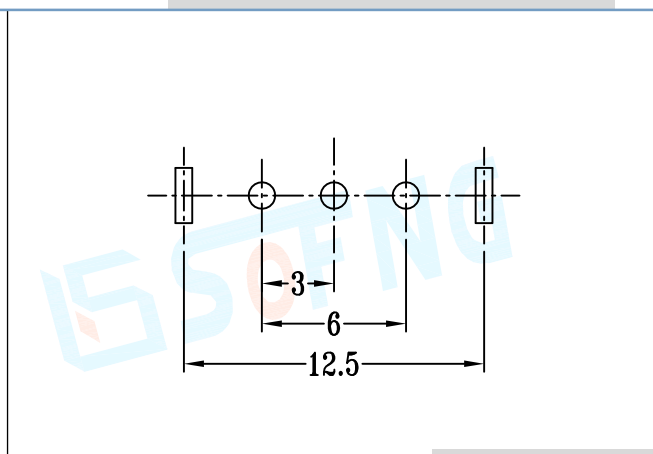

適合環保 RoHS

Technical parameter

PROJECT	LEVEL	A[better product]	B[average product]
Electrical Properties	Contact Rating	0.3A, 24V DC	
	Initial Contact Resistance	50mΩ max.	
Durable Performance	Insulation Resistance	100MΩ min.500V DC	Skey/PD: 100MΩ min.300V DC
	Withstand Voltage	300V AC for 1 minute	250 V AC for 1 minut
	There No Load	15,000 Cycles	10,000 Cycles
	Rated Load	12,000 Cycles	8,500 Cycles
Storage temp.		-25℃~+75℃(Operating Temp:)	
Operating Force		2. 6N. (1N.=100gram-force)	
Heat Rrsistance		IR Reflow:255℃, 5sec. Manual :350℃, 3sec.	

Material declaration		
No.	NAME	Description
① A	盖板	钢带(镀镍) t=0.40
② B	拨柄	POM (Black)热塑性塑料
③ C	基座	酚醛脂板 PHENOLIC RESIN
④ D	端子	镀银&H62 黄铜带 BRASS STRIP
⑤ E	嵌件	镀银&H62 黄铜带 BRASS STRIP
⑥ F	弹片	不锈钢线 STEEL WIRE

CIRCUIT DIAGRAM

Unit:mm

SK-12F14 **

P.C.B LAYOUT

产品型号
柄长 (G2=2.0mm)
柄长 (G3=3.0mm)
柄长 (G6=6.0mm)

X-ON Electronics

Largest Supplier of Electrical and Electronic Components

Click to view similar products for [Slide Switches](#) category: