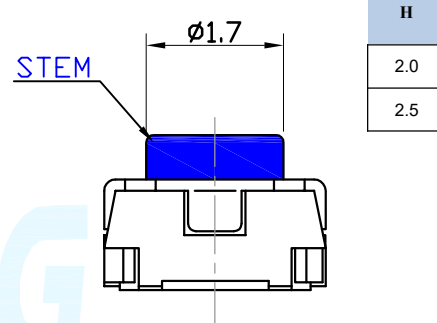

Material declaration		
No.	NAME	Description
① A	嵌件	C5191R-H (t=0.12mm)鍍銀磷銅
② B	基座	LCP 30%(Buff)耐高溫塑膠 UL94V-0
③ C	簧片	覆銀&不銹鋼 SUS304
④ D	撥柄	LCP 30%(Gray)耐高溫塑膠 UL94V-0
⑤ E	盖板	H62 鍍銀黃銅(t=0.15mm)
⑥ C	覆膜	KTC 聚酰亞胺 Polyimide

Unit:mm

P.C.B LAYOUT

DECIMALS	ANGLES
.X :±0.15	X.° :±1.5°
.XX :±0.10	X.X° :±1.0°
.XXX :±0.05	.XXX° :±0.5°

X-ON Electronics

Largest Supplier of Electrical and Electronic Components

Click to view similar products for [Tactile Switches](#) category: