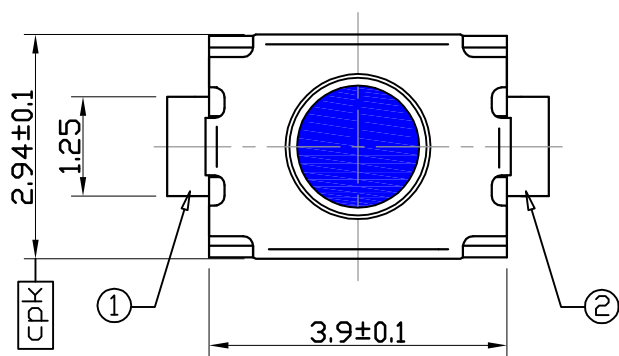

TACT SWITCH

Operation: SMT/贴片式 微型 轻触开关 [柄长/操作力可定制]

LTEM NO.: TS-1807R-*** **

(Series)

(L4.00mm × W3.00mm TACT-SWITCH)

表面貼裝 SMT

正向操作 DOWN

精密部品 NICETY

可靠 STABILIZE

適合環保 RoHS

Technical parameter

LEVEL		A[better product]	B[average product]
PROJECT			
Electrical	Contact Rating	25mA, 24V DC	
	Initial Contact Resistance	50mΩ max.	
Properties	Insulation Resistance	100MΩ min.500V DC	Skey/PD: 100MΩ min.300V DC
	Withstand Voltage	300V AC for 1 minute	250 V AC for 1 minut
Durable Performance	There No Load	80,000 Cycles	60,000 Cycles
	Rated Load	65,000 Cycles	50,000 Cycles
	Storage temp.	-35℃~+75℃(Operating Temp:)	
	Operating Force	1.6 / 2.6N. (1N.=100gram-force)	
	Heat Rrsistance	IR Reflow:255℃, 5sec. Manual:350℃, 3sec.	

Material declaration		
No.	NAME	Description
① A	嵌件	C5191R-H (t=0.12mm)鍍銀磷銅
② B	基座	LCP 30%(Buff)耐高溫塑膠 UL94V-0
③ C	簧片	覆銀&不銹鋼 SUS304
④ D	撥柄	LCP 30%(Gray)耐高溫塑膠 UL94V-0
⑤ E	盖板	H62 鍍銀黃銅(t=0.15mm)
⑥ C	覆膜	KTC 聚酰亞胺 Polyimide

Unit:mm

P.C.B LAYOUT

DECIMALS	ANGLES
.X :±0.15	X.° :±1.5°
.XX :±0.10	X.X° :±1.0°
.XXX :±0.05	.XXX° :±0.5°

X-ON Electronics

Largest Supplier of Electrical and Electronic Components

Click to view similar products for [Tactile Switches](#) category: