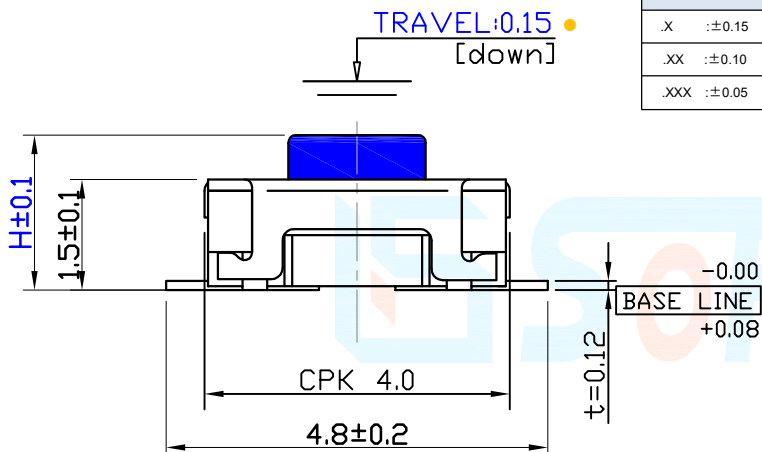

Material declaration		
No.	NAME	Description
① A	嵌件	C5191R-H (t=0.12mm)鍍銀磷銅
② B	基座	LCP 30%(Buff)耐高溫塑膠 UL94V-0
③ C	簧片	覆銀&不銹鋼 SUS304
④ D	撥柄	LCP 30%(Gray)耐高溫塑膠 UL94V-0
⑤ E	盖板	H62 鍍銀黃銅(t=0.15mm)
⑥ C	覆膜	KTC 聚酰亞胺 Polyimide

Unit:mm

P.C.B LAYOUT

DECIMALS	ANGLES
.X :±0.15	X.° :±1.5°
.XX :±0.10	X.X° :±1.0°
.XXX :±0.05	.XXX° :±0.5°

X-ON Electronics

Largest Supplier of Electrical and Electronic Components

Click to view similar products for [Tactile Switches](#) category: