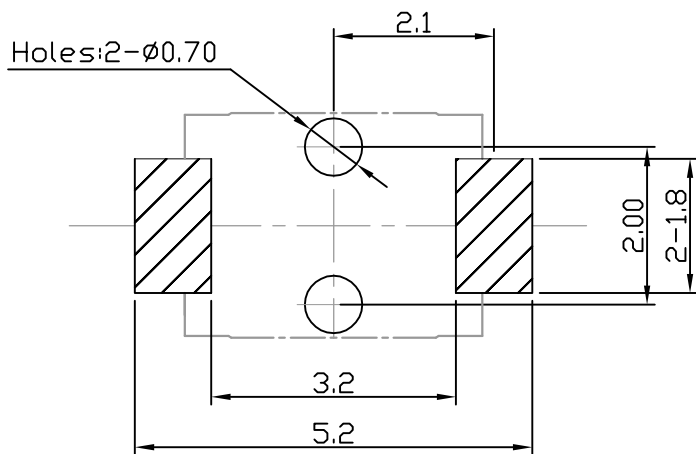

可靠 STABILIZE

適合環保 RoHS

Technical parameter

LEVEL		A[better product]	B[average product]
PROJECT			
Electrical	Contact Rating	25mA, 24V DC	
	Initial Contact Resistance	50mΩ max.	
Properties	Insulation Resistance	100MΩ min.500V DC	Skey/PD: 100MΩ min.300V DC
	Withstand Voltage	300V AC for 1 minute	250 V AC for 1 minut
Durable Performance	There No Load	80,000 Cycles	60,000 Cycles
	Rated Load	65,000 Cycles	50,000 Cycles
	Storage temp.	-35℃~+75℃(Operating Temp:)	
	Operating Force	1.6 / 2.6N. (1N.=100gram-force)	
	Heat Rrsistance	IR Reflow:255℃, 5sec. Manual:350℃, 3sec.	

Material declaration		
No.	NAME	Description
① A	嵌件	C5191R-H (t=0.12mm)鍍銀磷銅
② B	基座	LCP 30%(Buff)耐高溫塑膠 UL94V-0
③ C	簧片	覆銀&不銹鋼 SUS304
④ D	撥柄	LCP 30%(Gray)耐高溫塑膠 UL94V-0
⑤ E	盖板	H62 鍍銀黃銅(t=0.15mm)
⑥ C	覆膜	KTC 聚酰亞胺 Polyimide

Unit:mm

P.C.B LAYOUT

DECIMALS	ANGLES
.X :±0.15	X.° :±1.5°
.XX :±0.10	X.X° :±1.0°
.XXX :±0.05	.XXX° :±0.5°

X-ON Electronics

Largest Supplier of Electrical and Electronic Components

Click to view similar products for [Tactile Switches](#) category: