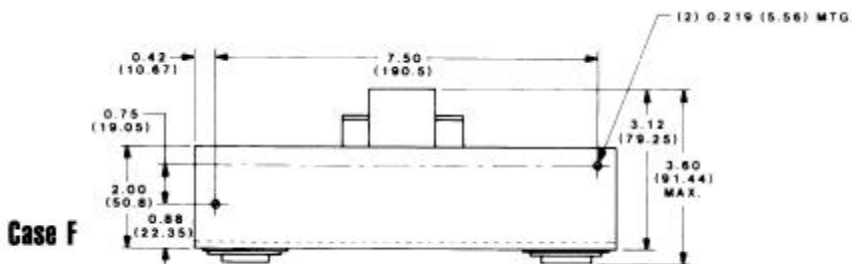

OEM LINEAR POWER SUPPLIES

GENERAL:		INPUT:	
OPERATING TEMPERATURE RANGE:	0 TO 50°C	VOLTAGE:	104-127VAC, 208-254VAC
VIBRATION:	DESIGNED TO MEET MIL-STD-810C, METHOD 514	FREQUENCY:	47-63HZ
SHOCK:	DESIGNED TO MEET MIL-STD-810C, METHOD 516	FUSE TYPE:	NORMAL BLOW
EMI/RFI:	MEETS FCC 20780, FCC CLASS "B" AND VDE 8071 CLASS "B".	OUTPUT:	
DIELECTRIC WITHSTAND VOLTAGE:	3000 VAC INPUT/OUTPUT 1500VAC INPUT/GROUND 500VAC OUTPUT/GROUND	LINE REGULATION:	0.1% FOR 10% CHANGE
COOLING:	20CFM FAN FOR TEMPERATURES OVER 35°C	LOAD REGULATION:	0.1% FOR 90% CHANGE
		RIPPLE(PARD):	0.1% PEAK TO PEAK MAX.
		TRANSIENT RESPONSE:	50μSEC. AT 50% LOAD CHANGE.
		OUTPUT VOLTAGE ADJ.:	±5% MIN.
		OVERVOLTAGE PROTECTION:	STANDARD ON 5VDC OUTPUTS.

RATING

MODEL	OUTPUT 1	OUTPUT 2	INPUT FUSE @120VAC	INPUT FUSE @240VAC
83-12-2218	12V@1.8A	-12V@1.8A	1.5A	3/4A
83-15-2216	15V@1.6A	-15V@1.6A	1.5A	3/4A

INPUT AC CONNECTIONS

MECHANICAL DIMENSIONS IN INCHES (mm)