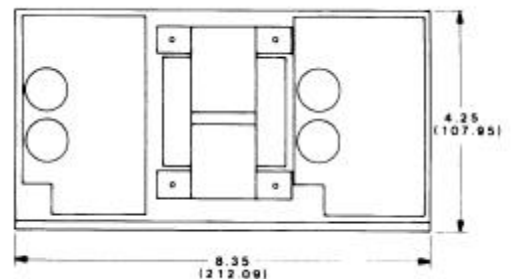

RATING

MODEL	OUTPUT 1	OUTPUT 2	INPUT FUSE @120VAC	INPUT FUSE @240VAC
83-12-2218	12V@1.8A	-12V@1.8A	1.5A	3/4A
83-15-2216	15V@1.6A	-15V@1.6A	1.5A	3/4A

INPUT AC CONNECTIONS

MECHANICAL DIMENSIONS IN INCHES (mm)