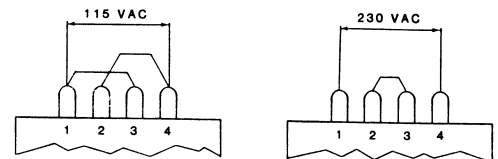

OEM LINEAR POWER SUPPLIES

GENERAL:		INPUT:	
OPERATING TEMPERATURE RANGE:	0 TO 50°C	VOLTAGE:	104-127VAC, 208-254VAC
VIBRATION:	DESIGNED TO MEET MIL-STD-810C, METHOD 514	FREQUENCY:	47-63HZ
SHOCK:	DESIGNED TO MEET MIL-STD-810C, METHOD 516	FUSE TYPE:	NORMAL BLOW
EMI/RFI:	MEETS FCC 20780, FCC CLASS "B" AND VDE 8071 CLASS "B".	OUTPUT:	
DIELECTRIC WITHSTAND VOLTAGE:	3000 VAC INPUT/OUTPUT 1500VAC INPUT/GROUND 500VAC OUTPUT/GROUND	LINE REGULATION:	0.1% FOR 10% CHANGE
COOLING:	20CFM FAN FOR TEMPERATURES OVER 35°C	LOAD REGULATION:	0.1% FOR 90% CHANGE
		RIPPLE(PARD):	0.1% PEAK TO PEAK MAX.
		TRANSIENT RESPONSE:	50μSEC. AT 50% LOAD CHANGE.
		OUTPUT VOLTAGE ADJ.:	±5% MIN.
		OVERVOLTAGE PROTECTION:	STANDARD ON 5VDC OUTPUTS.

RATING

MODEL	OUTPUT 1	OUTPUT 2	INPUT FUSE @120VAC	INPUT FUSE @240VAC
83-12-2218	12V@1.8A	-12V@1.8A	1.5A	3/4A
83-15-2216	15V@1.6A	-15V@1.6A	1.5A	3/4A

INPUT AC CONNECTIONS

MECHANICAL DIMENSIONS IN INCHES (mm)