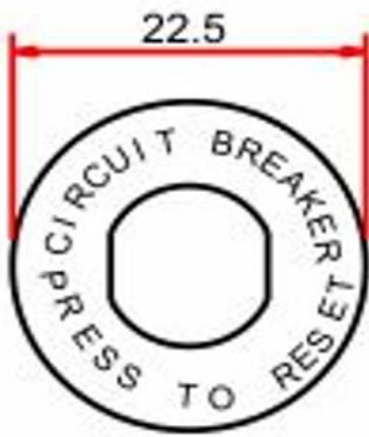

铭板

A

NamePlate-Aluminum

X-ON Electronics

Largest Supplier of Electrical and Electronic Components

Click to view similar products for [Washers](#) category:

Click to view products by [SOUDELOR](#) manufacturer: