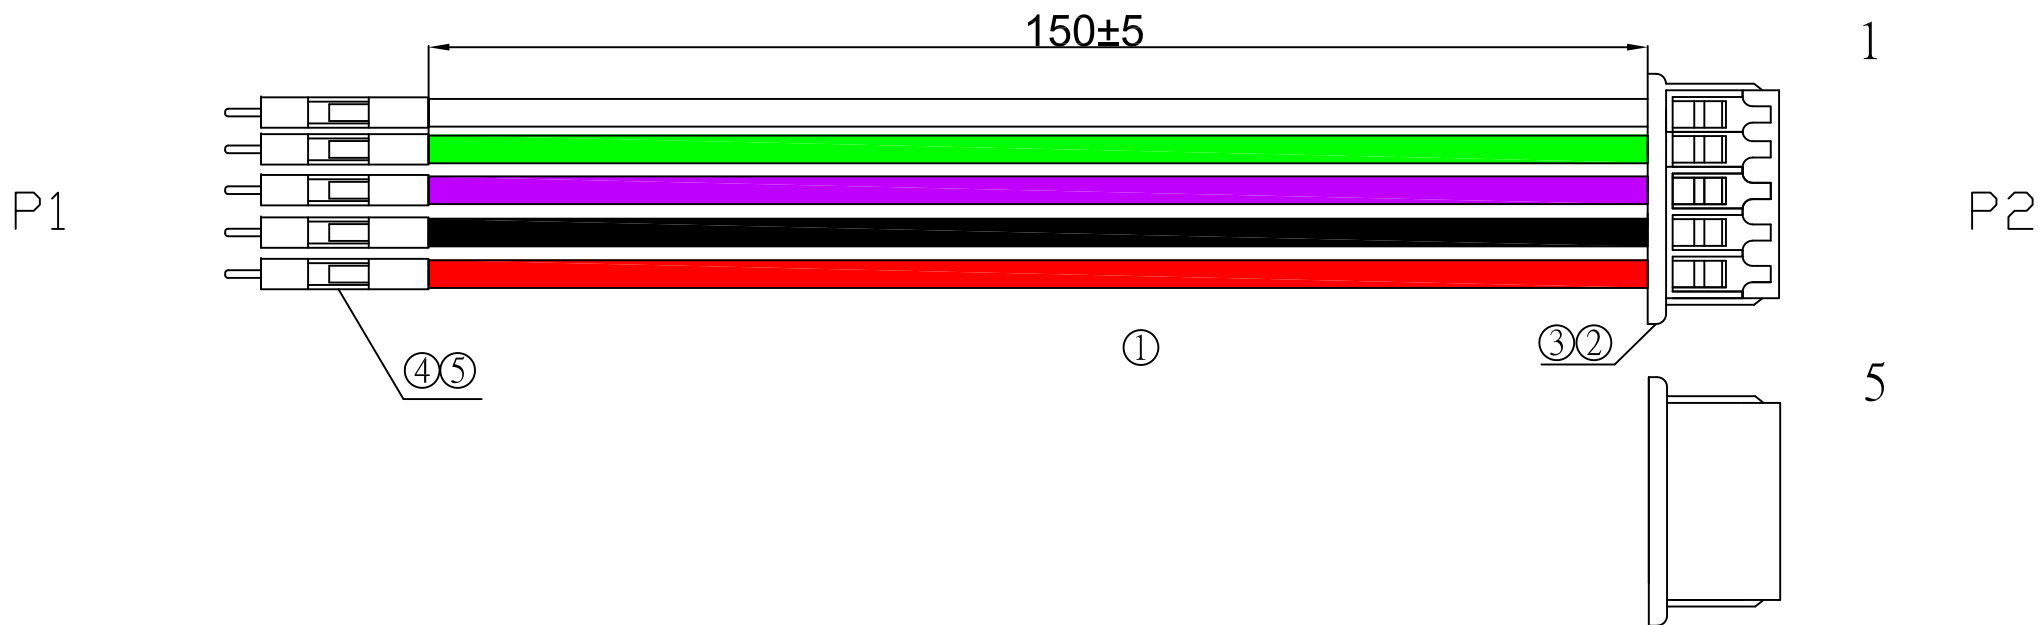

REV	ECRN	DATE
1	NEW PRODUCTION	20181105

NOTES:

1. ELECTRICAL TEST: 100% OPEN, SHORT & MIS WIRE TEST.
2. CONTACT RESISTANCE: 1 ohm,
3. INSULATOR RESISTANCE: 5M ohm.
4. HIGH VOLTAGE: DC 300V 0.01sec.
5. MUST BE ROHS COMPLIANT.

PIN ASSIGNMENTS

P1	COLOR	P2
1	BLACK	1
2	GREEN	2
3	PURPLE	3
4	WHITE	4
5	RED	5

⑤		HOUSING	DUPONT 2.54-H01 BLACK	5	PCS
④		TERMINAL	DUPONT 2.54 M GOLD PLATED TERMINAL	5	PCS
③		HOUSING	JST:ZHR-5 1.5MM 1*5PIN COLOR:WHITE	1	PCS
②		TERMINAL	JST:SZH-002T-P05 1.5MM TERMINAL	5	PCS
①		CABLE	UL1571 28AWG(7/0.127TC) JACKET:PVC 60P OD:0.9±0.15MM COLOR:BLACK.RED GREEN PURPLE WHITE L=165MM	1	PCS
NO.	PART NO	ITEM	DESCRIPTION	Q' TY	UNIT