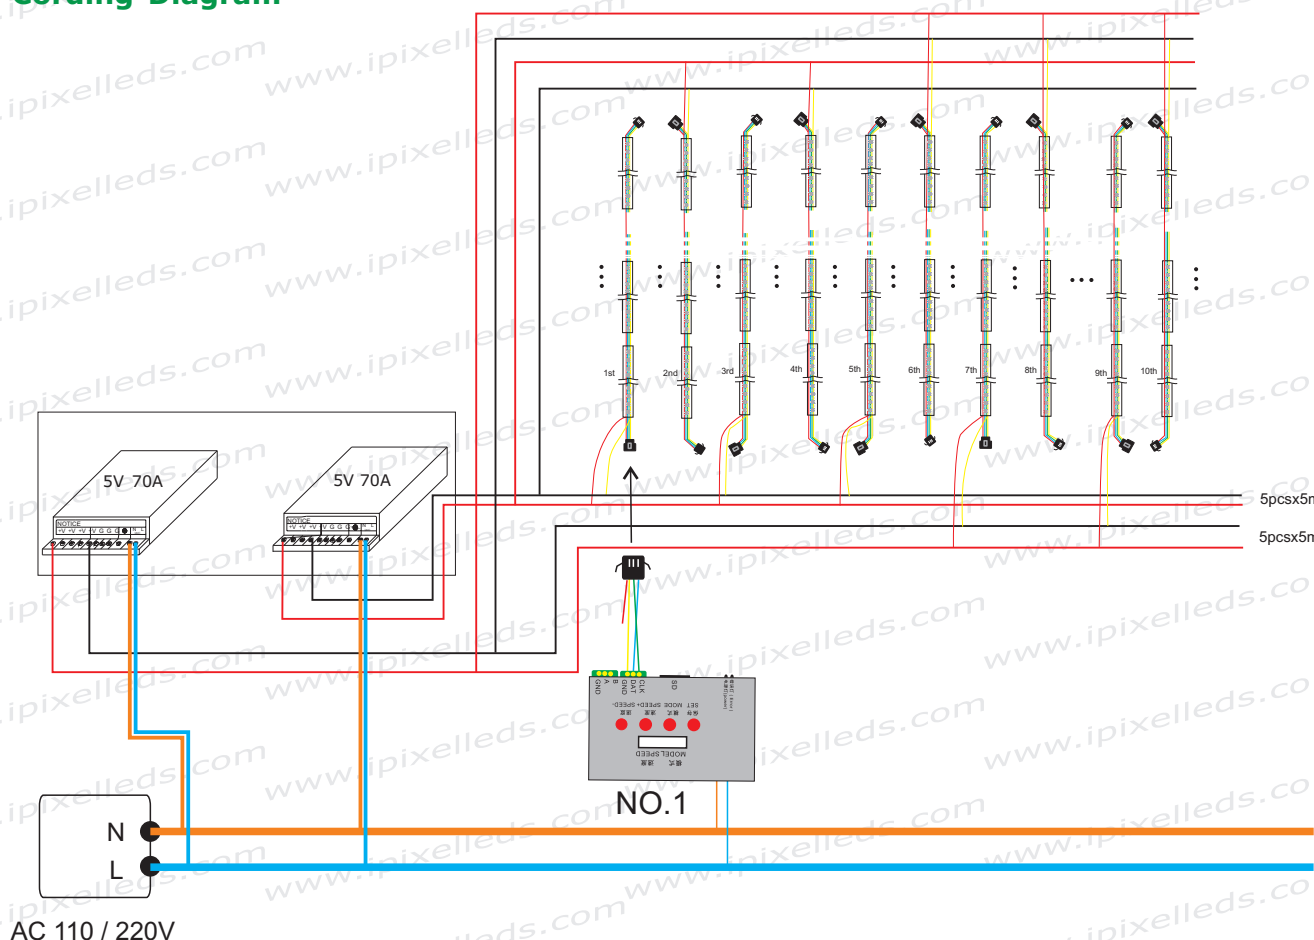

There is a Arrow following each LED on PCB, it's means the signal transmit direction

Add: A2 Building Ming Jin hai Industrial Park,Zhou shi Rd ,Shiyan,Baoan,Shenzhen,China. 518108

Tel: 0086-755-85257929 Fax:0086-755-85257929 Web:www.ipixelleds.com

E-mail: inquiry@ipixelleds.com

iPixel LED Light Co., Ltd

Outline Dimension: (Unit:mm)

Cording Diagram

This strip 60Pixels (IC) per m,5m/roll (300Pixel),T-1000controller support 2000Pixel Max,
 1 Roll strip total power is 72W (5m),each 5V70A(350W) works 4rolls of strip .
 You also could use T4000、T8000 SD controller for more LED pixels