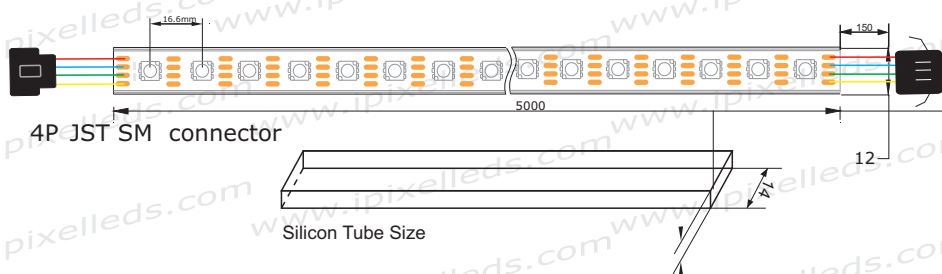

Technical Parameters:

Light source	Epistar 5050 SMD LEDs
Beam angle	140 deg.
Operating voltage	DC5V
Consumption watts per 60 LEDs/M	14(max)W
Pixel pitch (mm)	P16.6mm
Pixel resolution (Dot/m ²)	3600
Entire piece LED quantity	60 pcs
Printed circuit board thickness	0.25mm
Operation Temperature	-40°C-40°C
Storage Temperature	-10°C-50°C

Technical Parameter

Part Number	Emitting	LED	Voltage	IC	Current	MCD per	IP
	Color	Quantity	(V)		(A/1m)	1m/60LED	
S60102	RGB	60/1M	5	APA102/SK9822	2.88A	R:24000/G:42000	Non-waterproof
S60102-W	RGB	60/1M	5	APA102/SK9822	2.88A	B:11400	Silicon Tube

There is a Arrow following each LED on PCB, it's means the signal transmit direction

Add: A2 Building Ming Jin hai Industrial Park,Zhou shi Rd ,Shiyan,Baoan,Shenzhen,China. 518108

Tel: 0086-755-85257929 Fax:0086-755-85257929 Web:www.ipixelleds.com

E-mail: inquiry@ipixelleds.com

iPixel LED Light Co., Ltd

Outline Dimension: (Unit:mm)

Cording Diagram

This strip 60Pixels (IC) per m,5m/roll (300Pixel),T-1000controller support 2000Pixel Max,
 1 Roll strip total power is 72W (5m),each 5V70A(350W) works 4rolls of strip .
 You also could use T4000、T8000 SD controller for more LED pixels