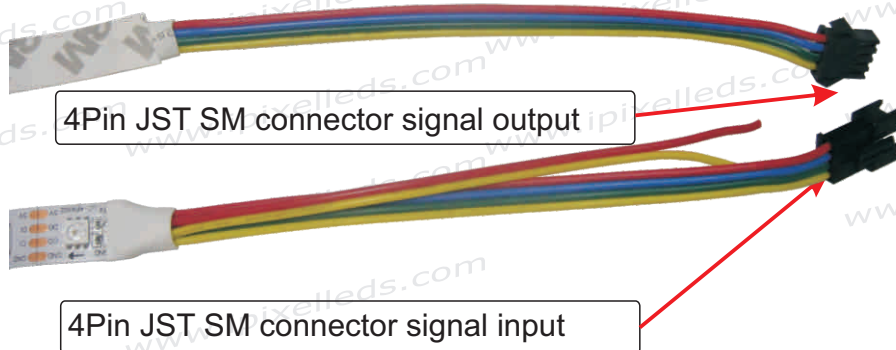

Add: A2 Building Ming Jin hai Industrial Park,Zhou shi Rd ,Shiyan,Baoan,Shenzhen,China. 518108

Tel: 0086-755-85257929 Fax:0086-755-85257929 Web:www.ipixelleds.com

E-mail: inquiry@ipixelleds.com