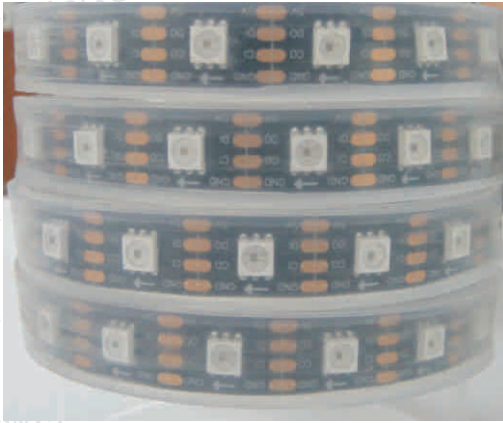

iPixel LED Light Co., Ltd

SK9822/APA102--Addressable LED Strip 1 Meter with 60pcs LEDs

Applications:

- Night Club background lighting
- Casino equipment lighting
- Robot,PC,Keyboard;DIY electronic lighting
- LED shoes, Clothes Lighting

Features and Benefits:

- Control IC included, supporting numerous Color-change effects;
- Pcontrol by SD controller,Arduino,DMX512,Artnet
- Flexible PCB 5V low voltage input;
- PCB Color: White & Black available for choose
- Absolutely addressable ,each IC built inside RGB LED
- 5M per roll, Customer's size available also
- The non-waterproof version strip attached white color 3M tape on back side of strip we recommend you put extra silicon to seal the strip avoid strip fall off each LED cut-able

Technical Parameters:

Light source	Epistar 5050 SMD LEDs
Beam angle	140 deg.
Operating voltage	DC5V
Consumption watts per 60 LEDs/M	14(max)W
Pixel pitch (mm)	P16.6mm
Pixel resolution (Dot/m ²)	3600
Entire piece LED quantity	60 pcs
Printed circuit board thickness	0.25mm
Operation Temperature	-40°C-40°C
Storage Temperature	-10°C-50°C

E-mail: inquiry@ipixelleds.com

iPixel LED Light Co., Ltd

Outline Dimension: (Unit:mm)

Cording Diagram

This strip 60Pixels (IC) per m,5m/roll (300Pixel),T-1000controller support 2000Pixel Max,
 1 Roll strip total power is 72W (5m),each 5V70A(350W) works 4rolls of strip .
 You also could use T4000、T8000 SD controller for more LED pixels