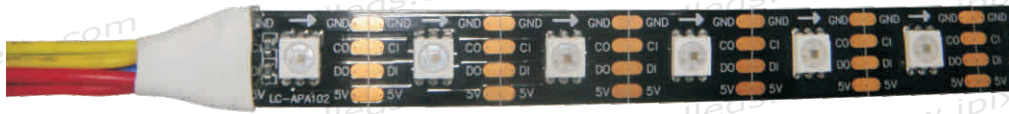

iPixel LED Light Co., Ltd

SK9822/APA102--Addressable LED Strip 1 Meter with 60pcs LEDs

Applications:

- Night Club background lighting
- Casino equipment lighting
- Robot,PC,Keyboard;DIY electronic lighting
- LED shoes, Clothes Lighting

Features and Benefits:

- Control IC included, supporting numerous Color-change effects;
- Pcontrol by SD controller,Arduino,DMX512,Artnet
- Flexible PCB 5V low voltage input;
- PCB Color: White & Black available for choose
- Absolutely addressable ,each IC built inside RGB LED
- 5M per roll, Customer's size available also
- The non-waterproof version strip attached white color 3M tape on back side of strip we recommend you put extra silicon to seal the strip avoid strip fall off each LED cut-able

Technical Parameters:

Light source	Epistar 5050 SMD LEDs
Beam angle	140 deg.
Operating voltage	DC5V
Consumption watts per 60 LEDs/M	14(max)W
Pixel pitch (mm)	P16.6mm
Pixel resolution (Dot/m ²)	3600
Entire piece LED quantity	60 pcs
Printed circuit board thickness	0.25mm
Operation Temperature	-40°C-40°C
Storage Temperature	-10°C-50°C

E-mail: inquiry@ipixelleds.com

iPixel LED Light Co., Ltd

Outline Dimension: (Unit:mm)

Cording Diagram

This strip 60Pixels (IC) per m,5m/roll (300Pixel),T-1000controller support 2000Pixel Max,
 1 Roll strip total power is 72W (5m),each 5V70A(350W) works 4rolls of strip .
 You also could use T4000、T8000 SD controller for more LED pixels