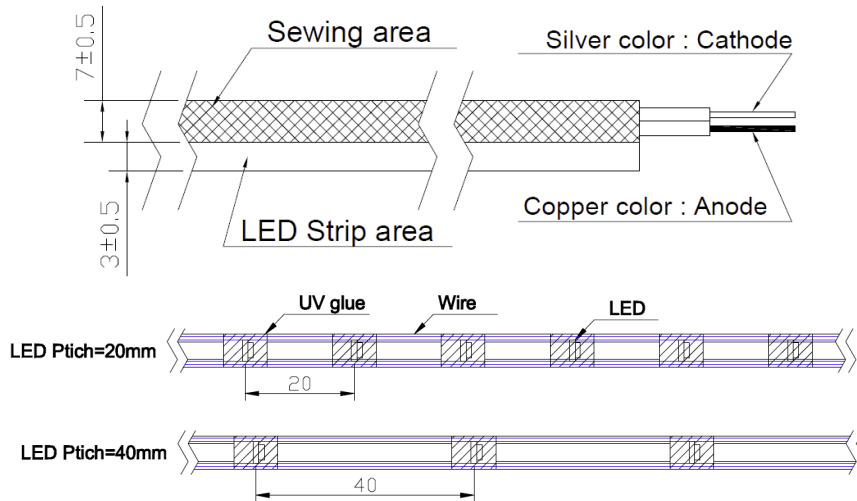

Features

- Waterproof
- Washable
- Easy Sewing
- 360° Luminous
- Flexible and Foldable

Applications

- Sporting Goods
- Safety Application
- Internal Décor
- Wearable

Description

Flexible, easy to use linear LED fabric which can be applied to your clothing and accessories.

Key Specification

LED life	20000 hours.
LED color	White / Blue / Green / Red / Amber / Yellow / Yellow Green / Turquoise / Rose Gold / Magenta
Operating temperature	0°C~30°C
Breaking strength	More than 30Kg
Outside diameter:	3.0 ± 0.5mm
Sewing space	7.0 ± 0.5mm
Input voltage	DC 4.5 V
Maximum current	< 250mA/m
LED Pitch	20 ± 2mm; 40 ± 2mm
Waterproof and Dustproof	IP68(IEC60598-1)

Fabric Outline

Part Numbers

M	X	01	RED -	P2		
Material	Dice	LED Package	Color	LED Pitch	Packing	Total Length
LED Fabric	X: No Dice	01: 0603 LED	White Blue Green Red Amber Yellow Yellow Green Turquoise Rose Gold Magenta	P2: 2cm P4: 4cm	(Blank): Bag package X: Paper Tube	(Blank): 1M 0X: 125M