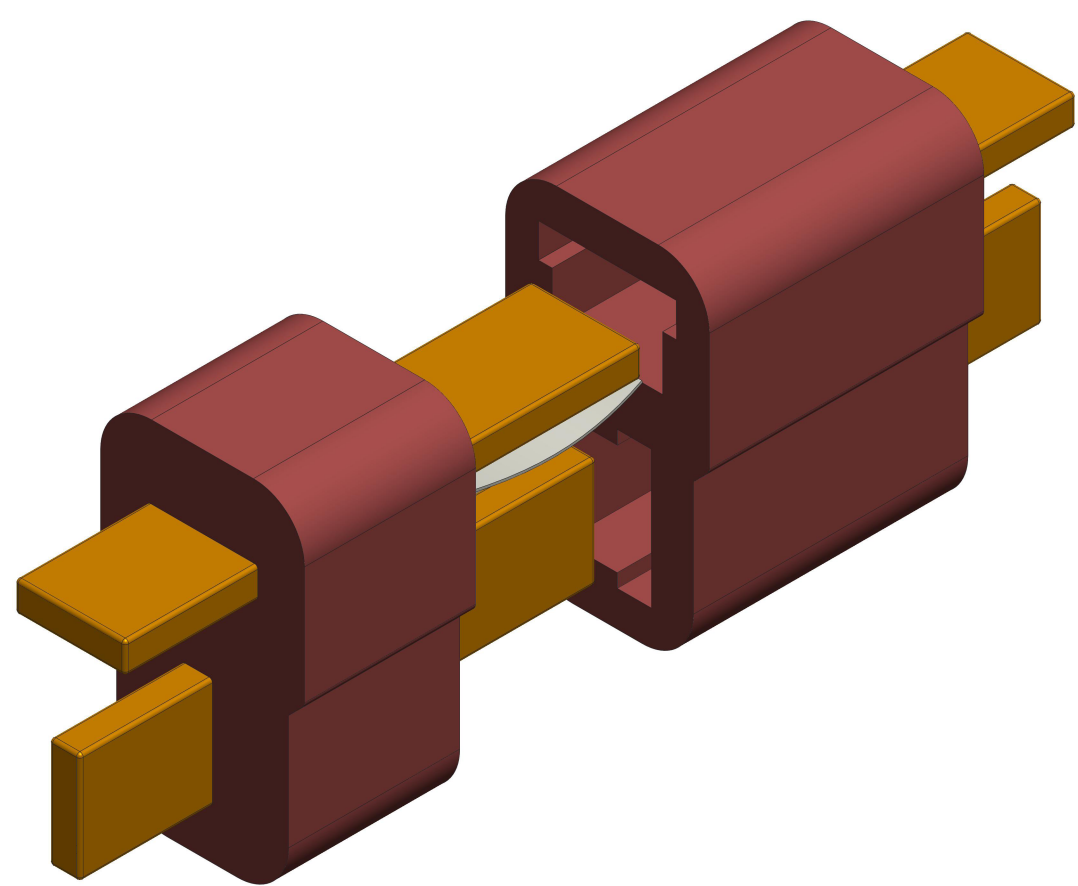

4

3

2

1

R.0750 (all) [1,905]

<p>Do you have an R/C vehicle battery pack that desperately needs a Deans connector? With our new M/F Deans connector pair, you'll have just what you need to safely and securely connect your battery or anything else that requires a mini T Plug. Each pack comes with one male and one female Deans connector and each can support a current of, up to, 30A.</p> <p>NOTES:</p>	MATERIAL: Nylon + Metal		MODEL NAME: Deans Connector		
	Deans Connector - M/F Pair PRT-11864		<a href="https://www.sparkfun.com/products/11864">https://www.sparkfun.com/products/11864</a>		
	DESCRIPTION:		PAGE SIZE C 22 x 17 INCH		
	DRAWN BY: Paul Smith	SCALE: 5.00			
	DATE: 9 July 2013	UNITS: inch [mm]			
CAD APPLICATION: Creo Parametric 2.0		VER: 1.0	SHEET 1 / 1		