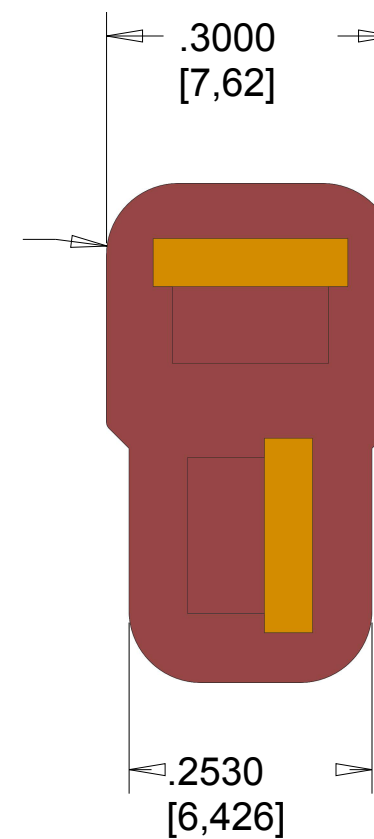

4

3

2

1

R.0750 (all) [1,905]

<p>Do you have an R/C vehicle battery pack that desperately needs a Deans connector? With our new M/F Deans connector pair, you'll have just what you need to safely and securely connect your battery or anything else that requires a mini T Plug. Each pack comes with one male and one female Deans connector and each can support a current of, up to, 30A.</p> <p>NOTES:</p>	MATERIAL: Nylon + Metal		MODEL NAME: Deans Connector		
	Deans Connector - M/F Pair PRT-11864		<a href="https://www.sparkfun.com/products/11864">https://www.sparkfun.com/products/11864</a>		
	DESCRIPTION:		PAGE SIZE C 22 x 17 INCH		
	DRAWN BY: Paul Smith	SCALE: 5.00			
	DATE: 9 July 2013	UNITS: inch [mm]			
CAD APPLICATION: Creo Parametric 2.0		VER: 1.0	SHEET 1 / 1		

4

3

2

1