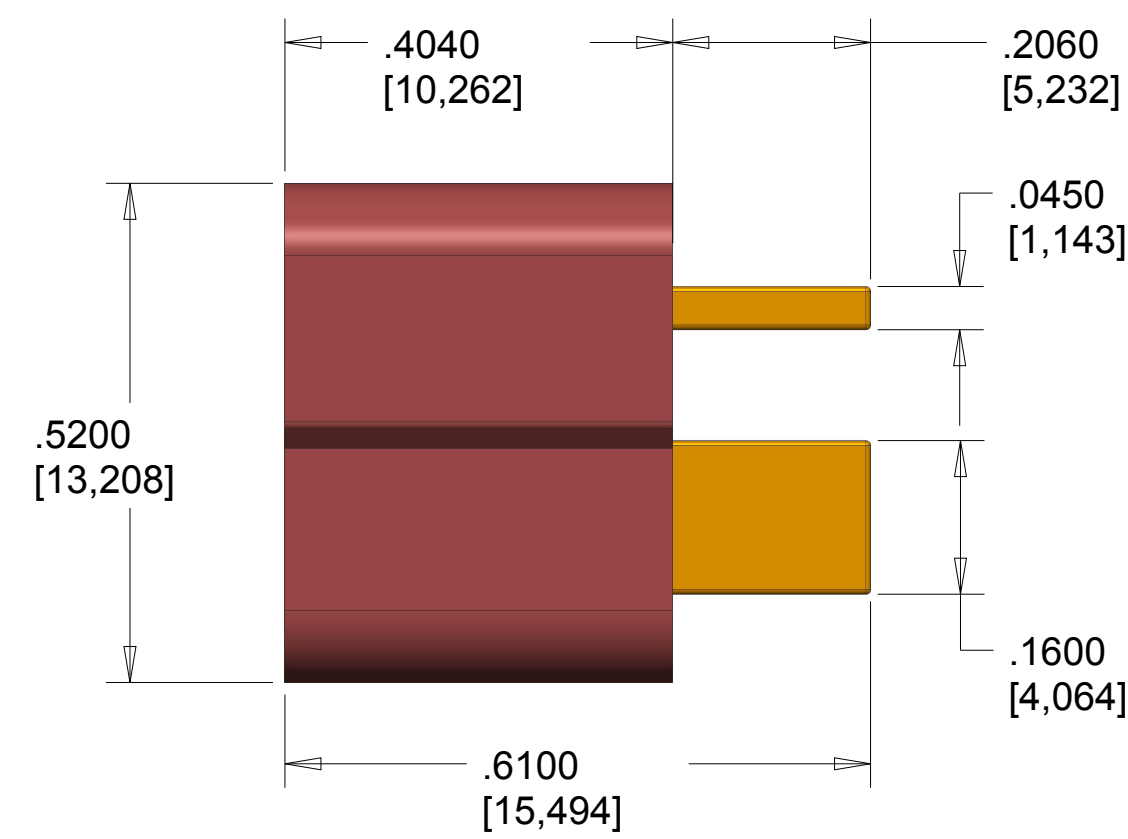

4

3

2

1

R.0750 (all) [1,905]

<p>Do you have an R/C vehicle battery pack that desperately needs a Deans connector? With our new M/F Deans connector pair, you'll have just what you need to safely and securely connect your battery or anything else that requires a mini T Plug. Each pack comes with one male and one female Deans connector and each can support a current of, up to, 30A.</p> <p>NOTES:</p>	MATERIAL: Nylon + Metal		MODEL NAME: Deans Connector		
	Deans Connector - M/F Pair PRT-11864		<a href="https://www.sparkfun.com/products/11864">https://www.sparkfun.com/products/11864</a>		
	DESCRIPTION:		PAGE SIZE C 22 x 17 INCH		
	DRAWN BY: Paul Smith	SCALE: 5.00			
	DATE: 9 July 2013	UNITS: inch [mm]			
CAD APPLICATION: Creo Parametric 2.0		VER: 1.0	SHEET 1 / 1		

4

3

2

1