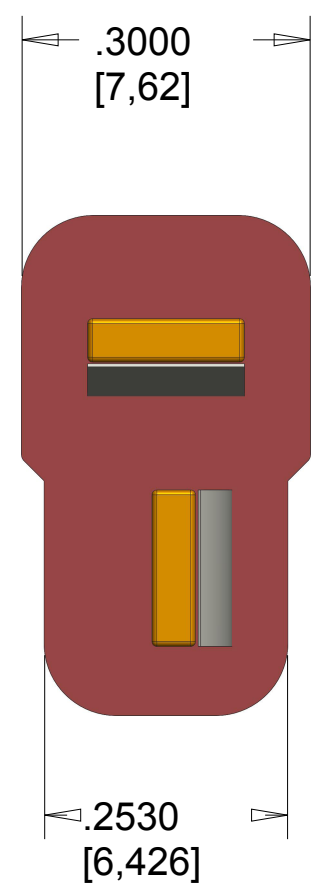

4

3

2

1

R.0750 (all) [1,905]

<p>Do you have an R/C vehicle battery pack that desperately needs a Deans connector? With our new M/F Deans connector pair, you'll have just what you need to safely and securely connect your battery or anything else that requires a mini T Plug. Each pack comes with one male and one female Deans connector and each can support a current of, up to, 30A.</p> <p>NOTES:</p>	MATERIAL: Nylon + Metal		MODEL NAME: Deans Connector		
	Deans Connector - M/F Pair PRT-11864		<a href="https://www.sparkfun.com/products/11864">https://www.sparkfun.com/products/11864</a>		
	DESCRIPTION:		PAGE SIZE C 22 x 17 INCH		
	DRAWN BY: Paul Smith	SCALE: 5.00			
	DATE: 9 July 2013	UNITS: inch [mm]			
CAD APPLICATION: Creo Parametric 2.0		VER: 1.0	SHEET 1 / 1		

4

3

2

1