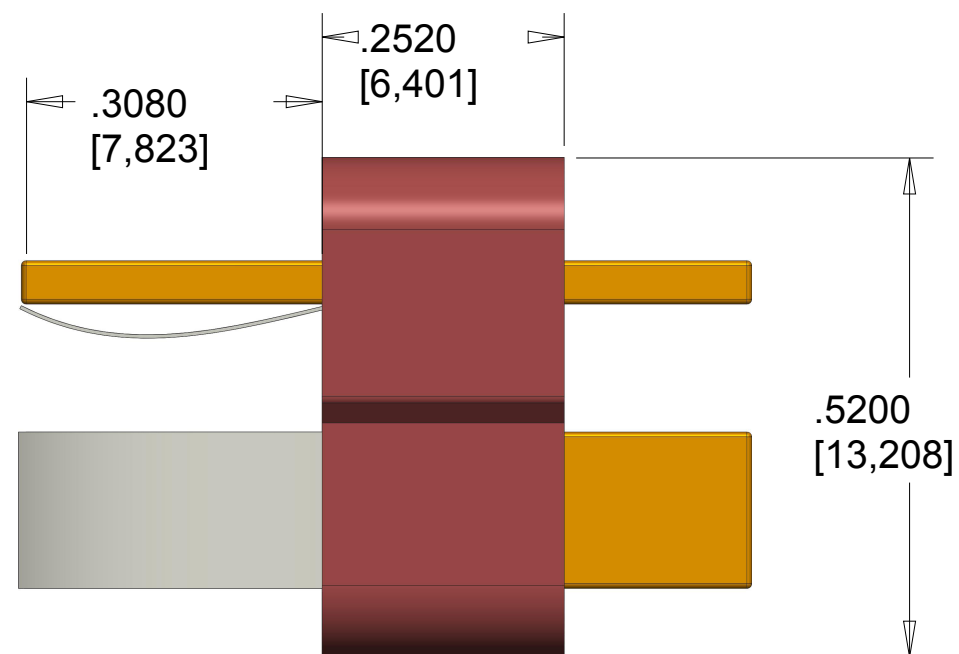

4

3

2

1

R.0750 (all) [1,905]

<p>Do you have an R/C vehicle battery pack that desperately needs a Deans connector? With our new M/F Deans connector pair, you'll have just what you need to safely and securely connect your battery or anything else that requires a mini T Plug. Each pack comes with one male and one female Deans connector and each can support a current of, up to, 30A.</p> <p>NOTES:</p>	MATERIAL: Nylon + Metal		MODEL NAME: Deans Connector		
	Deans Connector - M/F Pair PRT-11864		<a href="https://www.sparkfun.com/products/11864">https://www.sparkfun.com/products/11864</a>		
	DESCRIPTION:		PAGE SIZE C 22 x 17 INCH		
	DRAWN BY: Paul Smith	SCALE: 5.00			
	DATE: 9 July 2013	UNITS: inch [mm]			
CAD APPLICATION: Creo Parametric 2.0		VER: 1.0	SHEET 1 / 1		

4

3

2

1