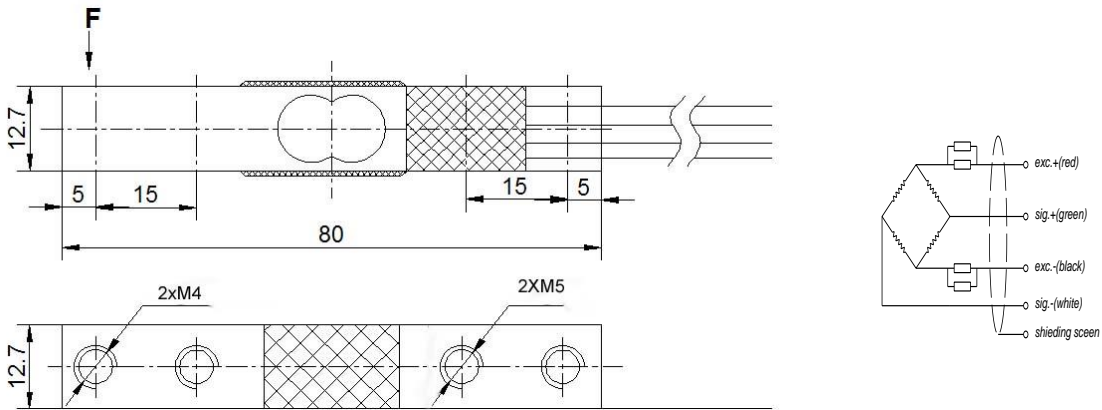

**Features:**

- ◆ Capacity : 3~200kg
- ◆ Material: aluminum-alloy or alloy steel
- ◆ Type: Parallel beam type
- ◆ Defend grade: IP65
- ◆ Application : Palm scale, kitchen scale, electronic balance, fishing scale, electronic platform scale and other electronic weighing devices.

**Electrical connection and Dimensions:(dimension unit: mm)**

**Specifications:**

capacity	kg	3,5,10,20,25,30,50(aluminum); 80,100,120,200(alloy steel)
safe overload	%FS	120
ultimate overload	%FS	150
rated output	mV/V	1.0 ± 0.15
excitation voltage	Vdc	5 ~ 10
combined error	%FS	± 0.05
zero unbalance	%FS	± 0.1
non-linearity	%FS	± 0.05
hysteresis	%FS	± 0.05
repeatability	%FS	± 0.03
creep	%FS/3min	± 0.05
input resistance	Ω	1000 ± 15
output resistance	Ω	1000 ± 10
insulation resistance	M Ω	≥ 2000
operating temperature range	°C	-10 ~ +55
compensated temperature range	°C	-10 ~ +40
temperature coefficient of SPAN	%FS/10°C	± 0.05
temperature coefficient of ZERO	%FS/10°C	± 0.05
Electrical connection	cable	4 color wire (standard)or 4 shielded PVC cable, Ø0.8 × 220 mm

※Ordering code: model-capacity- rated output-accuracy-defend grade- the length of cable