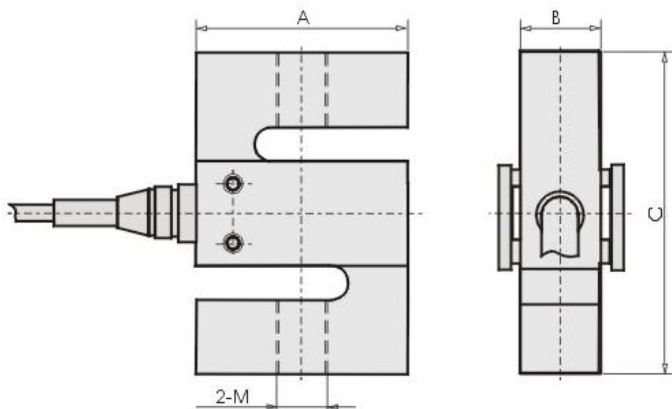

Features:

- ◆ Capacity : 5~5000kg
- ◆ Material: alloy steel
- ◆ Type: compression and tension
- ◆ Defend grade: IP66.
- ◆ Application: portable scales , tension or compression measuring applications and other electronic weighing devices.

Electrical connection and Dimensions:(dimension unit: mm)

Cap/kg	A	B	C	M
5-50	51	12.7	64	M8
100-500	51	19	76	M12
750-1500	50.8	25.4	76	M12*1.75
2000-5000	76.2	25.4	108	M18*1.5

Specifications:		
capacity	kg	5,10,20,30,50,100,150,200,300,500,1T,1.5T,2T,3T,5T
safe overload	%FS	150
ultimate overload	%FS	200
rated output	mV/V	2.0 ± 0.005
excitation voltage	Vdc	9~ 12
combined error	%FS	± 0.03
zero balance	%FS	± 1.0
non-linearity	%FS	± 0.03
hysteresis	%FS	± 0.03
repeatability	%FS	± 0.03
creep	%FS/30min	± 0.024
input resistance	Ω	350 ± 5
output resistance	Ω	350 ± 3
insulation resistance	M Ω	≥ 5000 @ 100 Vdc
operating temperature range	°C	-10 ~ +40
compensated temperature range	°C	-20 ~ +55
temperature coefficient of SPAN	%FS/10°C	± 0.023
temperature coefficient of ZERO	%FS/10°C	± 0.023
Electrical connection	cable	4 core shielded PVC cable, Ø5 × 3m excitation(+):Red excitation(-):Black signal(+):Green signal(-):White