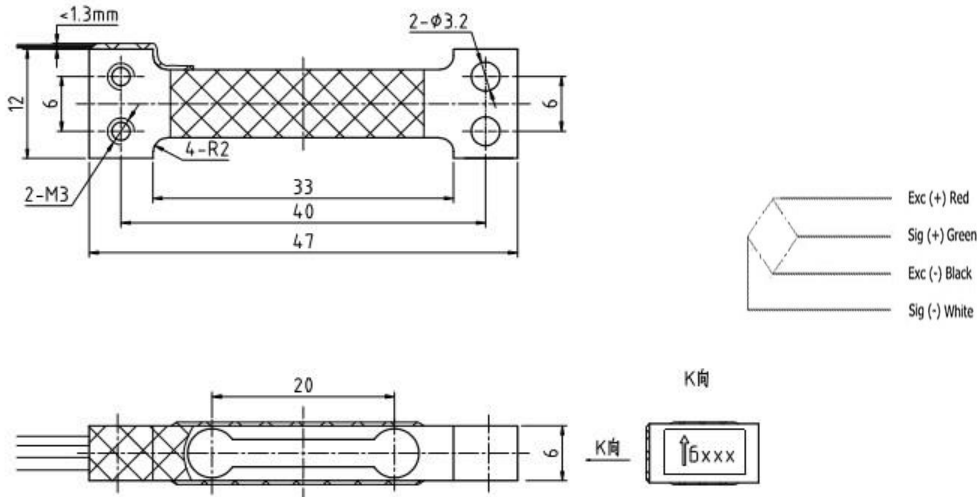

Features:

- ◆ Capacity : 100-1500g
- ◆ Material: aluminum-alloy
- ◆ Type: Parallel beam type
- ◆ Defend grade: IP65
- ◆ Application : body scales, hand scales, kitchen scales, postal scales, fishing scales, baby body scales and other micro electronic weighing systems.

Electrical connection and Dimensions:(dimension unit: mm)

Specifications:

capacity	g	100, 150, 200	300,500,750	1000,1500
rated output	mV/V	0.6 ± 0.15	0.7 ± 0.15	1.0 ± 0.15
safe overload	%FS	150		
ultimate overload	%FS	200		
excitation voltage	Vdc	≤ 6		
combined error	%FS	0.05		
zero balance	%FS	± 0.1		
non-linearity	%FS	± 0.05		
hysteresis	%FS	± 0.05		
repeatability	%FS	± 0.05		
creep	%FS/3min	± 0.05		
input resistance	Ω	1090 ± 10		
output resistance	Ω	1000 ± 10		
insulation resistance	M Ω	$\geq 2000 @ 50 \text{ Vdc}$		
operating temperature range	$^{\circ}\text{C}$	$-10 \sim +40$		
compensated temperature range	$^{\circ}\text{C}$	$-20 \sim +60$		
temperature coefficient of SPAN	%FS/ 10°C	± 0.1		
temperature coefficient of ZERO	%FS/ 10°C	± 0.1		
Corner correction	%FS	± 0.1		
Electrical connection	cable	4 color wire, $\varnothing 0.6 \times 110 \text{ mm}$ excitation(+):Red excitation(-):Black signal(+):Green signal(-):White		