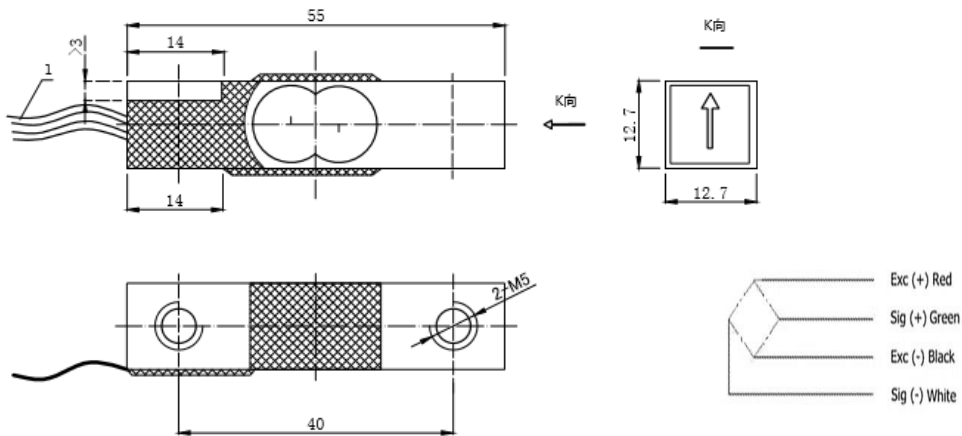

Features:

- ◆ Capacity : 2-50kg
- ◆ Material: aluminum-alloy
- ◆ Type: Parallel beam type
- ◆ Defend grade: IP65
- ◆ Application : hand scales, kitchen scales, mailing scales, fishing scales, baby scales and body scales and other electronic weighing devices.

Electrical connection and Dimensions:(dimension unit: mm)

Specifications:		
capacity	kg	2,3,5,10,20,50kg
safe overload	%FS	120
ultimate overload	%FS	150
rated output	mV/V	1.0 ± 0.1
excitation voltage	Vdc	3-10
combined error	%FS	± 0.05
zero balance	%FS	± 0.1
non-linearity	%FS	± 0.05
hysteresis	%FS	± 0.05
repeatability	%FS	± 0.05
creep	%FS/3min	± 0.1
input resistance	Ω	1000 ± 10
output resistance	Ω	1090 ± 10
insulation resistance	M Ω	≥ 2000
operating temperature range	°C	-10 ~ +55
compensated temperature range	°C	-10 ~ +40
temperature coefficient of SPAN	%FS/10°C	± 0.05
temperature coefficient of ZERO	%FS/10°C	± 0.05
Electrical connection	cable	4 color wire, Ø0.8 × 200 mm
		excitation(+):Red signal(+):Green excitation(-):Black signal(-):White

※Ordering code: model-capacity- rated output-accuracy-defend grade- the length of cable

X-ON Electronics

Largest Supplier of Electrical and Electronic Components

Click to view similar products for [SparkFun Accessories](#) category: