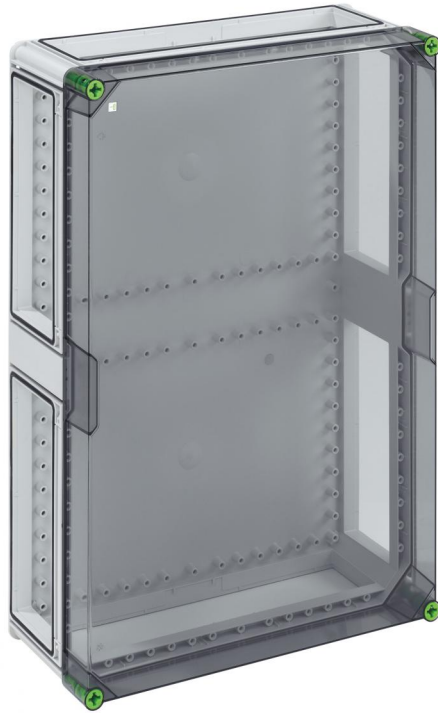

### GTi 5-t

Empty enclosure

**CUSTOMIZABLE**

Productnumber: 01000501  
Dimensions: 440 x 640 x 179 mm

Empty Enclosure - Industrial Quality -, 4 x housing connectors (GGV)

**with transparent cover**

### Dimensions

Width:	440 mm
Length:	640 mm
Height:	179 mm

### Dimensions

Inner height:	157 mm
---------------	--------