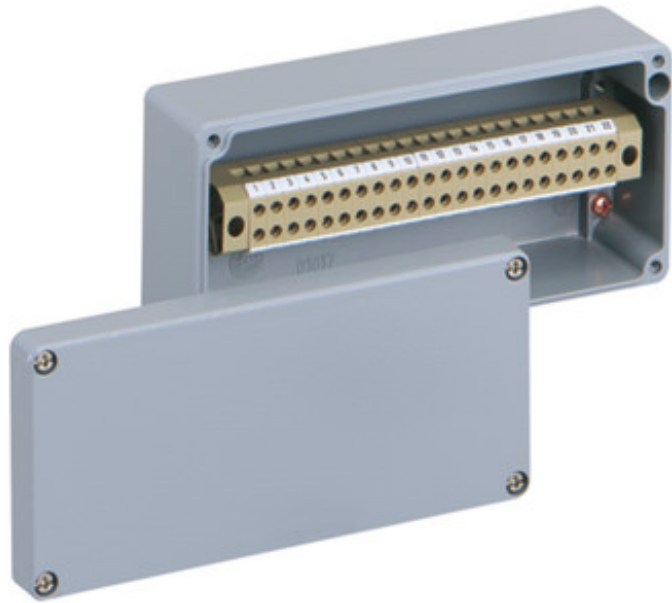

TERMINAL BLOCK ENCLOSURE

ALR 1808-4²

ALR 1808-4²

Terminal block enclosure

CUSTOMIZE

175 x 80 x 57 mm
Article number: 16040701

Terminal block enclosure in compact design - Industrial Quality - Aluminium, powder-coated painting silver grey RAL 7001, equipped with 22-pole terminal block 0.2-4 mm² (screw connection)

Technical data

Measures

Width:	175 mm
Length:	80 mm
Height:	57 mm

Material:

Box:	Aluminium Si 12, silver grey, similar to RAL 7001
Cover:	Aluminium Si 12, silver grey, similar to RAL 7001
Sealing:	Polyurethane
material:	Aluminium

TERMINAL BLOCK ENCLOSURE

ALR 1808-4²

Other attributes

Ingress protection:	IP66 - acc. EN 60529 / DIN VDE 0470-1
Impact resistance:	IK09 acc. DIN EN 50102 / VDE 470 segment 100
Heavy metals-free:	Yes
PVC-free:	Yes
Silicone-free:	Yes
Cable entries:	No
Fitted for outdoor application:	Yes
Equipment:	screw terminal
Number terminals:	1 Quantity
Number of clamping points:	22
Rated cross section:	4 mm ²