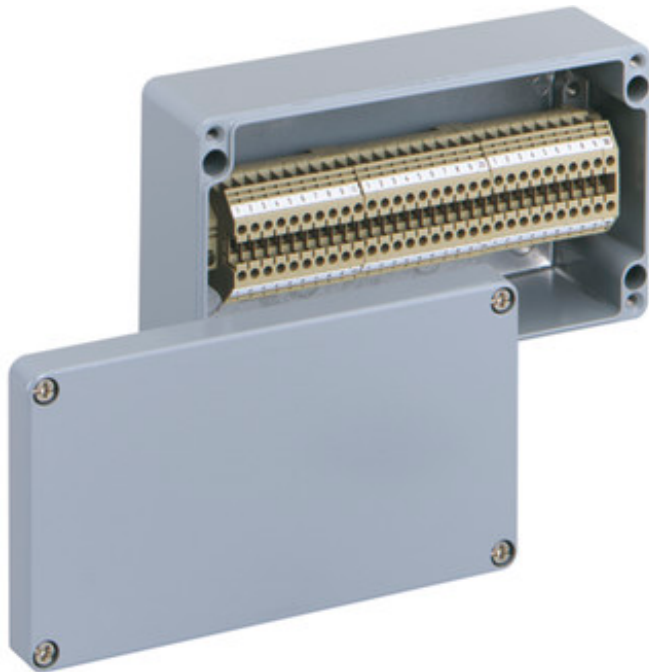

TERMINAL BLOCK ENCLOSURE

ALR 2212-4²

ALR 2212-4²

Terminal block enclosure

CUSTOMIZE

220 x 120 x 81 mm
Article number: 16041001

Terminal block enclosure - Industrial Quality - Aluminium, powder-coated painting silver grey RAL 7001

fitted with 30 screw terminals 4 mm²

Technical data

Measures

Width:	220 mm
Length:	120 mm
Height:	81 mm

Material:

Box:	Aluminium Si 12, silver grey, similar to RAL 7001
Cover:	Aluminium Si 12, silver grey, similar to RAL 7001
Sealing:	Polyurethane
material:	Aluminium

Accessory

AL ALS-gro - External attachment set

AL ASS - External hinge set

Environmental attributes

Max. rel. humidity at 25° C (short term):	95%
Max. rel. humidity at 40° C:	50%
Ambient temperature (24 h):	60 °C
Ambient temperature (max.):	75 °C
Ambient temperature (min.):	-35 °C

TERMINAL BLOCK ENCLOSURE

ALR 2212-4²

Other attributes

Ingress protection:	IP66 - acc. EN 60529 / DIN VDE 0470-1
Impact resistance:	IK09 acc. DIN EN 50102 / VDE 470 segment 100
Heavy metals-free:	Yes
PVC-free:	Yes
Silicone-free:	Yes
Cable entries:	No
Fitted for outdoor application:	Yes
Equipment:	screw terminals
Number terminals:	30 Quantity
Rated cross section:	4 mm ²