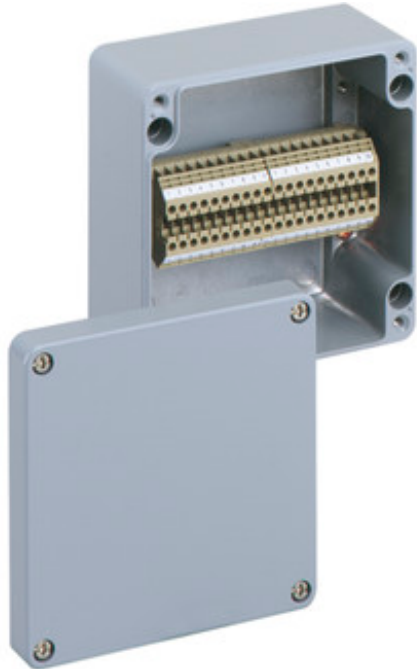

TERMINAL BLOCK ENCLOSURE

ALR 1616-4²

ALR 1616-4²

Terminal block enclosure

CUSTOMIZE

160 x 160 x 91 mm
Article number: 16041101

Terminal block enclosure - Industrial Quality - Aluminium, powder-coated painting silver grey RAL 7001

fitted with 20 screw terminals 4 mm²

Technical data

Measures

Width:	160 mm
Length:	160 mm
Height:	91 mm

Material:

Box:	Aluminium Si 12, silver grey, similar to RAL 7001
Cover:	Aluminium Si 12, silver grey, similar to RAL 7001
Sealing:	Polyurethane
material:	Aluminium

Accessory

AL ALS-gro - External attachment set

AL ASS - External hinge set

Environmental attributes

Max. rel. humidity at 25° C (short term):	95%
Max. rel. humidity at 40° C:	50%
Ambient temperature (24 h):	60 °C
Ambient temperature (max.):	75 °C
Ambient temperature (min.):	-35 °C

TERMINAL BLOCK ENCLOSURE

ALR 1616-4²

Other attributes

Ingress protection:	IP66 - acc. EN 60529 / DIN VDE 0470-1
Impact resistance:	IK09 acc. DIN EN 50102 / VDE 470 segment 100
Heavy metals-free:	Yes
PVC-free:	Yes
Silicone-free:	Yes
Cable entries:	No
Fitted for outdoor application:	Yes
Equipment:	screw terminals
Number terminals:	20 Quantity
Rated cross section:	4 mm ²