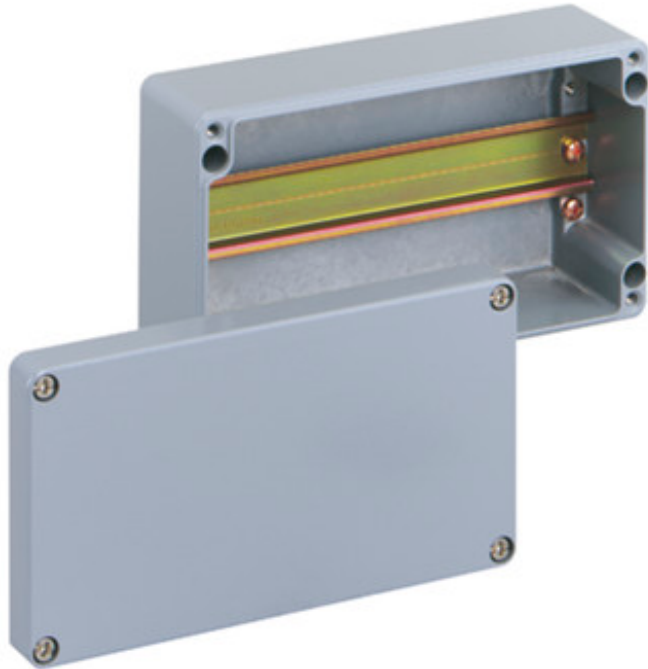

TERMINAL BLOCK ENCLOSURE

ALR 2212-L

ALR 2212-L

Terminal block enclosure

CUSTOMIZE

220 x 120 x 81 mm
Article number: 16091001

Terminal block enclosure - Industrial Quality - Aluminium, powder-coated painting silver grey RAL 7001

without terminals, with NS 35

Technical data

Measures

Width:	220 mm
Length:	120 mm
Height:	81 mm

Material:

Box:	Aluminium Si 12, silver grey, similar to RAL 7001
Cover:	Aluminium Si 12, silver grey, similar to RAL 7001
Sealing:	Polyurethane
material:	Aluminium

Accessory

AL ALS-gro - External attachment set

AL ASS - External hinge set

Environmental attributes

Max. rel. humidity at 25° C (short term):	95%
Max. rel. humidity at 40° C:	50%
Ambient temperature (24 h):	60 °C
Ambient temperature (max.):	75 °C
Ambient temperature (min.):	-35 °C

TERMINAL BLOCK ENCLOSURE

ALR 2212-L

Other attributes

Ingress protection:	IP66 - acc. EN 60529 / DIN VDE 0470-1
Impact resistance:	IK09 acc. DIN EN 50102 / VDE 470 segment 100
Heavy metals-free:	Yes
PVC-free:	Yes
Silicone-free:	Yes
Cable entries:	No
Fitted for outdoor application:	Yes
Equipment:	Standard rail NS 35