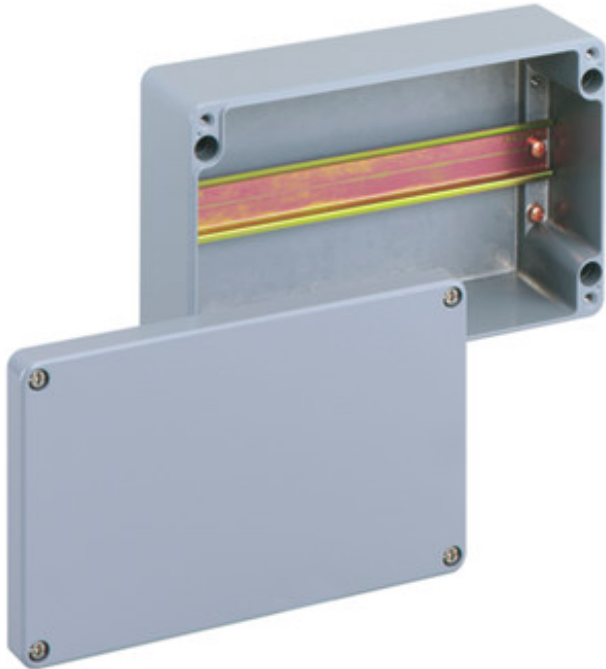

TERMINAL BLOCK ENCLOSURE

ALR 2616-L

ALR 2616-L

Terminal block enclosure

CUSTOMIZE

260 x 160 x 91 mm
Article number: 16091201

Terminal block enclosure - Industrial Quality - Aluminium, powder-coated painting silver grey RAL 7001

without terminals, with NS 35

Technical data

Measures

Width:	260 mm
Length:	160 mm
Height:	91 mm

Material:

Box:	Aluminium Si 12, silver grey, similar to RAL 7001
Cover:	Aluminium Si 12, silver grey, similar to RAL 7001
Sealing:	Polyurethane
material:	Aluminium

Accessory

AL ALS-gro - External attachment set

AL ASS - External hinge set

Environmental attributes

Max. rel. humidity at 25° C (short term):	95%
Max. rel. humidity at 40° C:	50%
Ambient temperature (24 h):	60 °C
Ambient temperature (max.):	75 °C
Ambient temperature (min.):	-35 °C

TERMINAL BLOCK ENCLOSURE

ALR 2616-L

Other attributes

Ingress protection:	IP66 - acc. EN 60529 / DIN VDE 0470-1
Impact resistance:	IK09 acc. DIN EN 50102 / VDE 470 segment 100
Heavy metals-free:	Yes
PVC-free:	Yes
Silicone-free:	Yes
Cable entries:	No
Fitted for outdoor application:	Yes
Equipment:	Standard rail NS 35