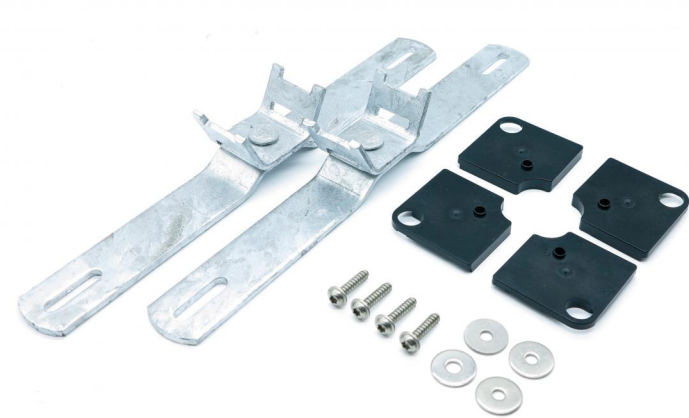

Mast clamp set

## GEOS MSS-30

### GEOS MSS-30

**Mast clamp set**

Productnumber: 72005001

Mast clamp set made of hot-dip galvanized steel,  
set = 2 pieces

**mounting on the 300mm enclosure side**