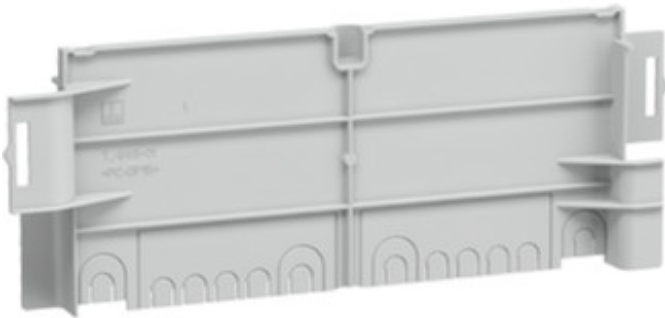

PARTITION WALL

AK3 TW

AK3 TW

Partition wall

Article number: 73383201

divider made of plastic, suitable for the interior subdivision of AK/AK-F 14/28/42/56 housings, as well as Plus types, with pre-embossing for the cable bushing