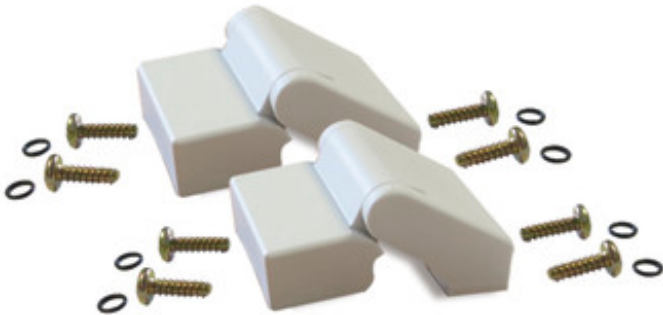

EXTERNAL HINGE

AK3 AS

AK3 AS

External hinge

Article number: 73383701

External hinge set

only for AK 14 L - addition and empty enclosure

IP65

Technical data

X-ON Electronics

Largest Supplier of Electrical and Electronic Components

Click to view similar products for [Electrical Enclosures](#) category:

Click to view products by [Spelsberg](#) manufacturer: