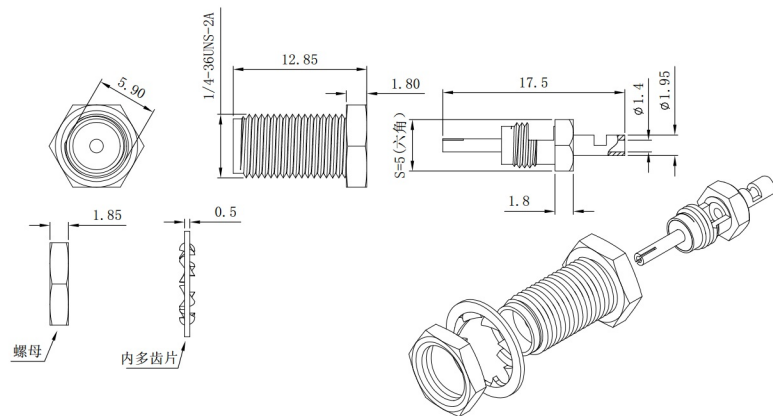

SMA female Connector gold plated

TME	
GSM-IPXSMA-150	

X-ON Electronics

Largest Supplier of Electrical and Electronic Components

Click to view similar products for [Antennas](#) category:

Click to view products by [SR Passives](#) manufacturer: