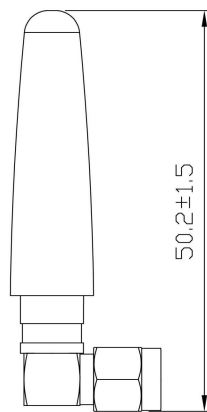

WIFI Antenna

WIFI-ANT401

DIMENSIONS

Unit:mm

SPECIFICATIONS

Item	Specifications	
Antenna	Frequency Range	2400~2483.5MHz
	Band Width	83.5MHz
	Polarization	Linear
	Gain	2dBi
	V.S.W.R	<2.0
	Impedance	50 Ω
	Connector	RP-SMA Male or others
Environmental	Operating Temperature	-40°C~+85°C
	Vibration	10 to 55Hz with 1.5mm amplitude 2hours
	Environmentally Friendly	ROHS Compliant