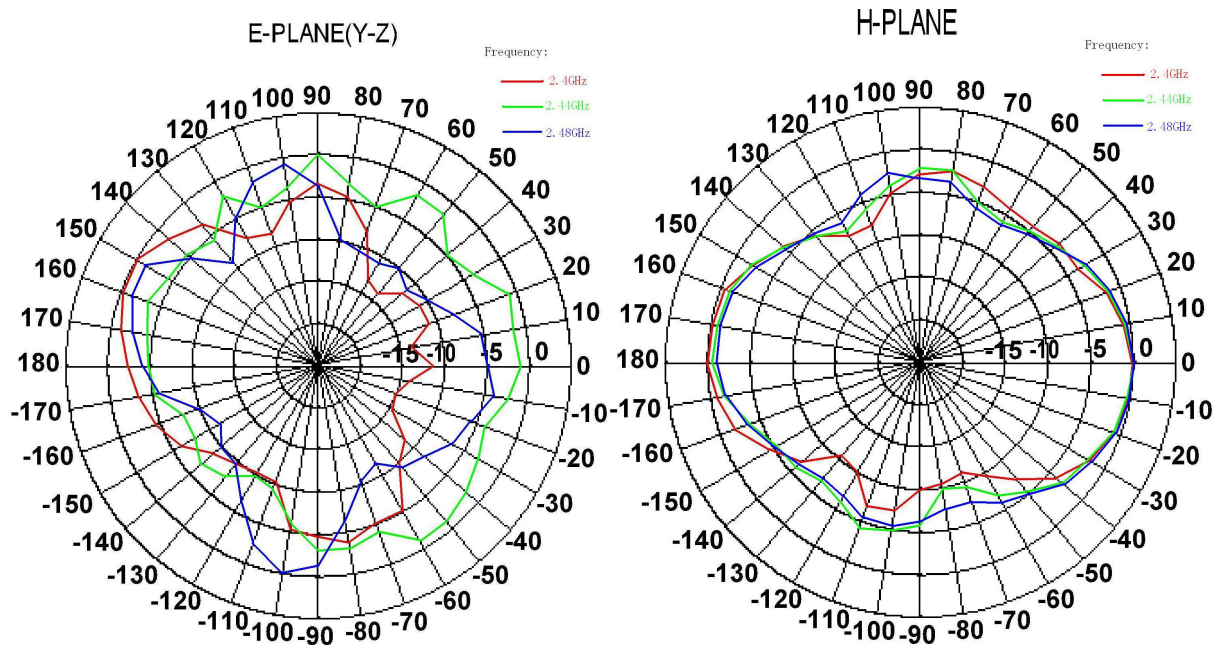

SPECIFICATIONS

Item	Specifications	
Antenna	Frequency Range	2400~2483.5MHz
	Band Width	83.5MHz
	Polarization	Linear
	Gain	2dBi
	V.S.W.R	<2.0
	Impedance	50 Ω
	Connector	RP-SMA Male or others
Environmental	Operating Temperature	-40°C~+85°C
	Vibration	10 to 55Hz with 1.5mm amplitude 2hours
	Environmentally Friendly	ROHS Compliant

Radiation Pattern