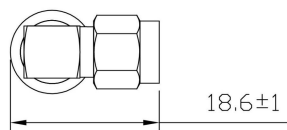

WIFI Antenna

WIFI-ANT401

DIMENSIONS

Unit:mm

SPECIFICATIONS

Item	Specifications	
Antenna	Frequency Range	2400~2483.5MHz
	Band Width	83.5MHz
	Polarization	Linear
	Gain	2dBi
	V.S.W.R	<2.0
	Impedance	50 Ω
	Connector	RP-SMA Male or others
Environmental	Operating Temperature	-40°C~+85°C
	Vibration	10 to 55Hz with 1.5mm amplitude 2hours
	Environmentally Friendly	ROHS Compliant