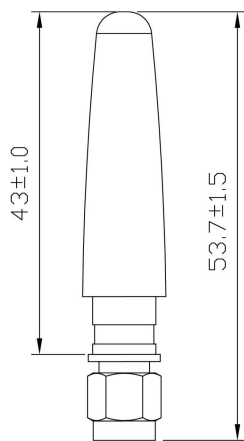

WIFI Antenna

WIFI-ANT401

DIMENSIONS

Unit:mm

SPECIFICATIONS

Item	Specifications	
Antenna	Frequency Range	2400~2483.5MHz
	Band Width	83.5MHz
	Polarization	Linear
	Gain	2dBi
	V.S.W.R	<2.0
	Impedance	50 Ω
	Connector	RP-SMA Male or others
Environmental	Operating Temperature	-40°C~+85°C
	Vibration	10 to 55Hz with 1.5mm amplitude 2hours
	Environmentally Friendly	ROHS Compliant